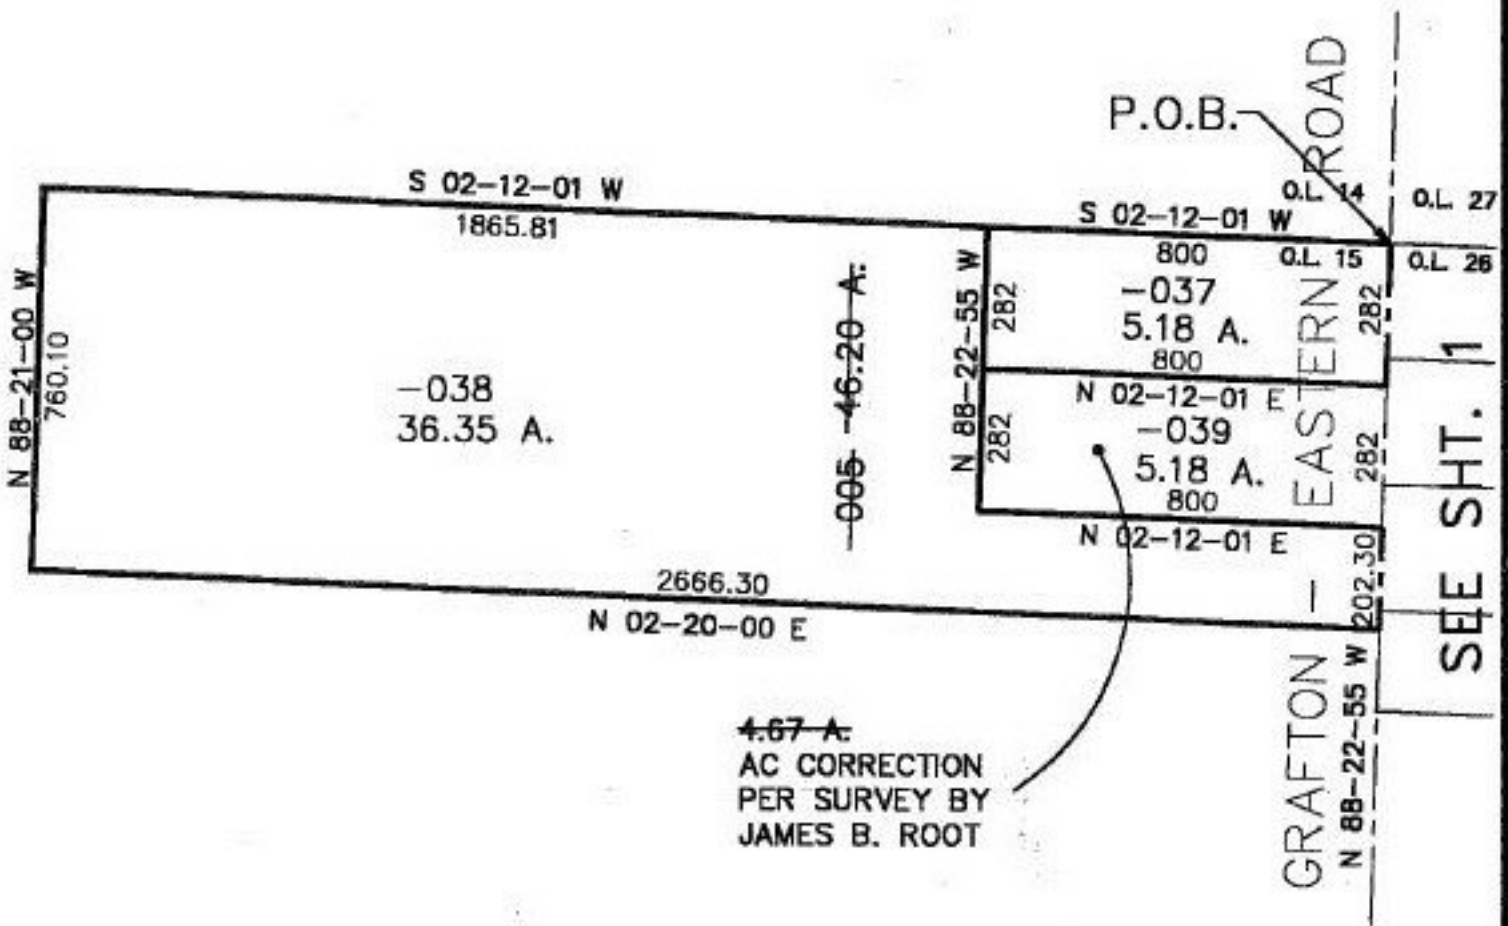

#22156
NO. 22156

PARENT PARCEL: 16-00-015-000-005, 16-00-026-000-006
CHILD PARCEL: 16-00-015-000-037 THRU 039
STARTING POINT: SE CORNER Q.L. 15

2 OF 2

SPLITS/DEEDS PROCESSED
LORAIN COUNTY TAX MAP DEPARTMENT
226 MIDDLE AVE. ELYRIA, OHIO

SURVEYED BY: JAMES B. ROOT
CLOSURE: 0.00 : 10.000
MAP PAGE(S): 16-00-015 B
APPROVED BY: KAC/REB DATE: 4/30/97
SCALE: 1" = 400'