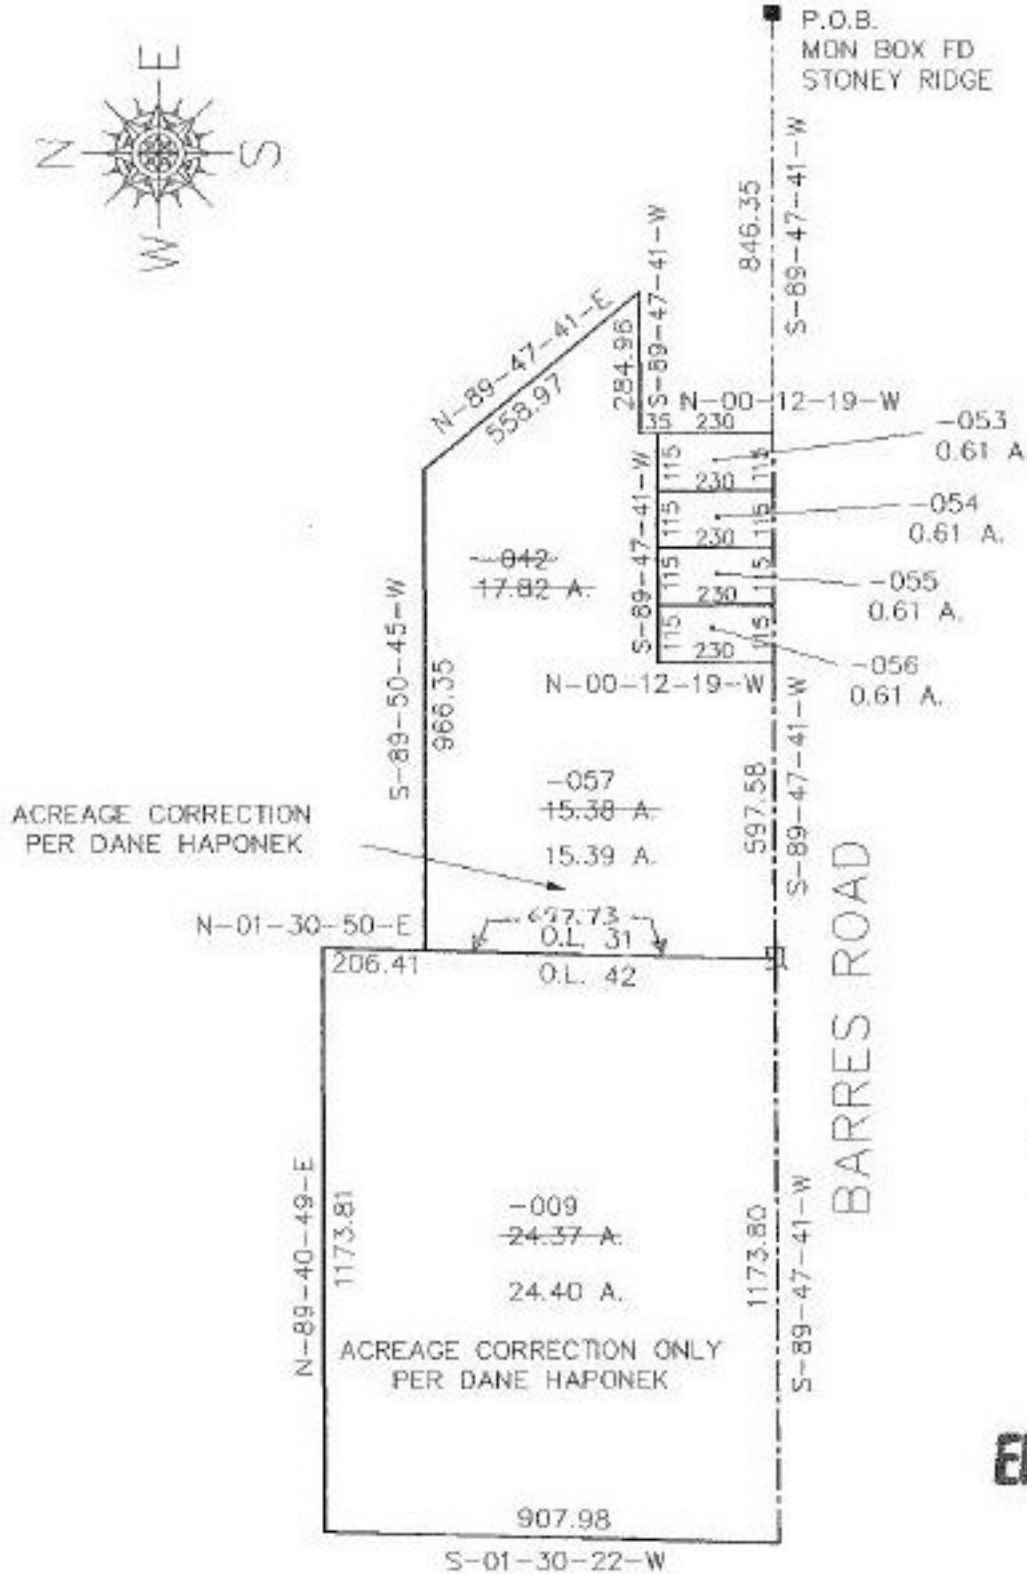

PARENT PARCEL: 07-00-031-000-042 & 07-00-042-000-009

CHILD PARCEL: 07-00-031-000-053 THRU -057

STARTING POINT: CL STONEY RIDGE RD. & CL BARRES RD.

NO. 22148

R. Beel
5/2/97

EFFECTIVE ACS
R 9-2-97

SPLITS/DEEDS PROCESSED
LORAIN COUNTY TAX MAP DEPARTMENT
226 MIDDLE AVE. ELYRIA, OHIO

SURVEYED BY: DANE A. HAPONEK
 CLOSURE: 0.00 PER 10,000
 MAP PAGE(S): 7-B 7-A+B
 APPROVED BY: KAC/RFB DATE: 4-11-97
 SCALE: 1" = 400'