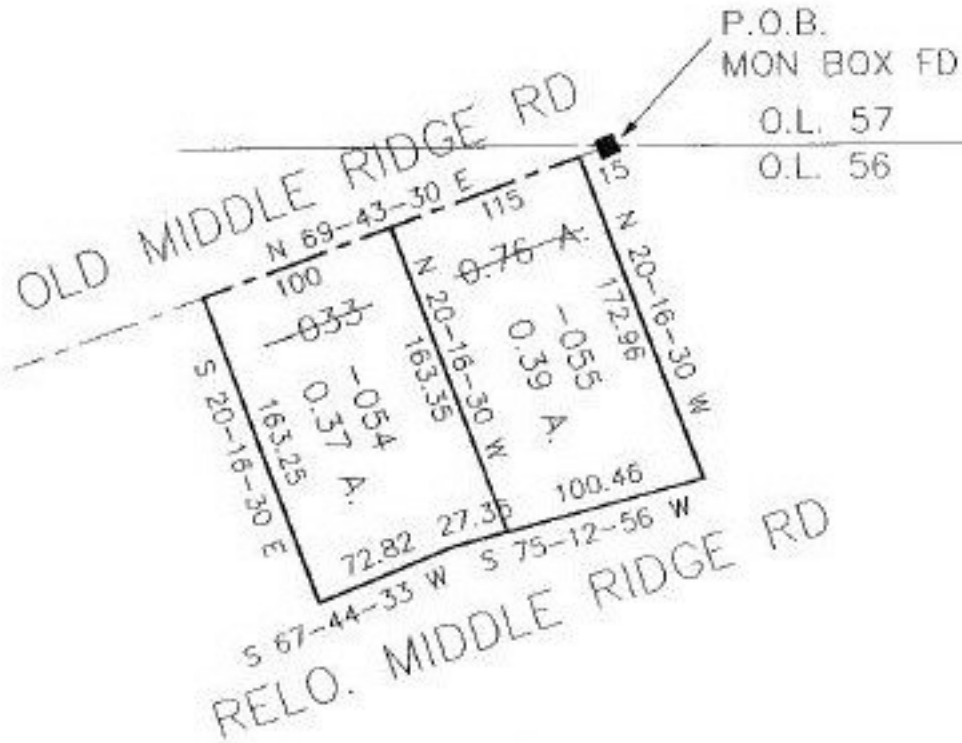

#22146  
NO. 22146

PARENT PARCEL: 05-00-056-000-033

CHILD PARCEL: 05-00-056-000-054 & 055

STARTING POINT: cl. Old Middle Ridge Rd & n. line O.L. 56

**SPLITS/DEEDS PROCESSED**  
LORAIN COUNTY TAX MAP DEPARTMENT  
226 MIDDLE AVE. ELYRIA, OHIO

SURVEYED BY: David L. Etwell  
CLOSURE: 0.05 per 10,000  
MAP PAGE(S): 05-00-056-A  
APPROVED BY: KAC/REB DATE: 4-22-97  
SCALE: 1" = 100'