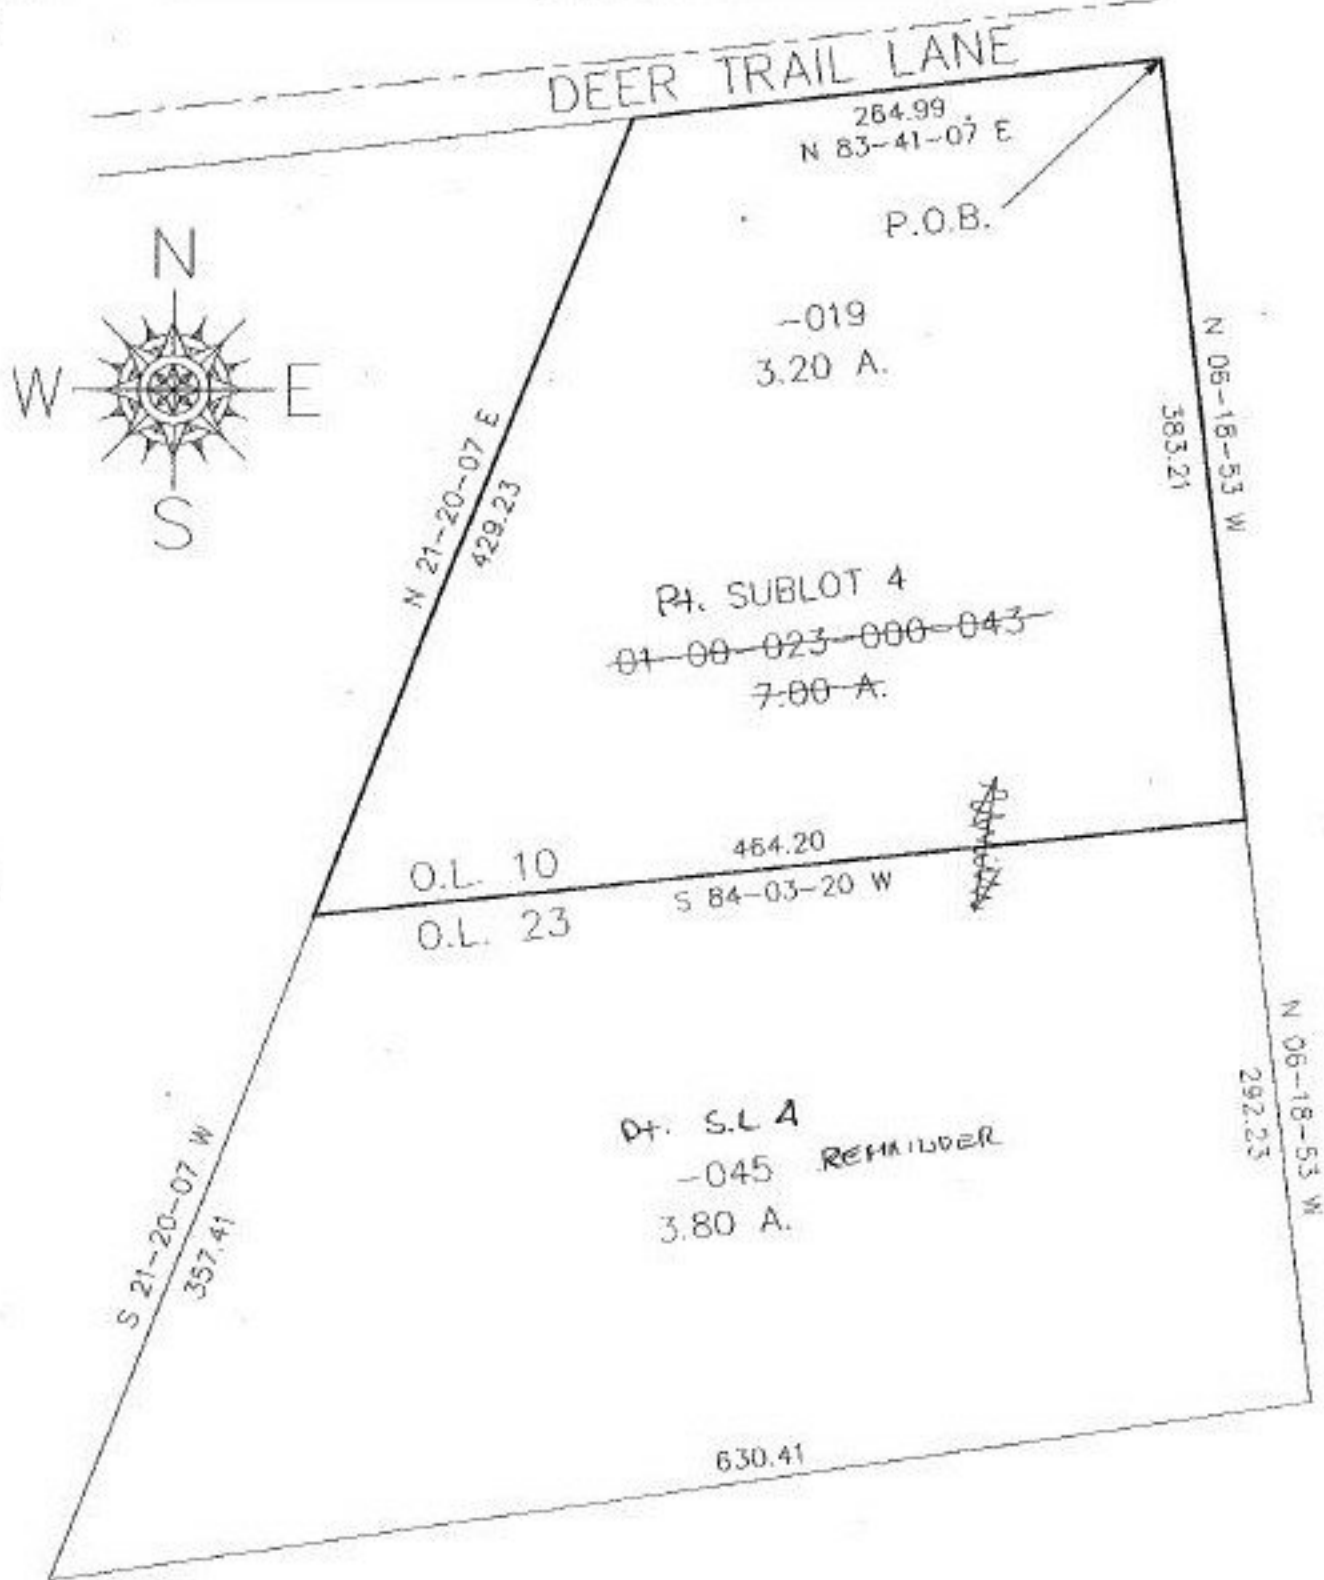

#22144

PARENT PARCEL: 01-00-023-000-043

CHILD PARCEL: 01-00-010-000-019 & 01-00-023-000-045

STARTING POINT: NE corner of subplot 4 on s right of way of Deer Tail Lane

NO. 22144

SPLITS/DEEDS PROCESSED
 LORAIN COUNTY TAX MAP DEPARTMENT
 226 MIDDLE AVE. ELYRIA, OHIO

SURVEYED BY: Richard A Rosebeck
 CLOSURE: 0.05 : 10,000
 MAP PAGE(S): 1-D & 1-H
 APPROVED BY: kac/REB DATE: 4/24/97
 SCALE: 1" = 100'