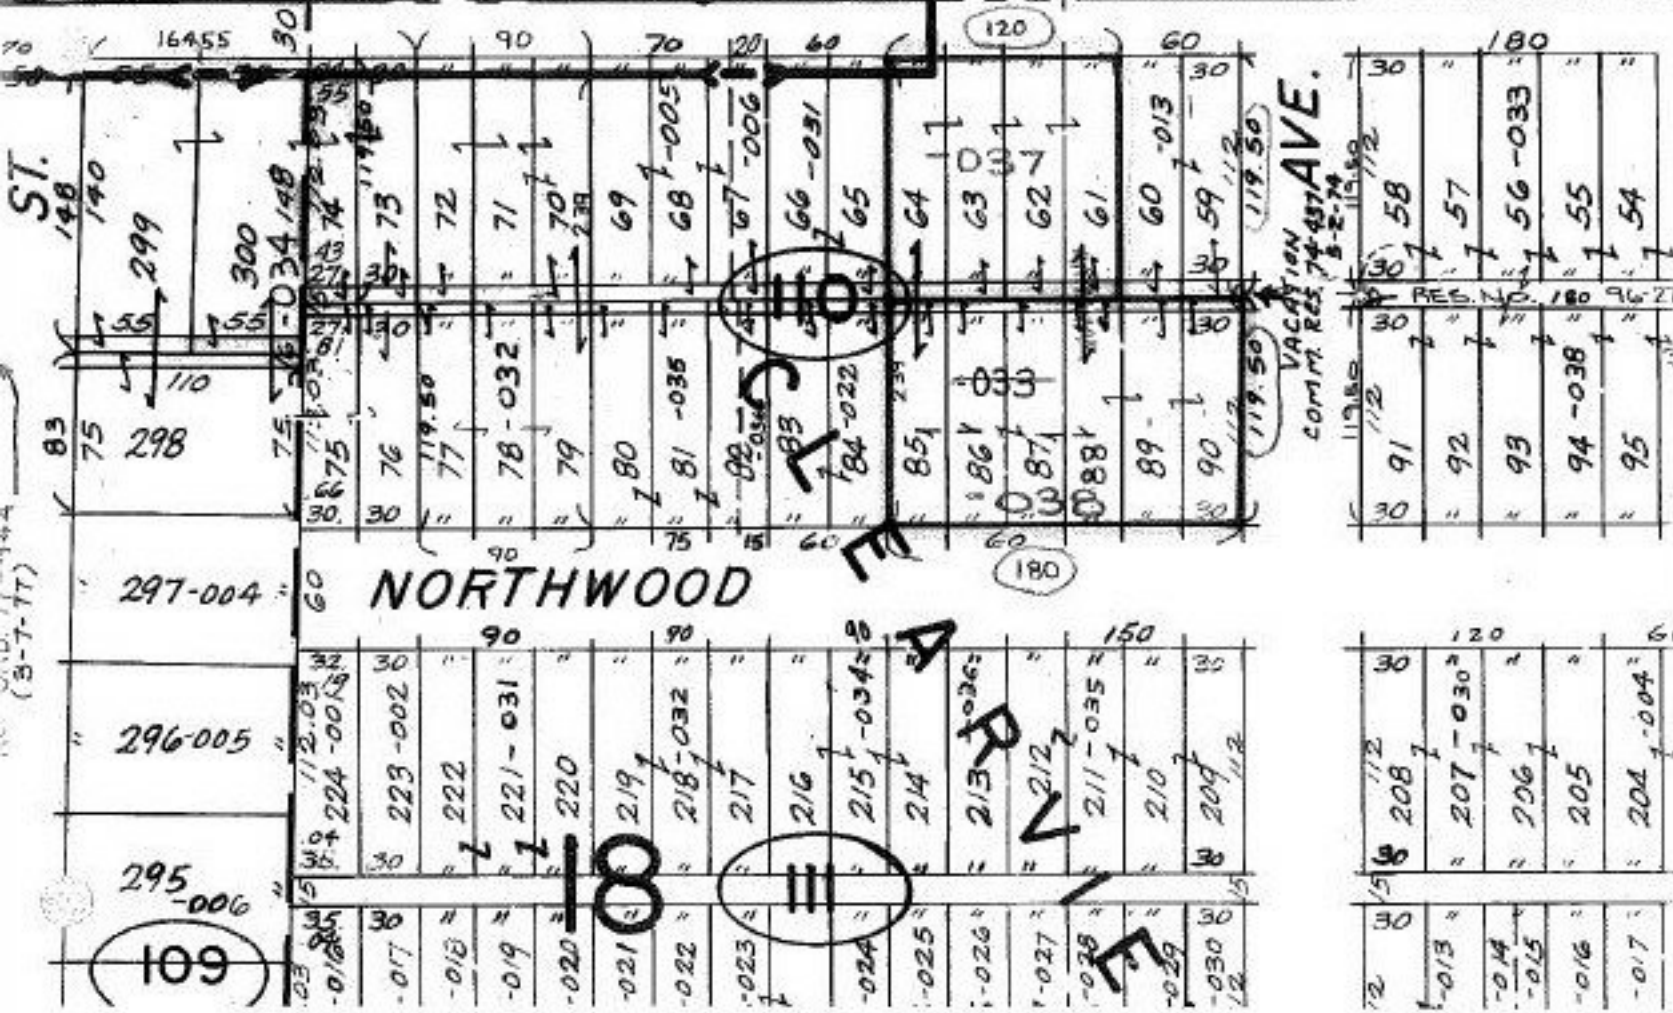

SEE 3-00-110-B  
NORTH RIDGE 254 RD.

UN-COMBINATION  
PER DESCRIPTIONS  
IN O.R. 828 P. 797  
PARCELS NO. 5 & 6

EFFECTIVE 5/9/97

#22141-D  
DP 9-23-97

APPROVED LORAIN CO. MAP DEPT.
DATE 4-9-97
PAGE 6-7
BY R. Bell
VOID AFTER # 22141-D