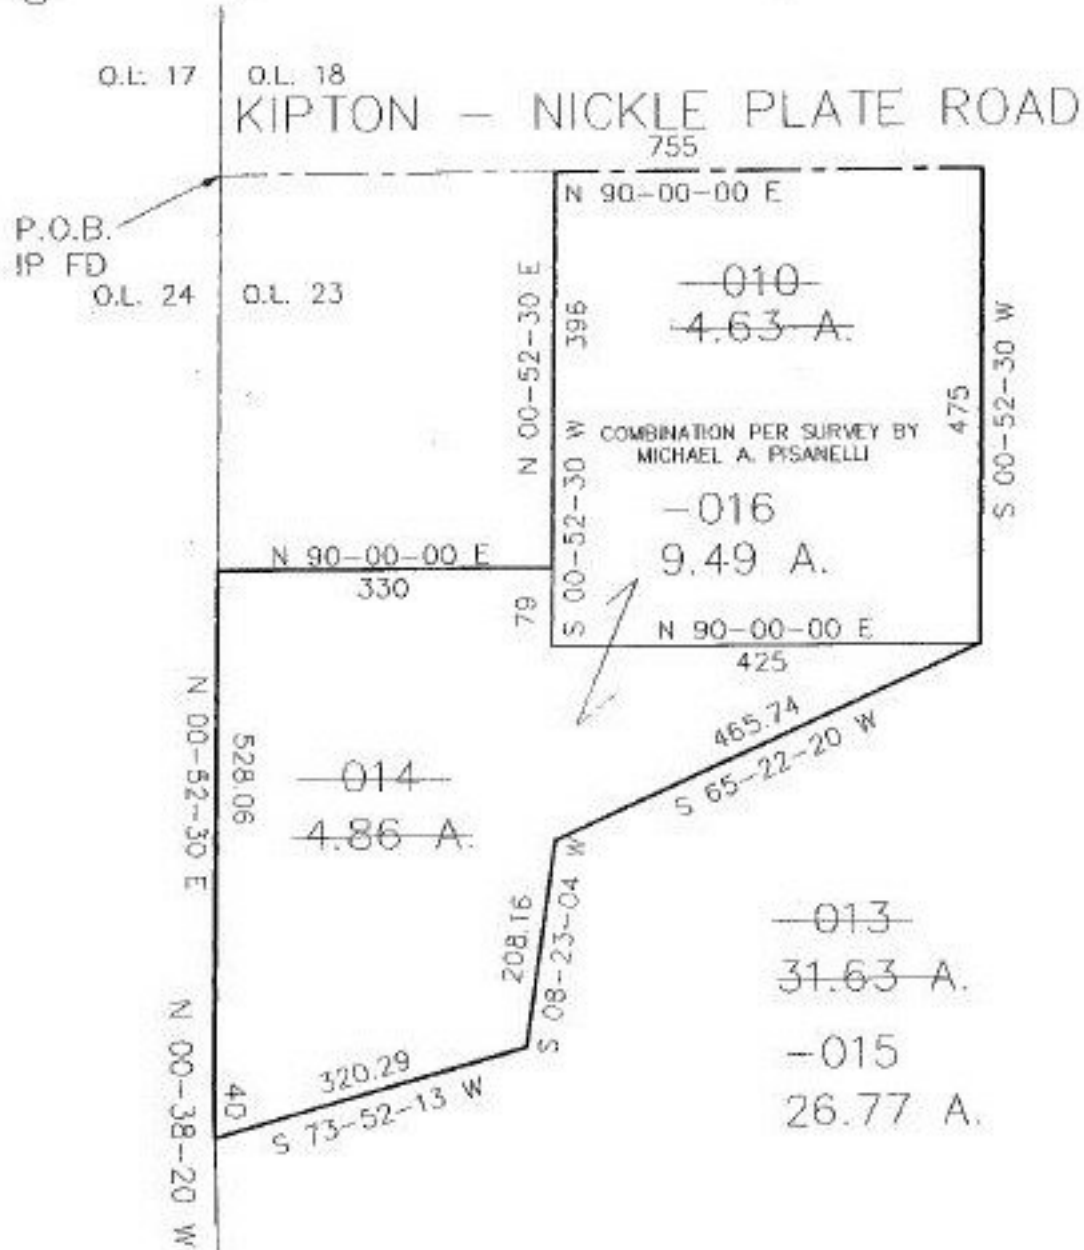

#22136

NO. 22136

PARENT PARCEL: 14-00-023-000-013

CHILD PARCEL: 14-00-023-000-014, -015 & -016

STARTING POINT: NW CORNER OF LOT # 23 (CL. OF KIPTON-NICKLE PLATE RD.)

**SPLITS/DEEDS PROCESSED**  
 LORAIN COUNTY TAX MAP DEPARTMENT  
 226 MIDDLE AVE. ELYRIA, OHIO

SURVEYED BY: MICHAEL A. PISANELLI  
 CLOSURE: 0.03 : 10,000  
 MAP PAGE(S): 14-C  
 APPROVED BY: KAC/RFB DATE: 4-4-97  
 SCALE: 1" = 200'