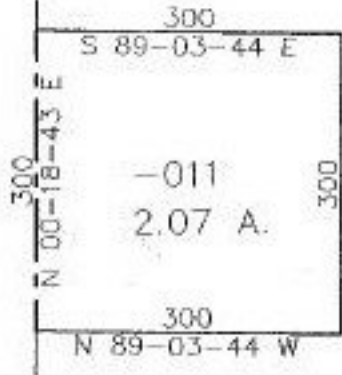

#22132
NO. 22132

PARENT PARCEL: 13-08-003-000-010
CHILD PARCEL: 13-08-003-000-011 & -012
STARTING POINT: c.L. of Baird Rd. & c.L. of Betts Rd.

BETTS ROAD

P.O.B.
IP FD

*This split happened
in the wrong tract
O.L. It should have come
out of #3-09-039-000-003
and become 022,023
This was fixed on
3/19/97 see #2228AX*

BAIRD ROAD 60'

714.10
S 00-18-43 W

300
S 00-18-43 W

-010
65.92 A.

-012
63.85 A.

SPLITS/DEEDS PROCESSED
LORAIN COUNTY TAX MAP DEPARTMENT
226 MIDDLE AVE. ELYRIA, OHIO

SURVEYED BY: Thomas M. Sniezek
CLOSURE: 0.00 : 10.000
MAP PAGE(S): 13-E
APPROVED BY: kac/rfb DATE: 4-4-97
SCALE: 1" = 200'