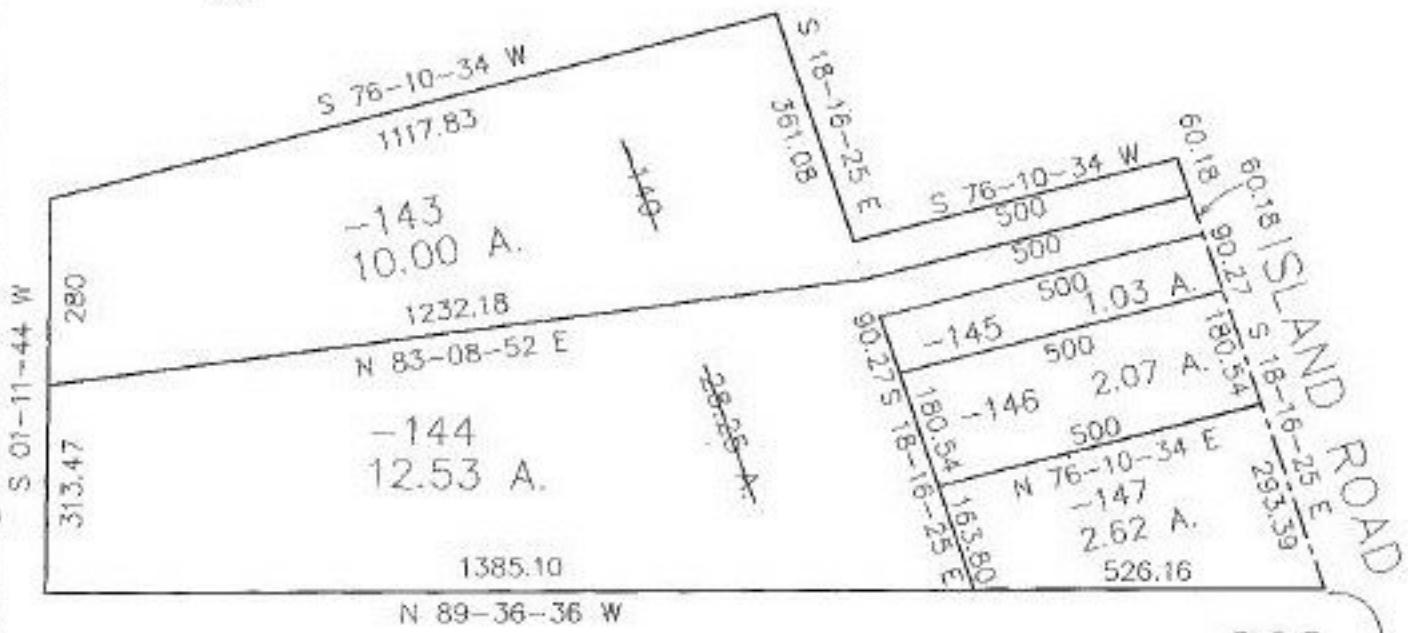

PARENT PARCEL: 07-00-013-000-140
 CHILD PARCEL: 07-00-013-000-143 THRU -147
 STARTING POINT: cl. of Island Rd. & s. line of O.L. 13

NO. 22128

P.O.B.
 ☉ of Island Rd. & the south line of Ridgeville Township O.L. 13

EFFECTIVE ACS

2. 9-3-97

R. Bell
 5/2/97

SPLITS/DEEDS PROCESSED
 LORAIN COUNTY TAX MAP DEPARTMENT
 226 MIDDLE AVE. ELYRIA, OHIO

SURVEYED BY: Dane A. Hoponek
 CLOSURE: 0.39 per 10,000
 MAP PAGE(S): 07-00-013- C
 APPROVED BY: koc/RFB DATE: 4-7-97
 SCALE: 1" = 300'