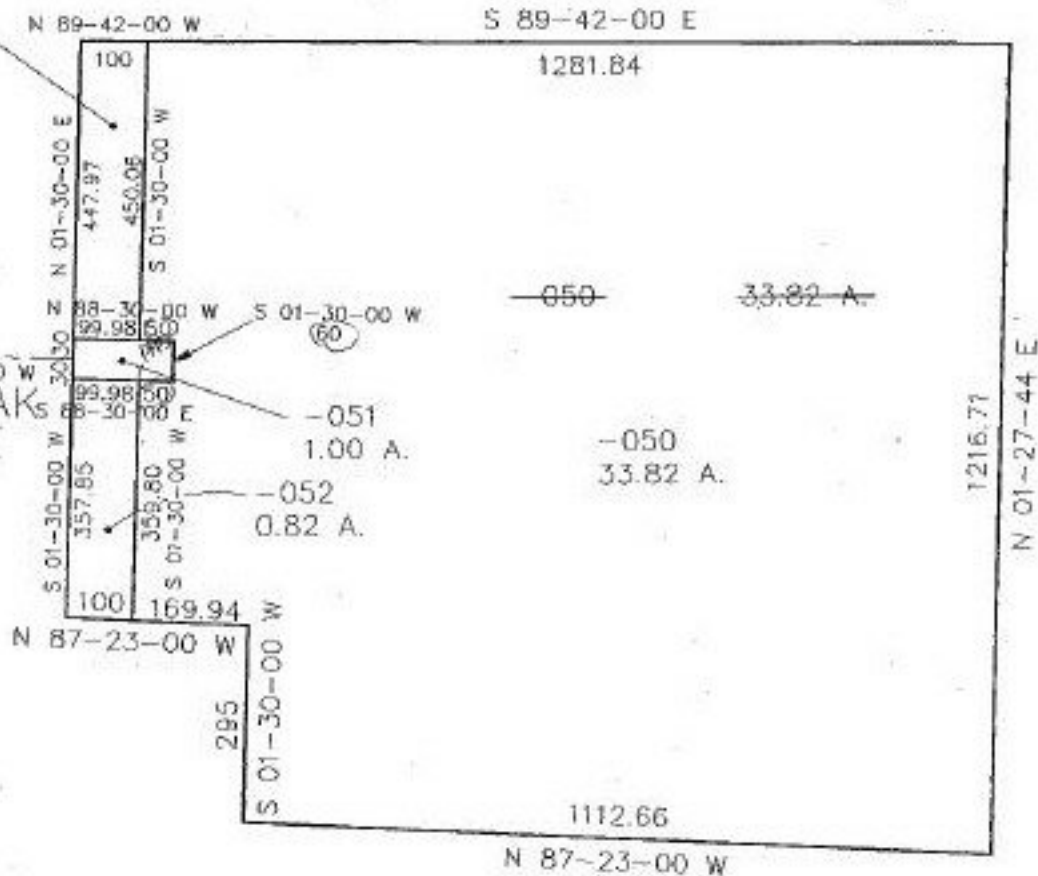

# #22125

PARENT PARCEL: 03-00-031-105-023

CHILD PARCEL: 03-00-031-105-050, 051, 052, 053

STARTING POINT: INTERSECTION ROOT ROAD & PIN OAK DRIVE

NO. 22125

ACREAGE CORRECTION PER SURVEY BY NORMAN R. HUBA

-053

1.00 A.

1.03 A.

ROOT ROAD

P.O.B.  
PIN OAK DRIVE

SPLITS/DEEDS PROCESSED  
LORAIN COUNTY TAX MAP DEPARTMENT  
226 MIDDLE AVE. ELYRIA, OHIO

SURVEYED BY: NORMAN R. HUBA

CLOSURE: 0.04 : 10,000

MAP PAGE(S): 03-00-031A

APPROVED BY: REB DATE: 22125

SCALE: 1" = 300'