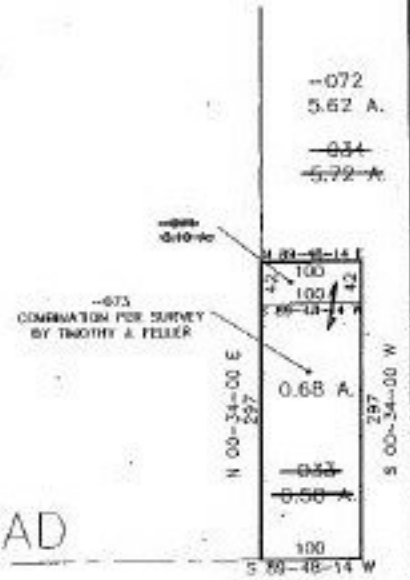

#22115
NO. 22115

PARENT PARCEL: 10-00-001-101-033, 034

CHILD PARCEL: 10-00-001-101-071, 073

STARTING POINT: cl. Russia Rd, also being the SE line of Section No. 1

RUSSIA TWP
CARUSLE TWP

P.O.B.
MDN FD

RUSSIA ROAD

1334.57
N 89-48-14 E

SPLITS/DEEDS PROCESSED
LORAIN COUNTY TAX MAP DEPARTMENT
226 MIDDLE AVE. ELYRIA, OHIO

SURVEYED BY: Timothy J. Feller
CLOSURE: 0.00 per 10,000
MAP PAGE(S): 10-00-001-E
APPROVED BY: kac DATE: 3-26-97
SCALE: 1" = 200'