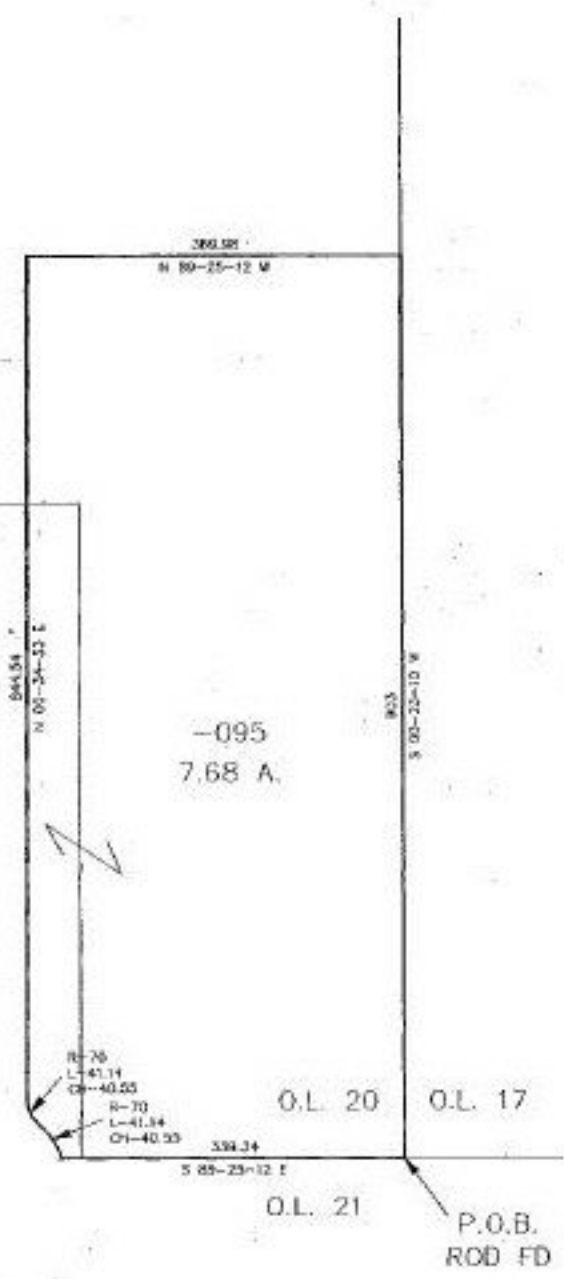

PARENT PARCEL: 18-00-020-000-093 & 094  
 CHILD PARCEL: 18-00-020-000-095  
 STARTING POINT: IP FD AT SOUTHEAST CORNER D.L. 20

**NO. 22114**

~~-097~~  
 21.93 A.  
~~-093~~  
~~28.67 A.~~  
~~-094~~  
 11.36 A.  
 -096  
 10.42 A.

**SPLITS/DEEDS PROCESSED**  
 LORAIN COUNTY TAX MAP DEPARTMENT  
 226 MIDDLE AVE. ELYRIA, OHIO

SURVEYED BY: ROBERT A. SANFORD  
 CLOSURE: 0.01 : 10,000  
 MAP PAGE(S): 18-00-0200  
 APPROVED BY: RFB DATE: 03/26/97  
 SCALE: 1" = 200'