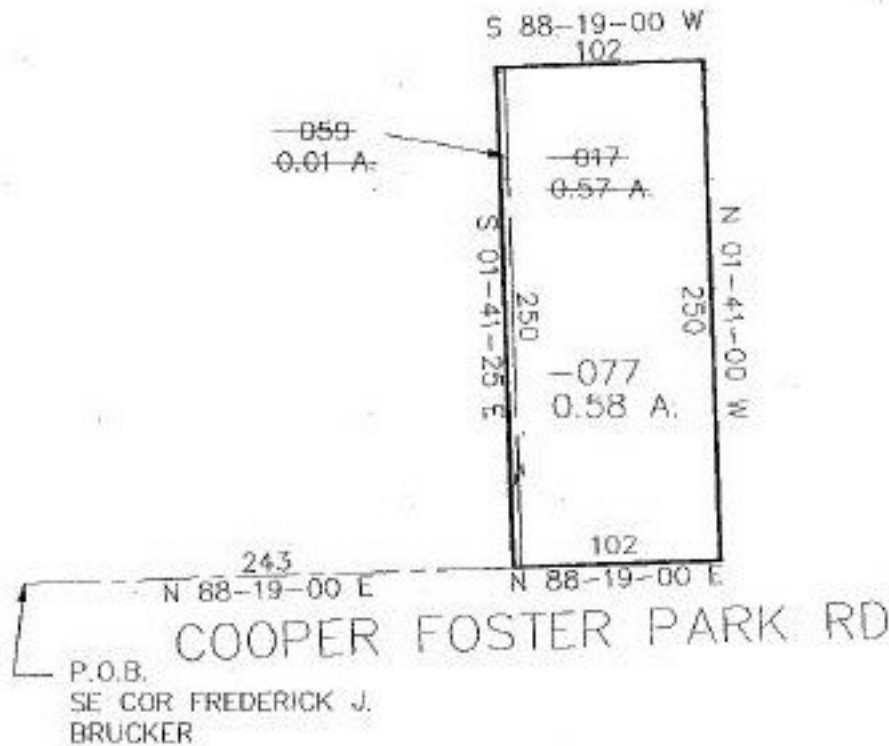

PARENT PARCEL: 05-00-001-000-017, 059

CHILD PARCEL: 05-00-001-000-077

STARTING POINT: cl. of Cooper-Foster Park Rd. & se corner of land recorded in DV 81-235

#22108  
NO. 22108

COMBINATION PER DESCRIPTION  
IN O.R. 1445 P.945  
PRIOR REFERENCES:  
D.V. 1386 P.717  
D.V. 1192 P.334

SPLITS/DEEDS PROCESSED  
LORAIN COUNTY TAX MAP DEPARTMENT  
226 MIDDLE AVE. ELYRIA, OHIO

SURVEYED BY: N/A  
CLOSURE: 0.00 per 10,000  
MAP PAGE(S): 05-00-001-B  
APPROVED BY: kad/RFB DATE: 3-25-97  
SCALE: 1" = 100'