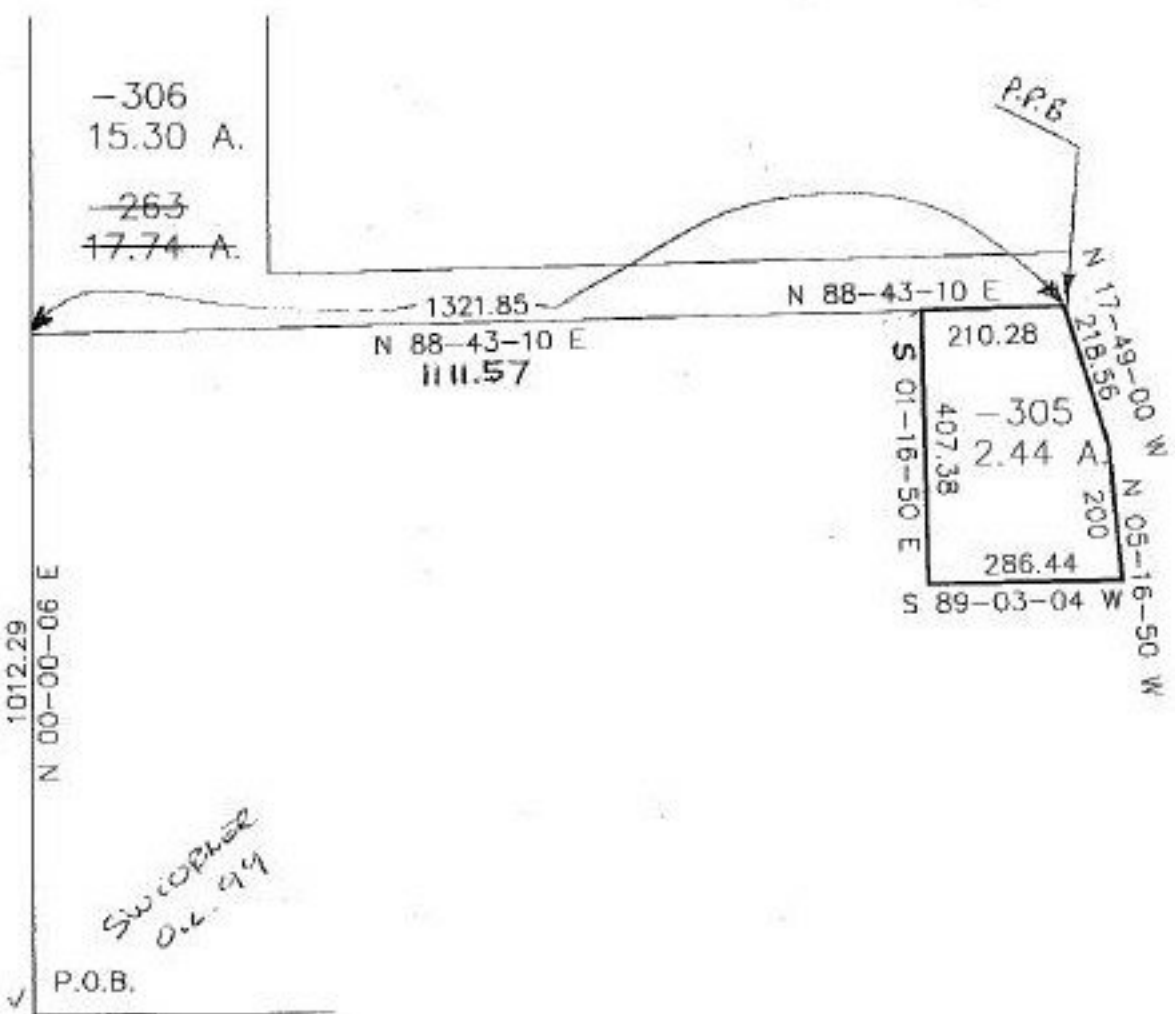

#22105
NO. 22105

PARENT PARCEL: 11-00-099-000-263
CHILD PARCEL: 11-00-099-000-305 & 306
STARTING POINT: SOUTHWEST CORNER O.L. 99

SPLITS/DEEDS PROCESSED
LORAIN COUNTY TAX MAP DEPARTMENT
226 MIDDLE AVE. ELYRIA, OHIO

SURVEYED BY: THOMAS M. SNEZEK
CLOSURE: 0.04:10.000
MAP PAGE(S): 11-E SOUTH
APPROVED BY: RFB DATE: 06/16/97
SCALE: 1" = 300'