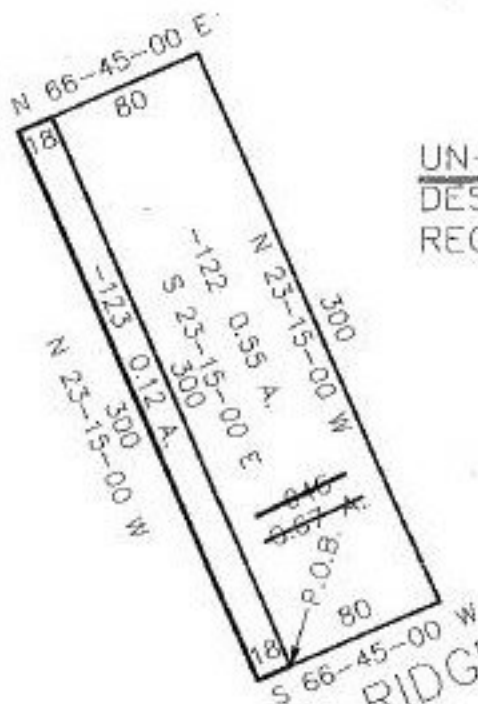

PARENT PARCEL: 07-00-038-000-046

CHILD PARCEL: 07-00-038-000-122 & -123

STARTING POINT: CL SUGAR RIDGE ROAD AT ELY. LINE VIOLET DUNCAN

NO. 22105-X

UN-COMBINATION PER SURVEY
DESCRIPTIONS PER J.W. WARDEN
REC. IN D.V.472/489 & D.V.673/323Z

SUGAR RIDGE ROAD

EFFECTIVE ALS
R 9-5-97

R. Beel
5/2/97

SPLITS/DEEDS PROCESSED
LORAIN COUNTY TAX MAP DEPARTMENT
226 MIDDLE AVE. ELYRIA, OHIO

SURVEYED BY: J.W. WARDEN
CLOSURE: 0.00 : 10.000
MAP PAGE(S): 7-00-038B
APPROVED BY: RFB DATE: 03/24/97
SCALE: 1" = 100'