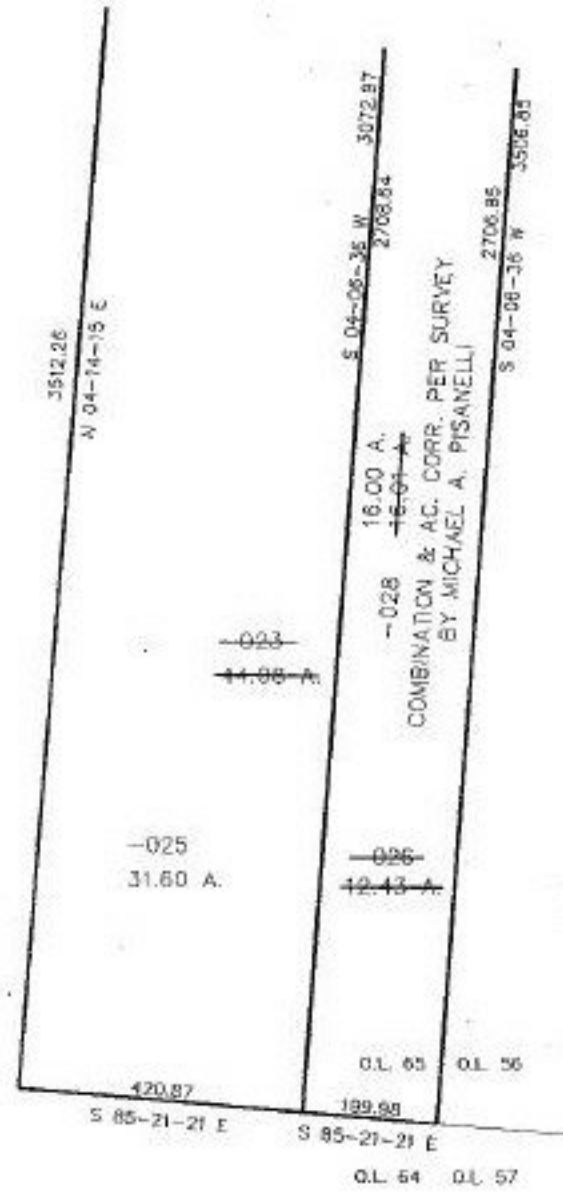

PARENT PARCEL: 11-00-065-000-023 & -024
 CHILD PARCEL: 11-00-065-000-025, 026, 028
 STARTING POINT: PK NAIL SET AT NE CORNER O.L. 65 & CL ELYRIA TWINSBURG ROAD

#22097
 NO. 22097

SEE SHEET NO. 1

SPLITS/DEEDS PROCESSED
 LORAIN COUNTY TAX MAP DEPARTMENT
 226 MIDDLE AVE. ELYRIA, OHIO

SURVEYED BY: MICHAEL A. PISANELLI
 CLOSURE: 0.02:10.000
 MAP PAGE(S): 11-F (NORTH)
 APPROVED BY: RFB DATE: 03/27/97
 SCALE: 1" = 300'