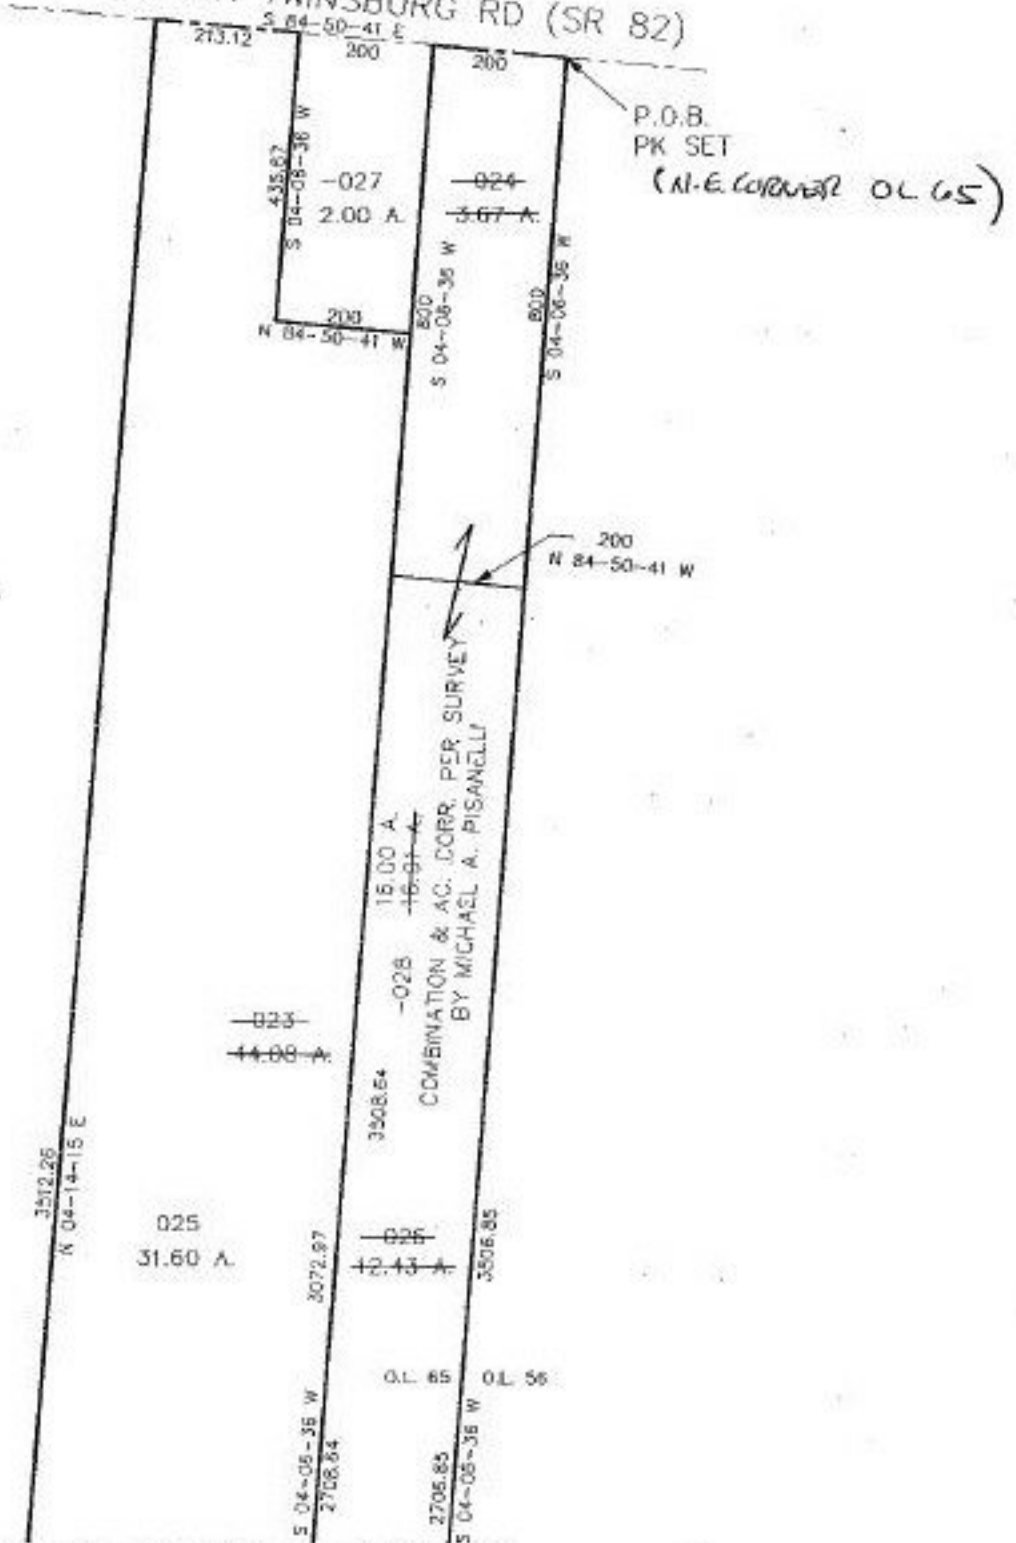

#22097
NO. 22097

PARENT PARCEL: 11-00-065-000-023 & -024
CHILD PARCEL: 11-00-065-000-025, 026, 028
STARTING POINT: PK NAIL SET NE COR O.L. 65 & CL ELYRIA TWINSBURG ROAD

ELYRIA TWINSBURG RD (SR 82)

SEE SHEET NO. 2

SPLITS/DEEDS PROCESSED
LORAIN COUNTY TAX MAP DEPARTMENT
226 MIDDLE AVE. ELYRIA, OHIO

SURVEYED BY: MICHAEL A. PISANELLI
CLOSURE: 0.02:10.000
MAP PAGE(S): 11-F (NORTH)
APPROVED BY: REE DATE: 03/27/97
SCALE: 1" = 300'