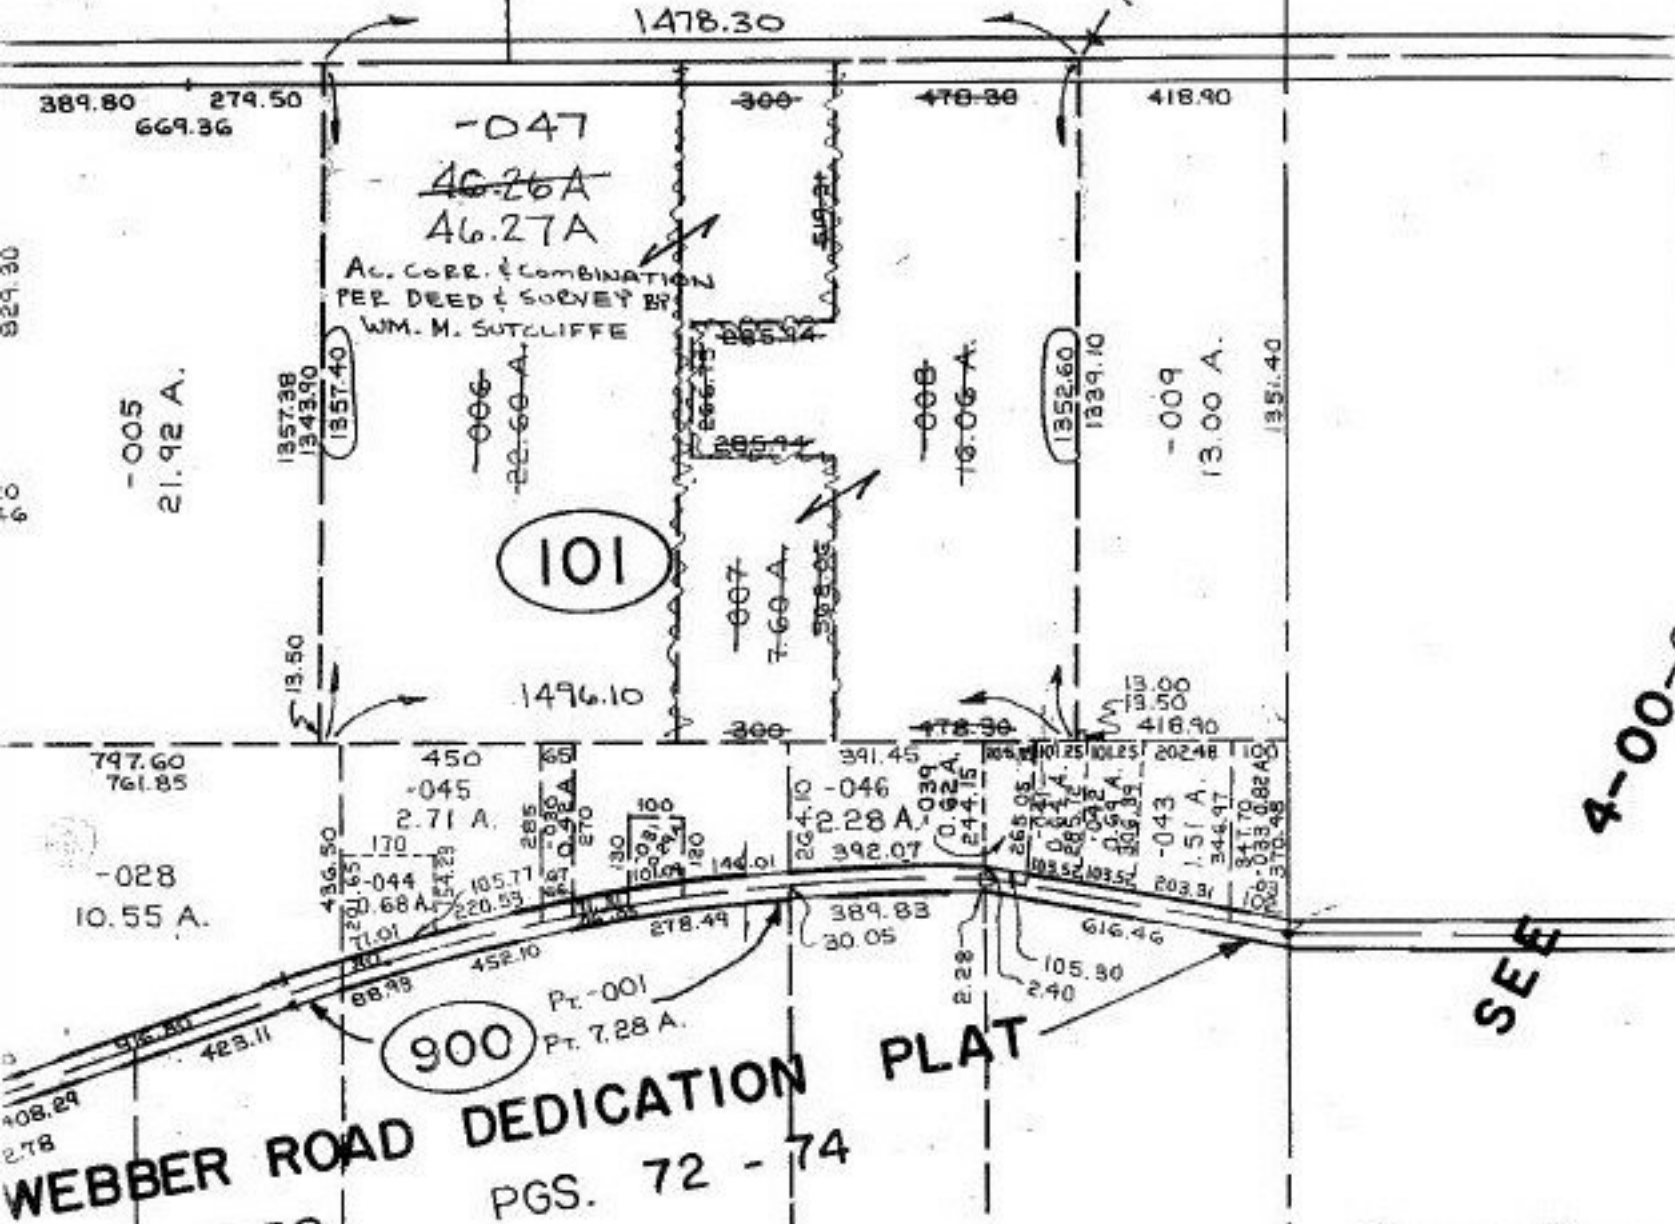

#22067

WALKER ROAD

ACRE. CORR. & COMB.

#22067

APPROVED LORAIN CO. MAP DEPT.	
DATE 2-20-97	
PAGE 4-B	
BY R. BELL	
VOID AFTER #	22067