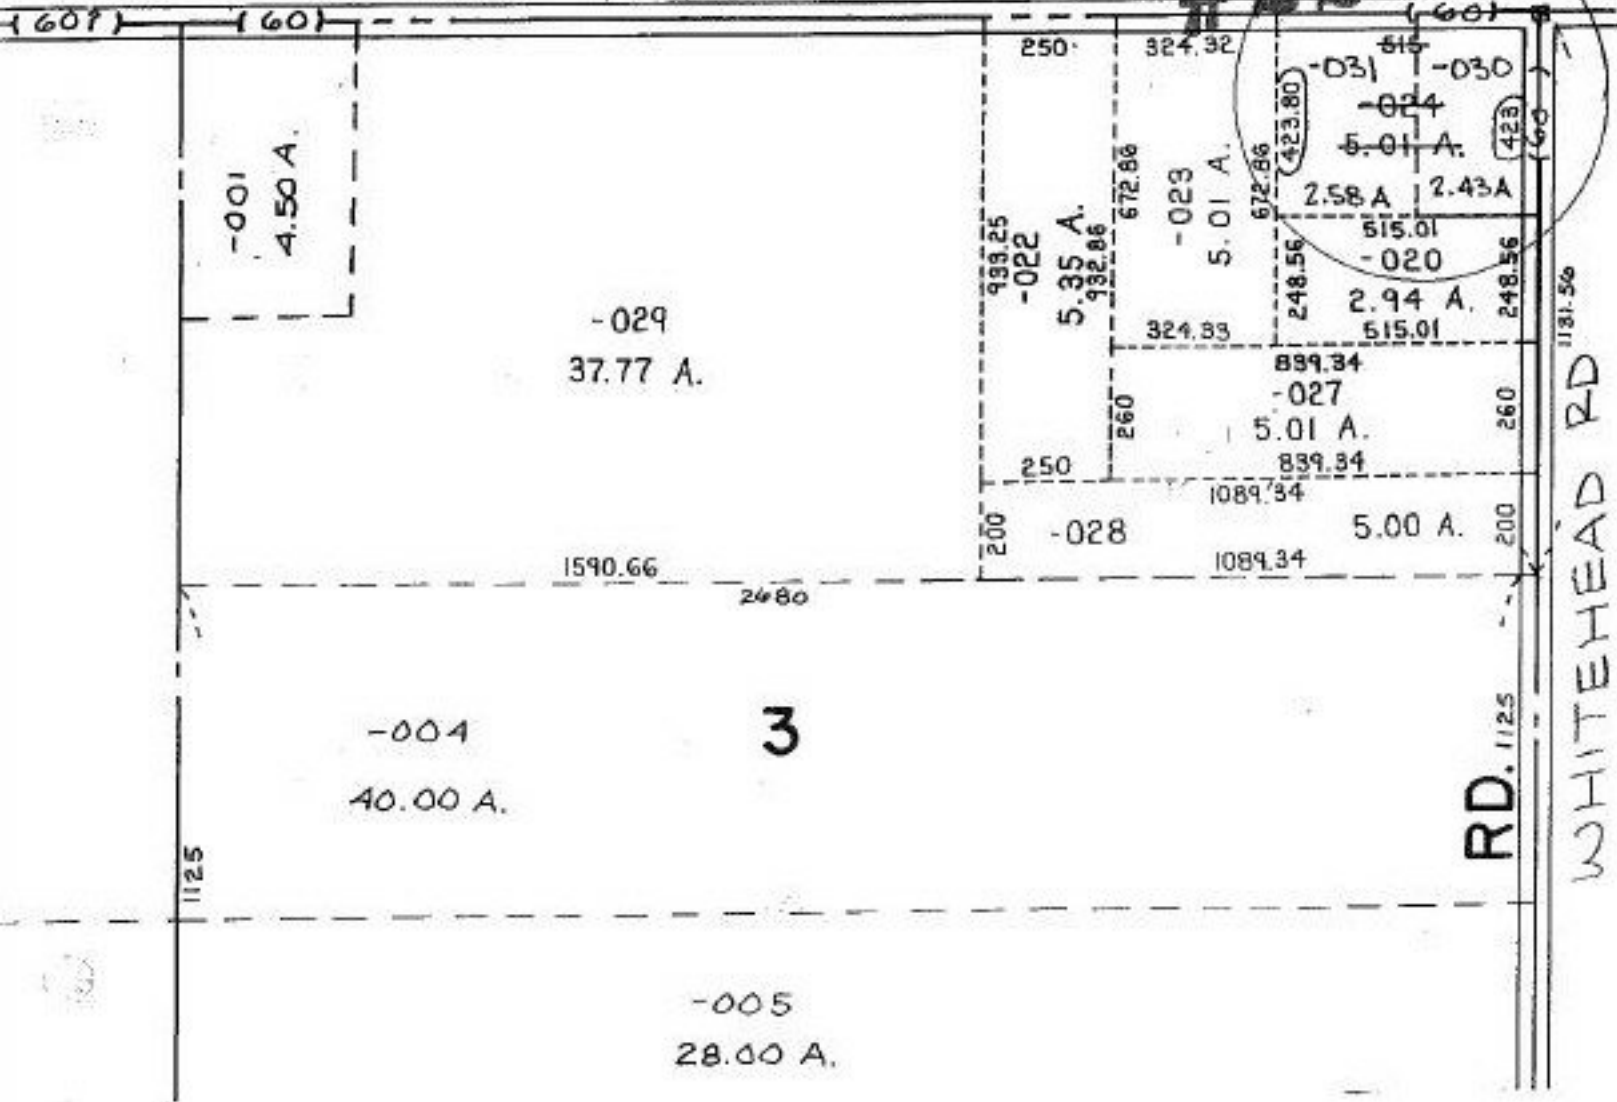

RD. PARSONS

RD.

#22052
SEE
DETAIL

PARSONS RD

DETAIL NO SCALE

RD. 1125
WHITEHEAD RD

22052

APPROVED LORAIN CO. MAP DEPT.	
DATE 1-28-97	
PAGE 15-A	
BY P. BELL	
VOID AFTER #	22052