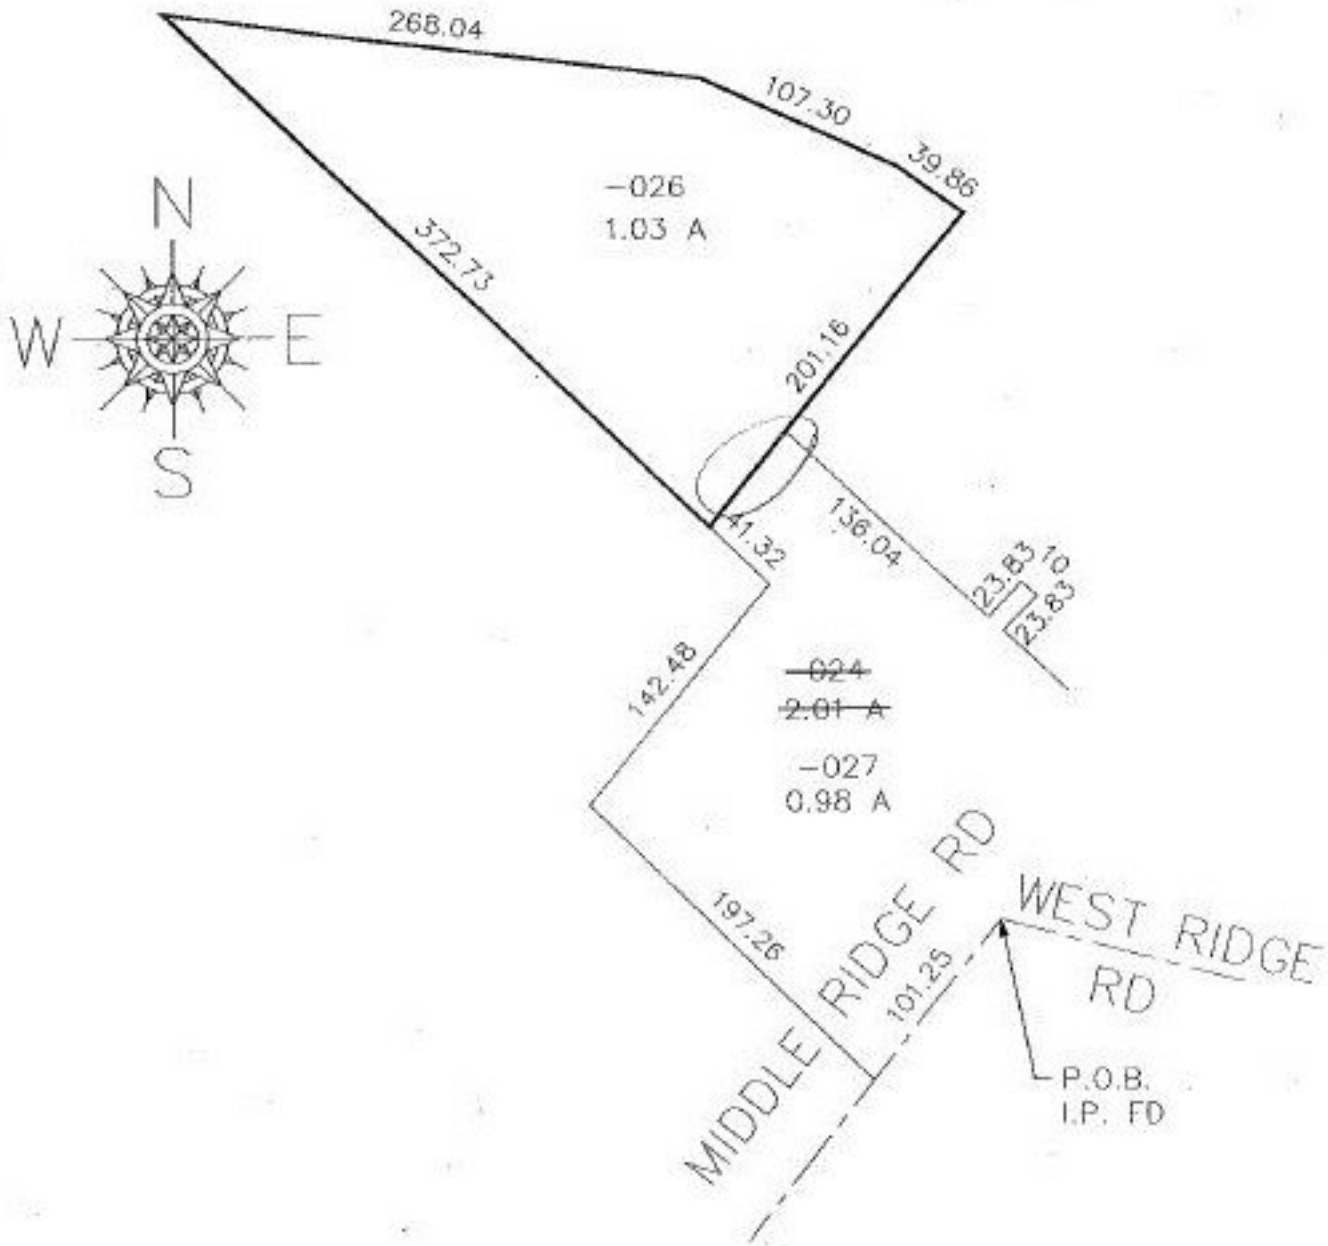

#21991

NO. 21991

PARENT PARCEL: 05-00-082-000-024

CHILD PARCEL: 05-00-082-000-026

STARTING POINT: IP FD @ INT CL MIDDLE RIDGE RD & CL RELO WEST RIDGE RD

SPLITS/DEEDS PROCESSED

LORAIN COUNTY TAX MAP DEPARTMENT
226 MIDDLE AVE. ELYRIA, OHIO

SURVEYED BY: RODGER C. SIMON

CLOSURE: 0.16 : 10.000

MAP PAGE(S): 5-082

APPROVED BY: REB DATE: 03/10/97

SCALE: 1" = 100'