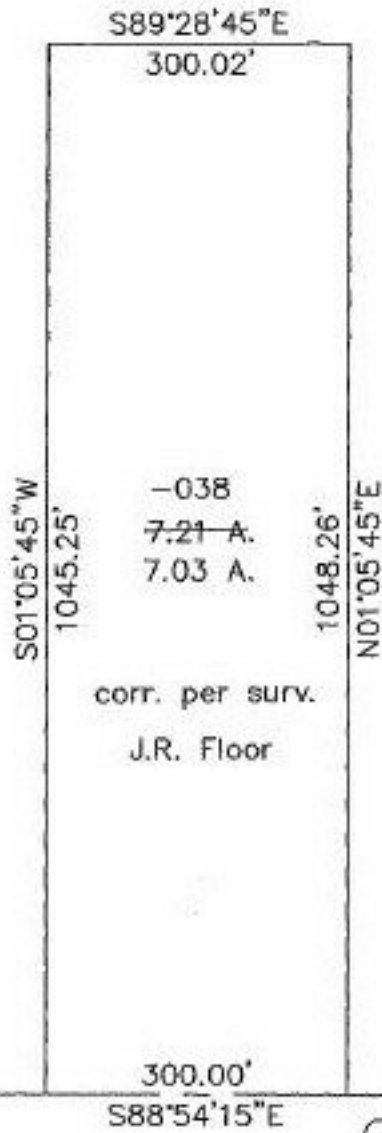

PARENT PARCEL: 11-00-008-000-039

CHILD PARCEL:

STARTING POINT: cl. of Hawke Rd. & cl. of Cooley Rd.

NO. 21954-D

Ac. correction: see
OR 1215/877

Hawke Rd.

Cooley Rd.

1469.52'
N88°54'15"W

1-28-99

SPLITS/DEEDS PROCESSED
LORAIN COUNTY TAX MAP DEPARTMENT
226 MIDDLE AVE. ELYRIA, OHIO

SURVEYED BY: J.R. Floor
 CLOSURE: 0.75:10,000
 MAP PAGE(S): 11-00-008-A
 APPROVED BY: kac DATE: 4/3/98
 SCALE: 1" = 200' PRIOR INSTRUMENT: