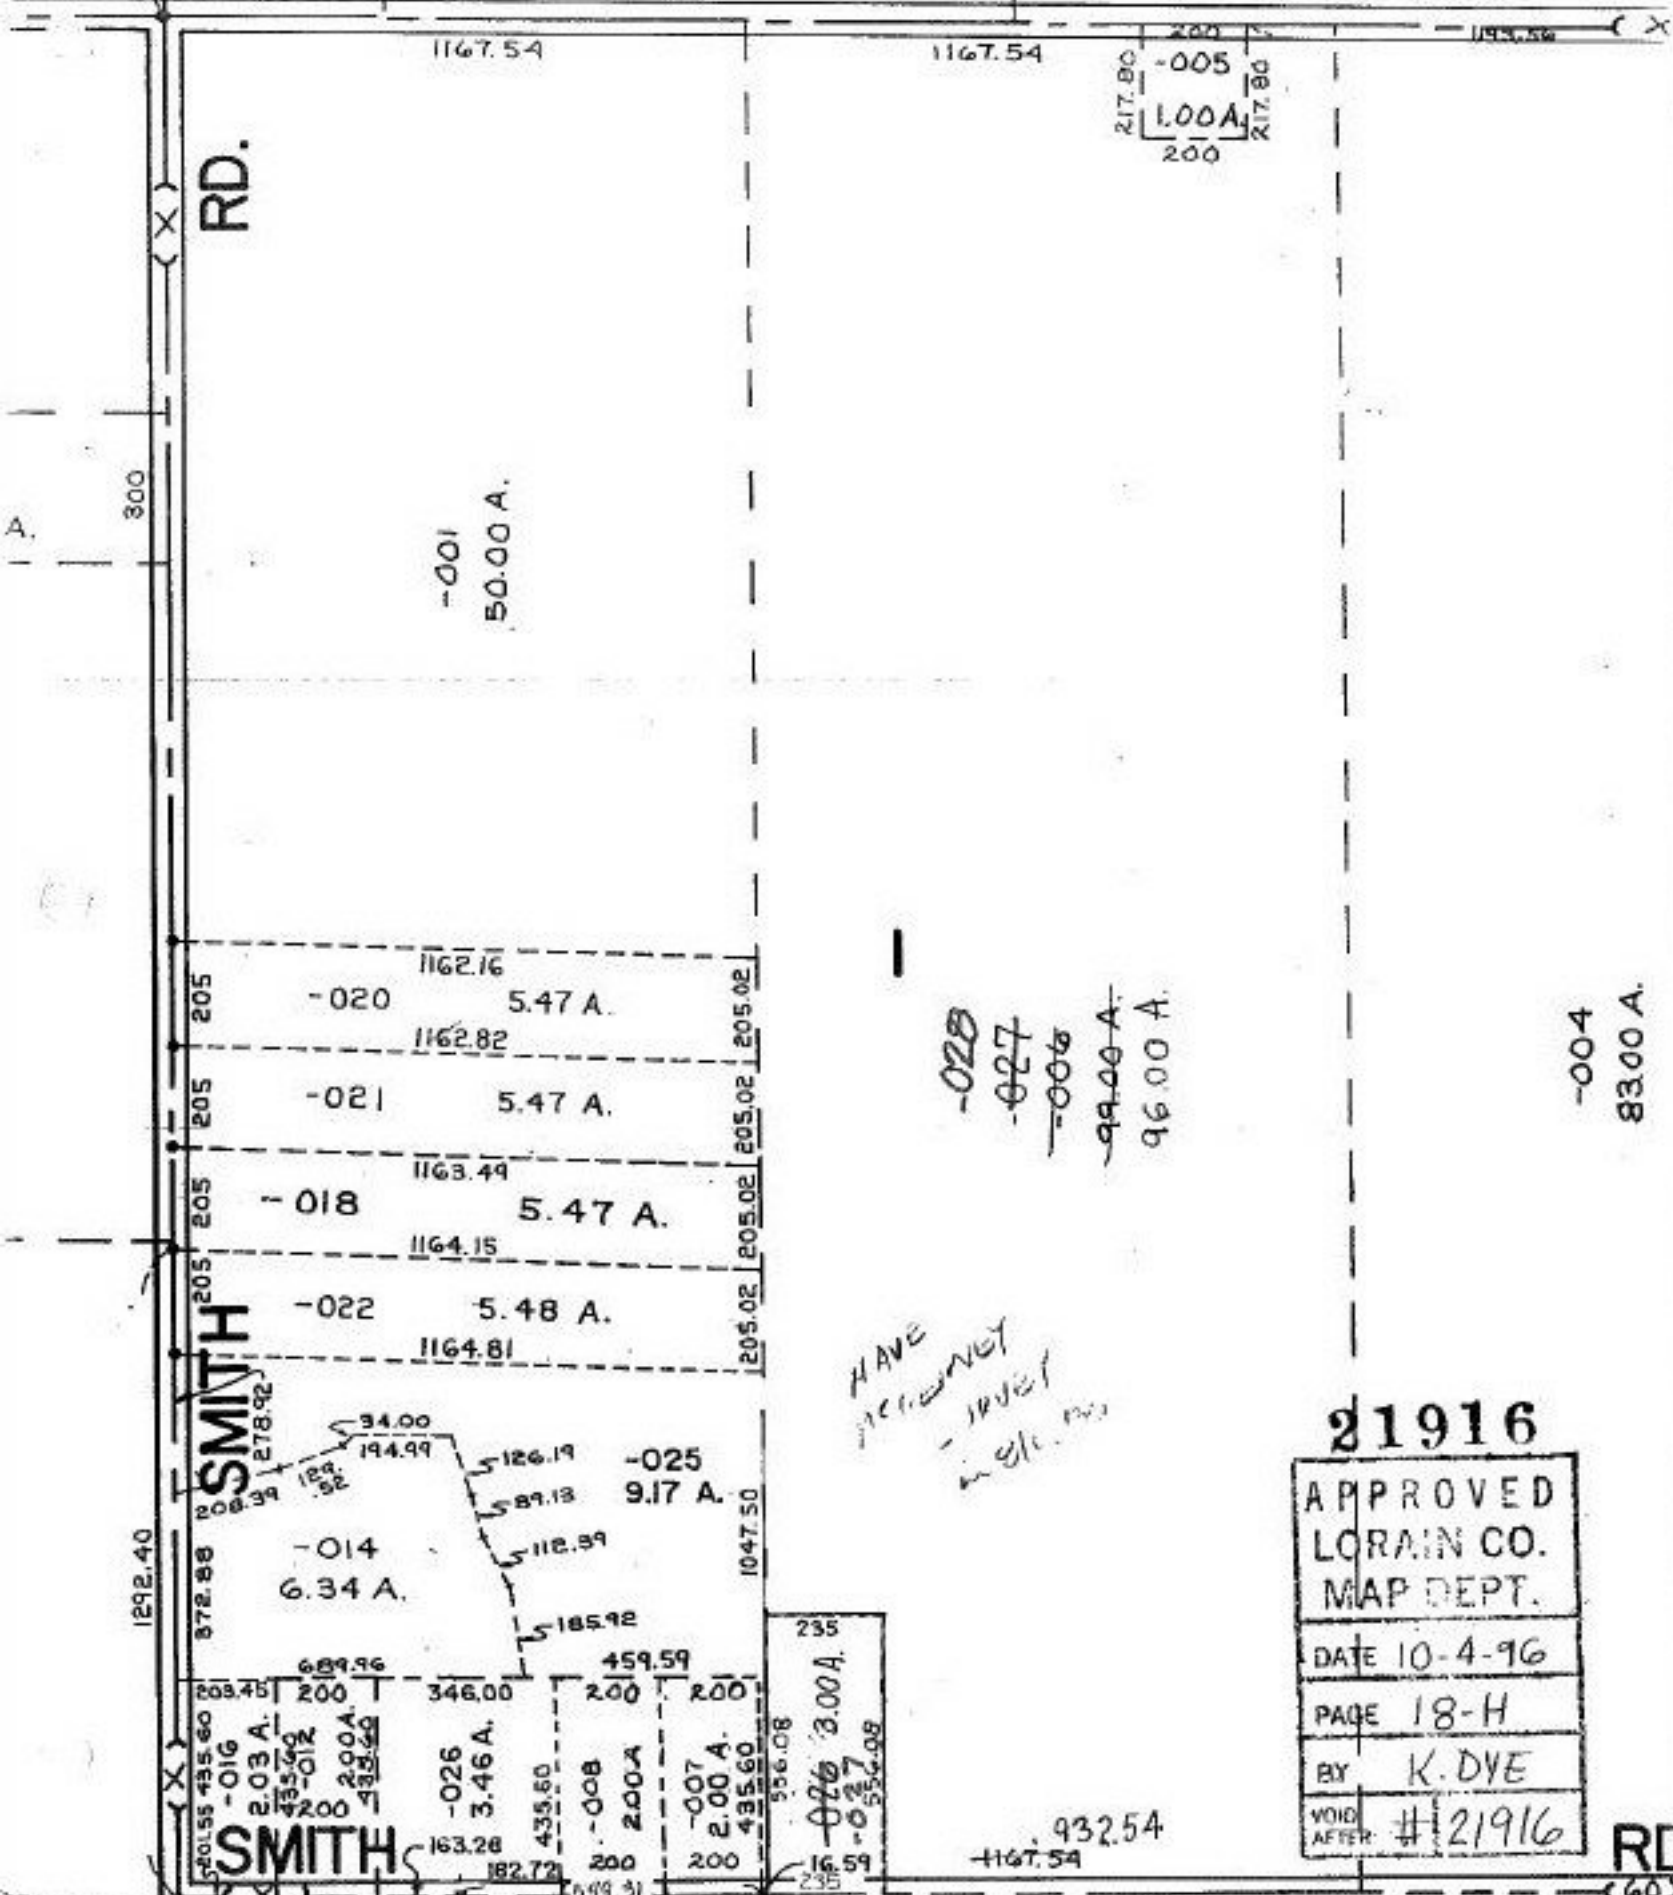

#21916

RD.

-028
 -027
 -006
 -99.00 A.
 96.00 A.

-004
 83.00 A.

HAVE
 AGENCY
 - INVEST
 in site.

21916
 APPROVED
 LORAIN CO.
 MAP DEPT.
 DATE 10-4-96
 PAGE 18-H
 BY K. DYE
 VOID AFTER #21916

RC
 (60)