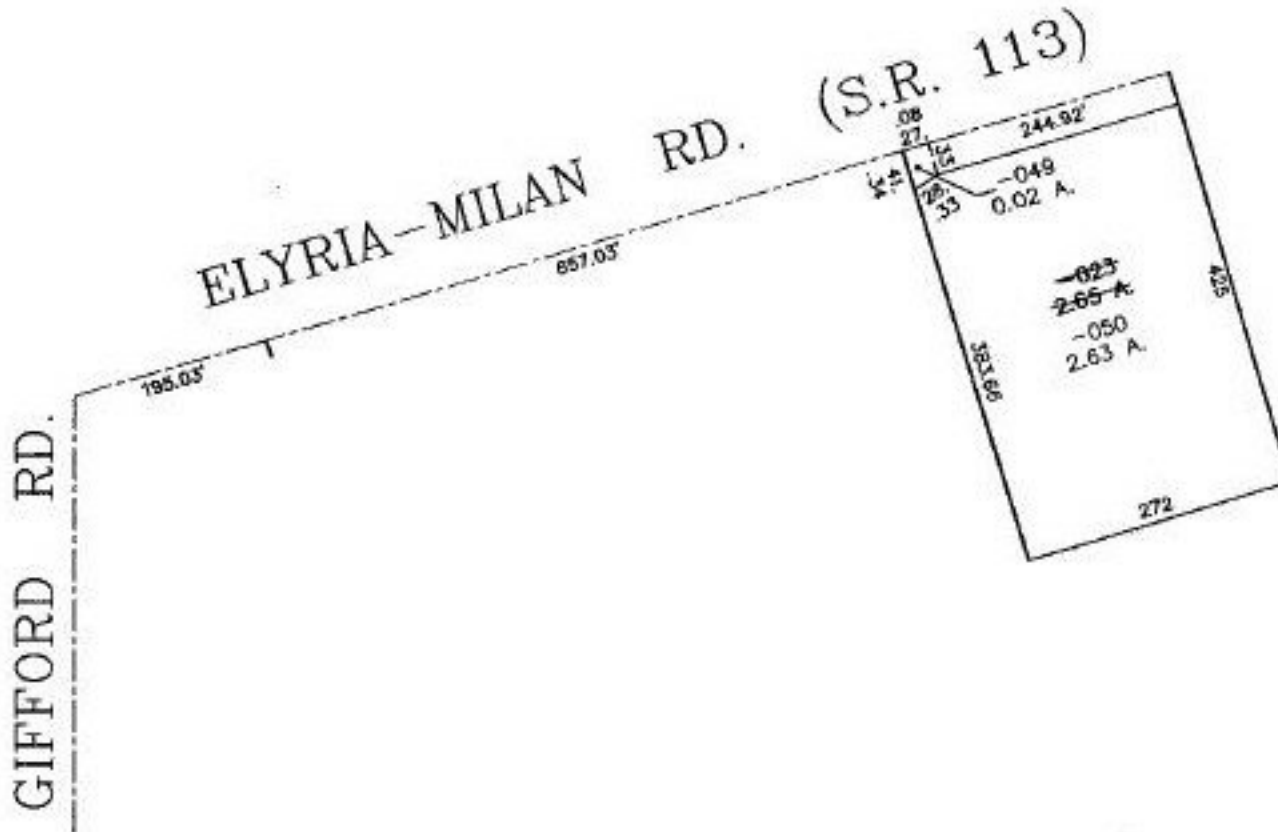

PARENT PARCEL: 08-00-091-000-023

CHILD PARCEL: 08-00-091-000-049 & -050

STARTING POINT: CL OF GIFFORD RD. & CL OF S.R. 113

NO. 21816

**SPLITS/DEEDS PROCESSED**  
 LORAIN COUNTY TAX MAP DEPARTMENT  
 226 MIDDLE AVE. ELYRIA, OHIO

SURVEYED BY: RONALD D. ROBINSON  
 CLOSURE: 0.01 : 10,000  
 MAP PAGE(S): 8-C  
 APPROVED BY: IJS DATE: 01/05/01  
 SCALE: 1" = 200' PRIOR INSTRUMENT: OR 702/178