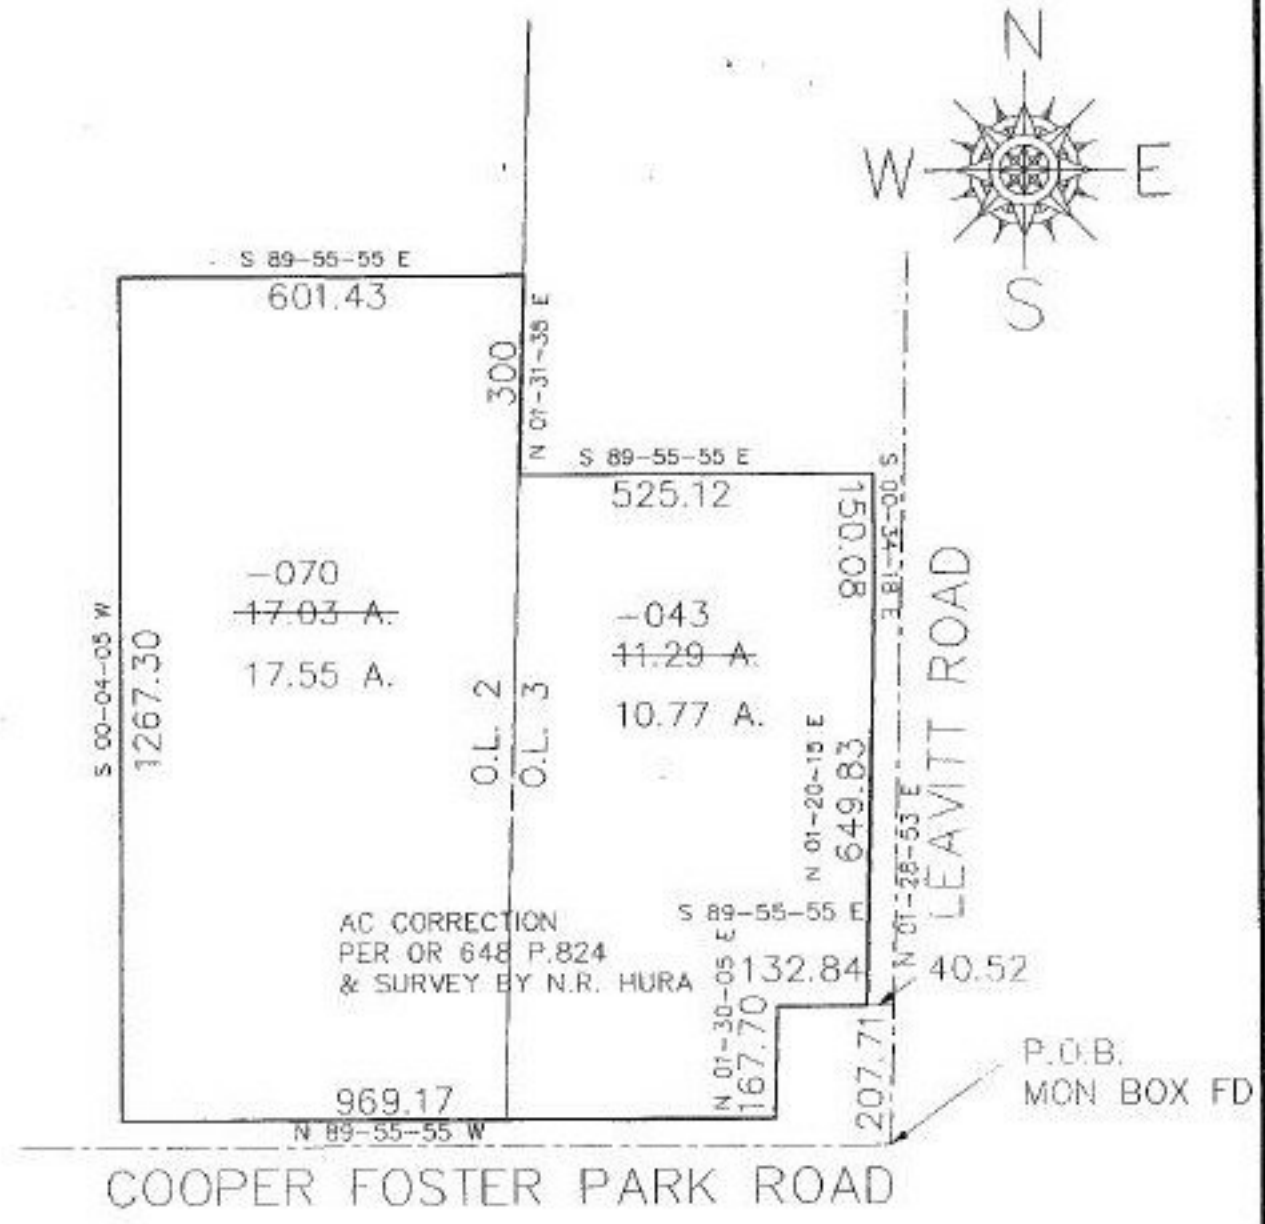

#21770-D

PARENT PARCEL: 02-02-002-000-070, 02-02-003-101-043

CHILD PARCEL: N/A

STARTING POINT: CL COOPER FOSTER PARK RD. & CL LEAVITT RD.

NO. 21770-D

**SPLITS/DEEDS PROCESSED**  
 LORAIN COUNTY TAX MAP DEPARTMENT  
 228 MIDDLE AVE. ELYRIA, OHIO

SURVEYED BY: N.R. HURA  
 CLOSURE: 0.03 : 10.000  
 MAP PAGE(S): 02-02-003, 02-02-002-B  
 APPROVED BY: KAC/RFB DATE: 4-11-97  
 SCALE: 1" = 300'