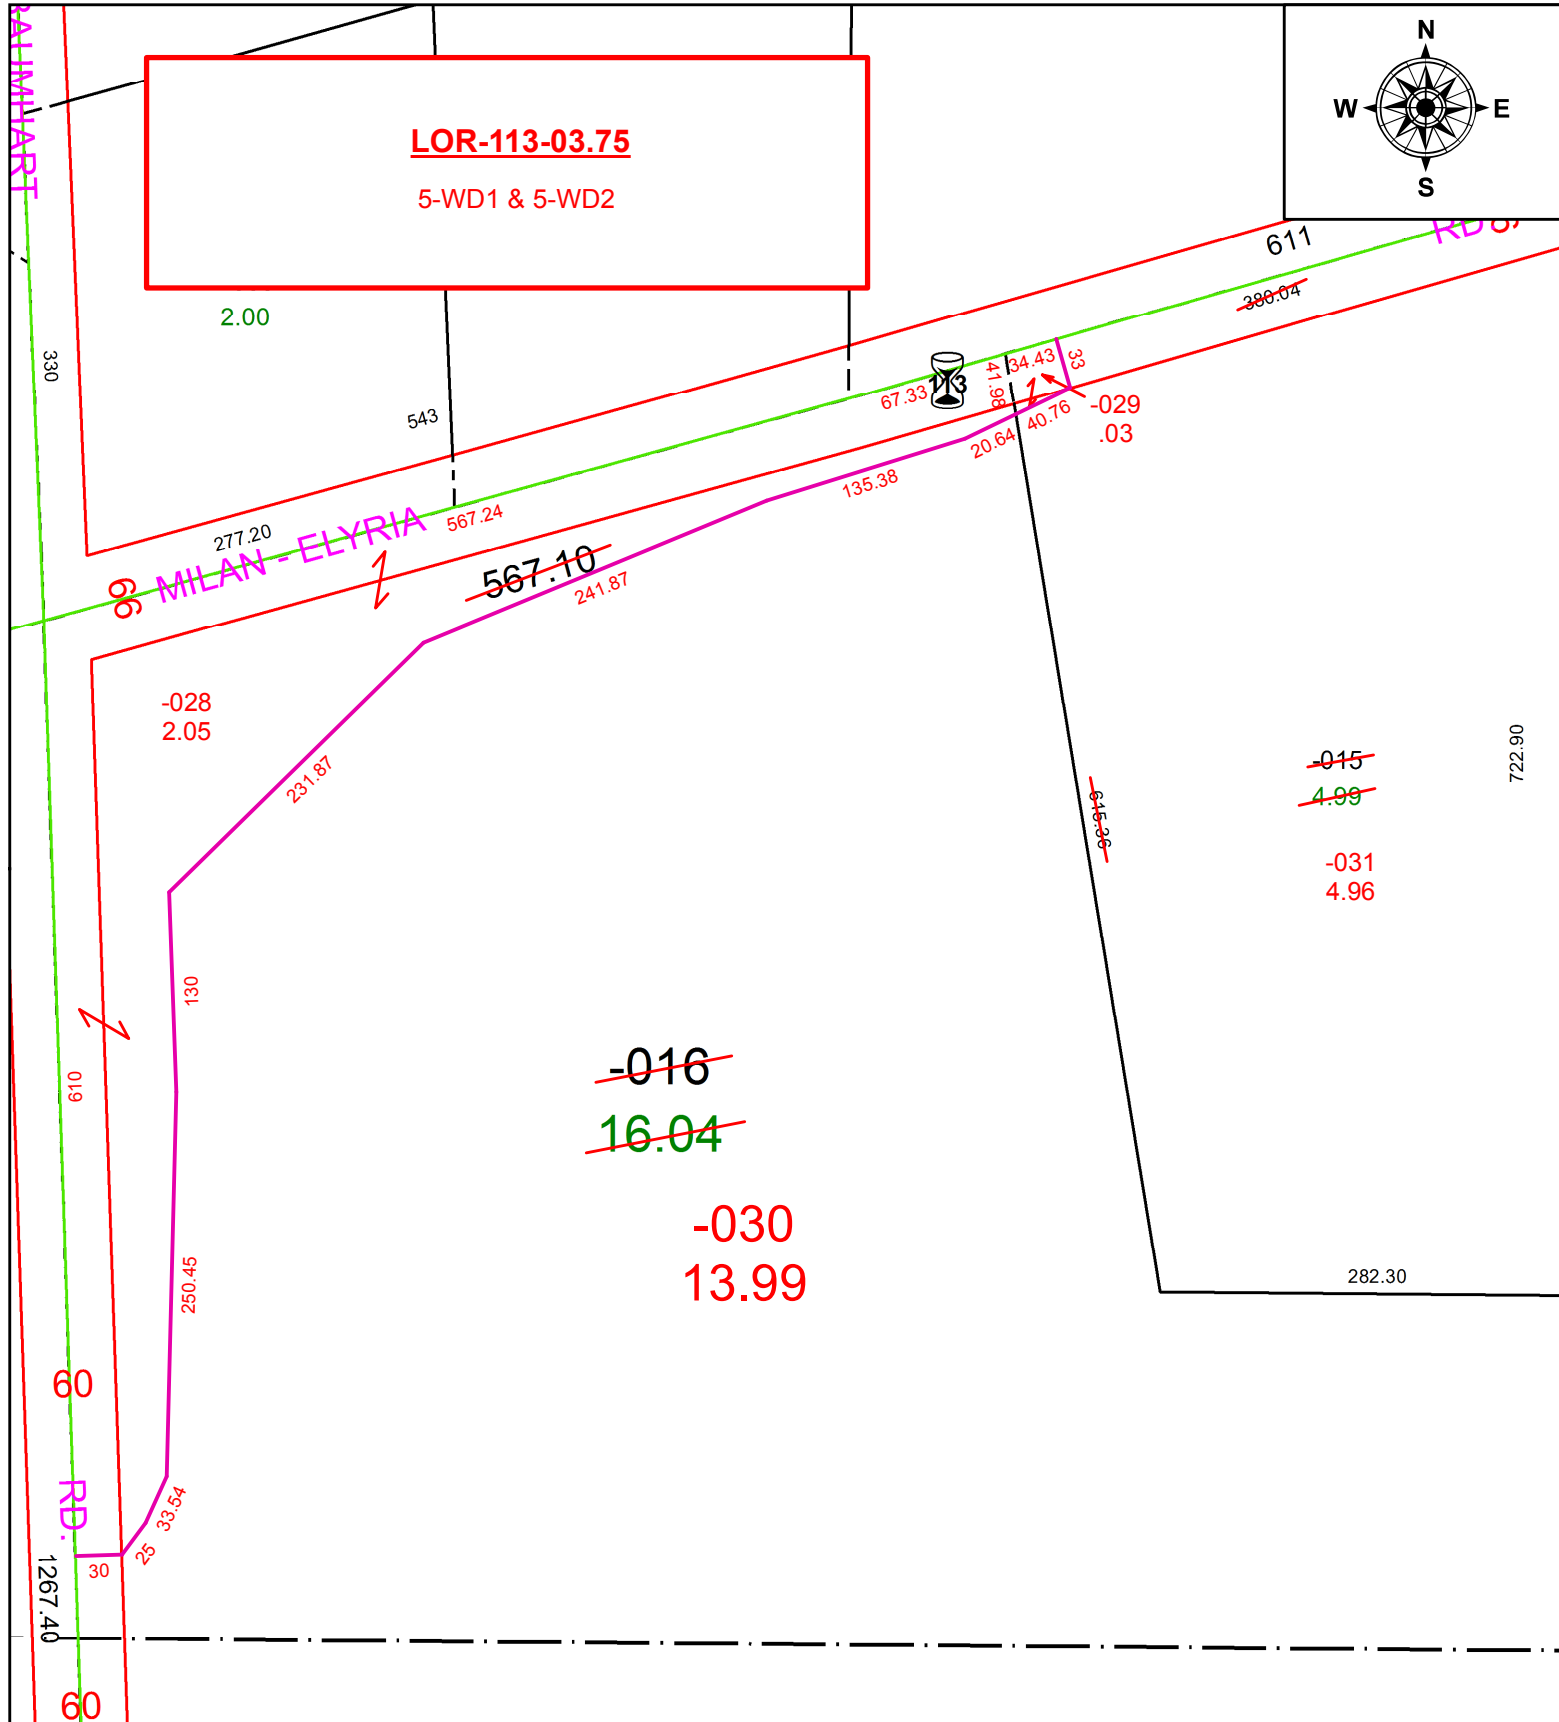

PARENT PARCEL: 08-00-087-000-015, -016

CHILD PARCEL: 08-00-087-000-028 THRU -031

STARTING POINT: INTERSECTION OF C/L OF S.R.113 AND C/L OF BAUMHART RD.

20-00771

SPLITS/DEEDS PROCESSED
 LORAIN COUNTY TAX MAP DEPARTMENT
 226 MIDDLE AVE. ELYRIA, OH

SURVEYED BY: JEFFREY M. BAIRD
 CLOSURE: 1:494,201
 MAP PAGE(S): 8-00-087
 APPROVED BY: RRM DATE: 7-7-20
 SCALE: 1" = 125 PRIOR INSTRUMENT: 20190726437