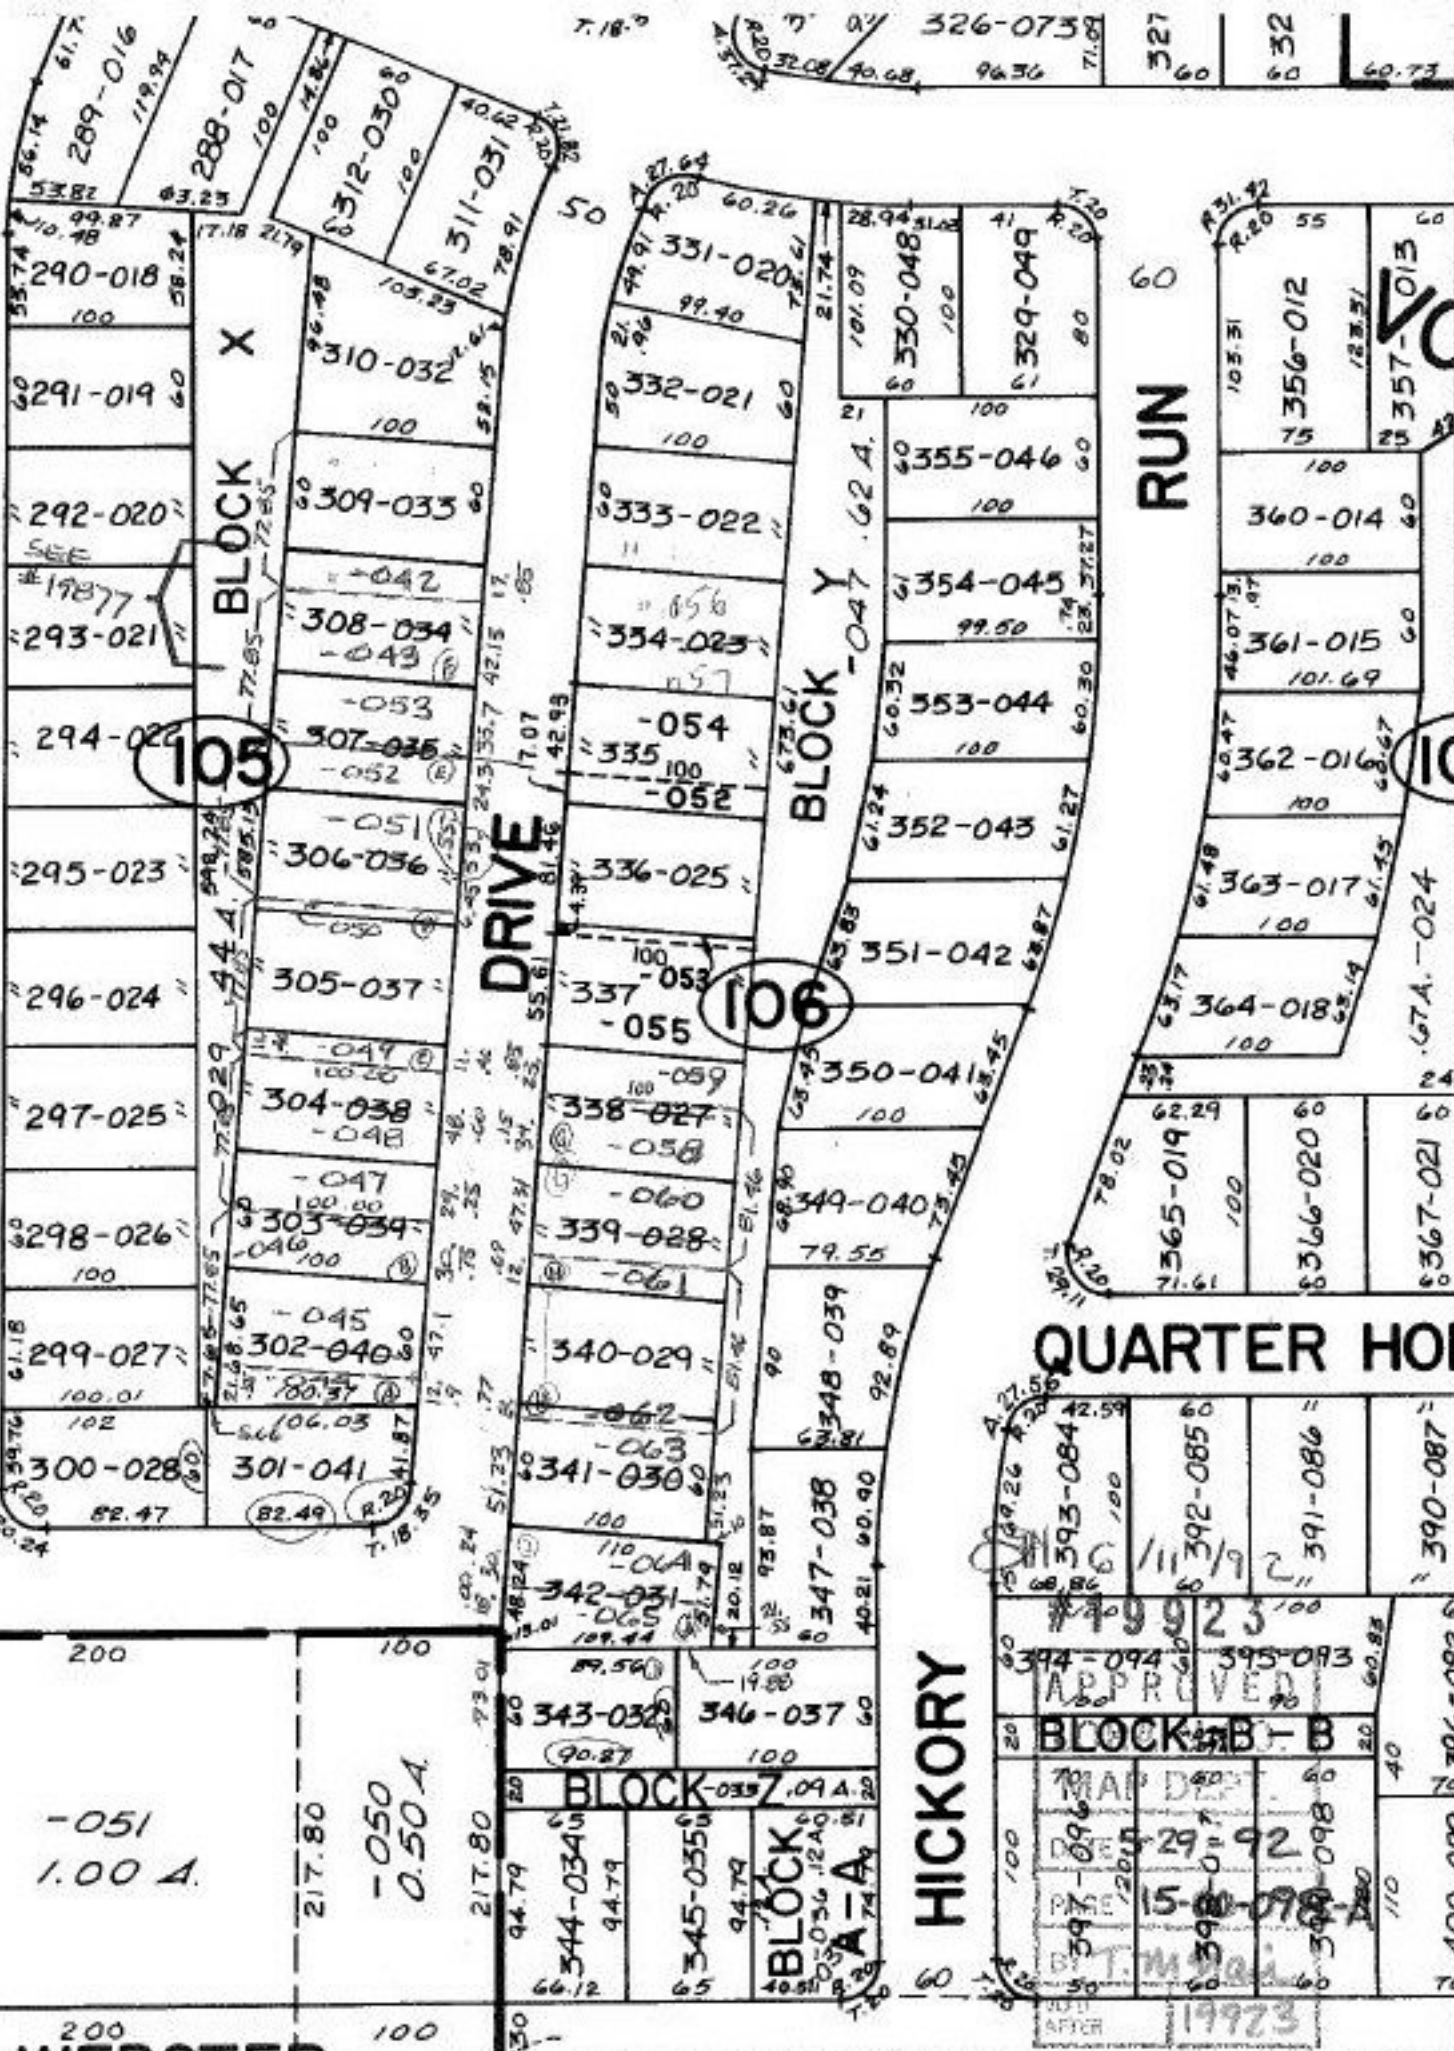

HORSESHOE

BLOCK X

105

DRIVE

BLOCK Y

106

RUN

QUARTER HORSE

HICKORY

WEBSTER

7.18.0
 326-073
 321
 60
 32
 60.73

APPROVED
 BLOCK B-B
 MAN DEPT
 15-0192
 19973