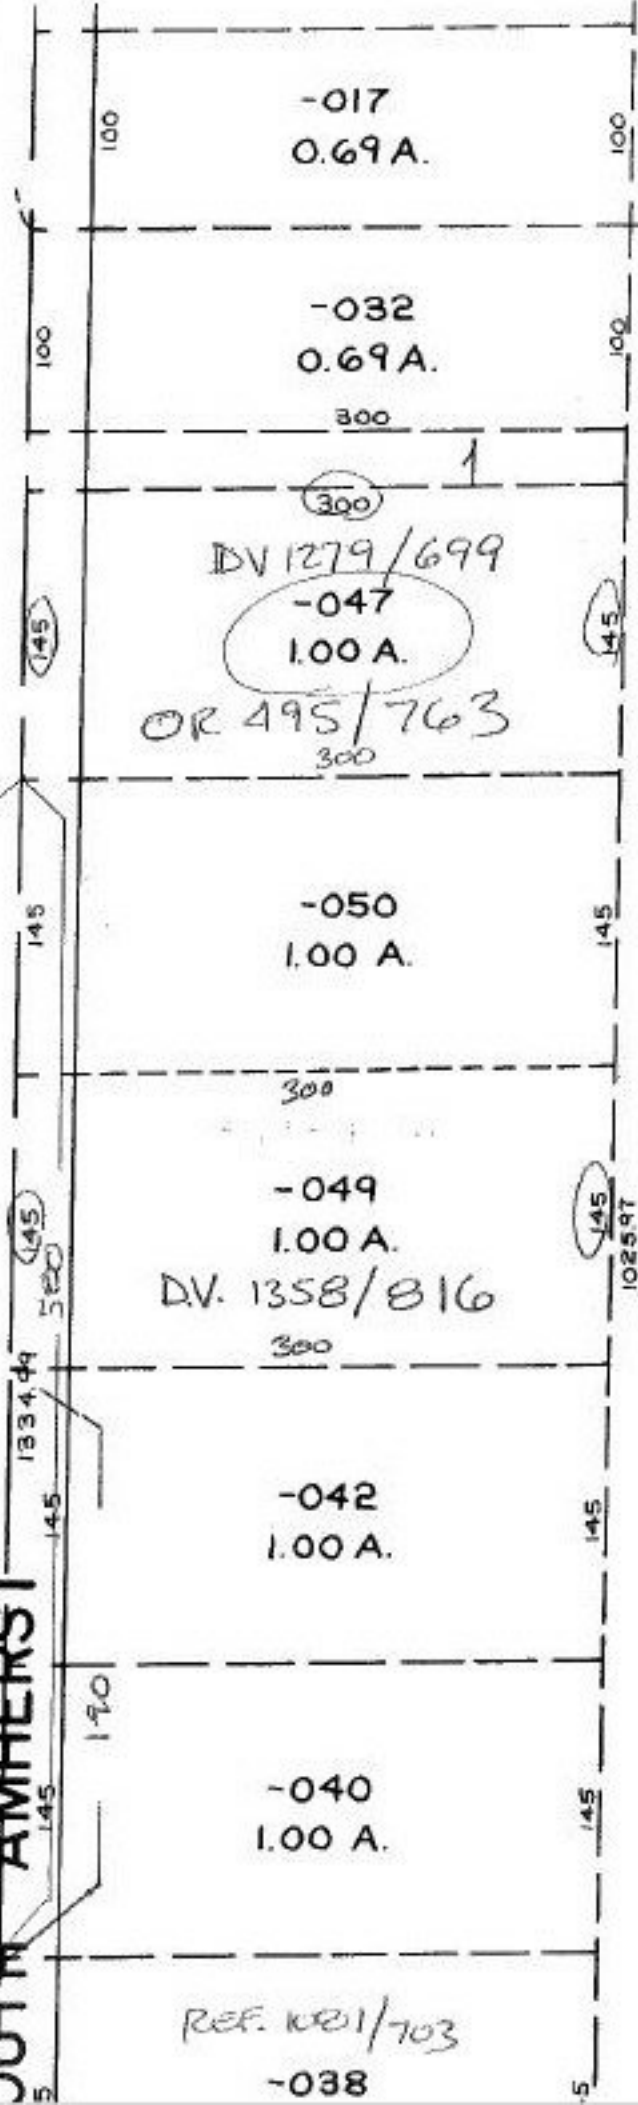

SEE 9-00-013

1025' to E. Russia Rd
MAN BOX

SOUTH AMHERST

336.23

131

COPIES OF DEEDS SHOW
LOCATIONS OF -047 & -049
TO BE CORRECT. SEE PARCELS
FOR REFERENCE DEEDS.

MAP & REGISTER OK
NAME CORRECTION ON
DUPLICATE NECESSARY

-019
7.99 A.

-021
4.00 A.

7/19/92
#19841-A

DEED CHECK

APPROVED
LODMAN CO.
MORRISVILLE
DATE 4/2/92
PAGE 9-00-013-B
BY T. McNamee
19841-A

REF. 1001/703

-038