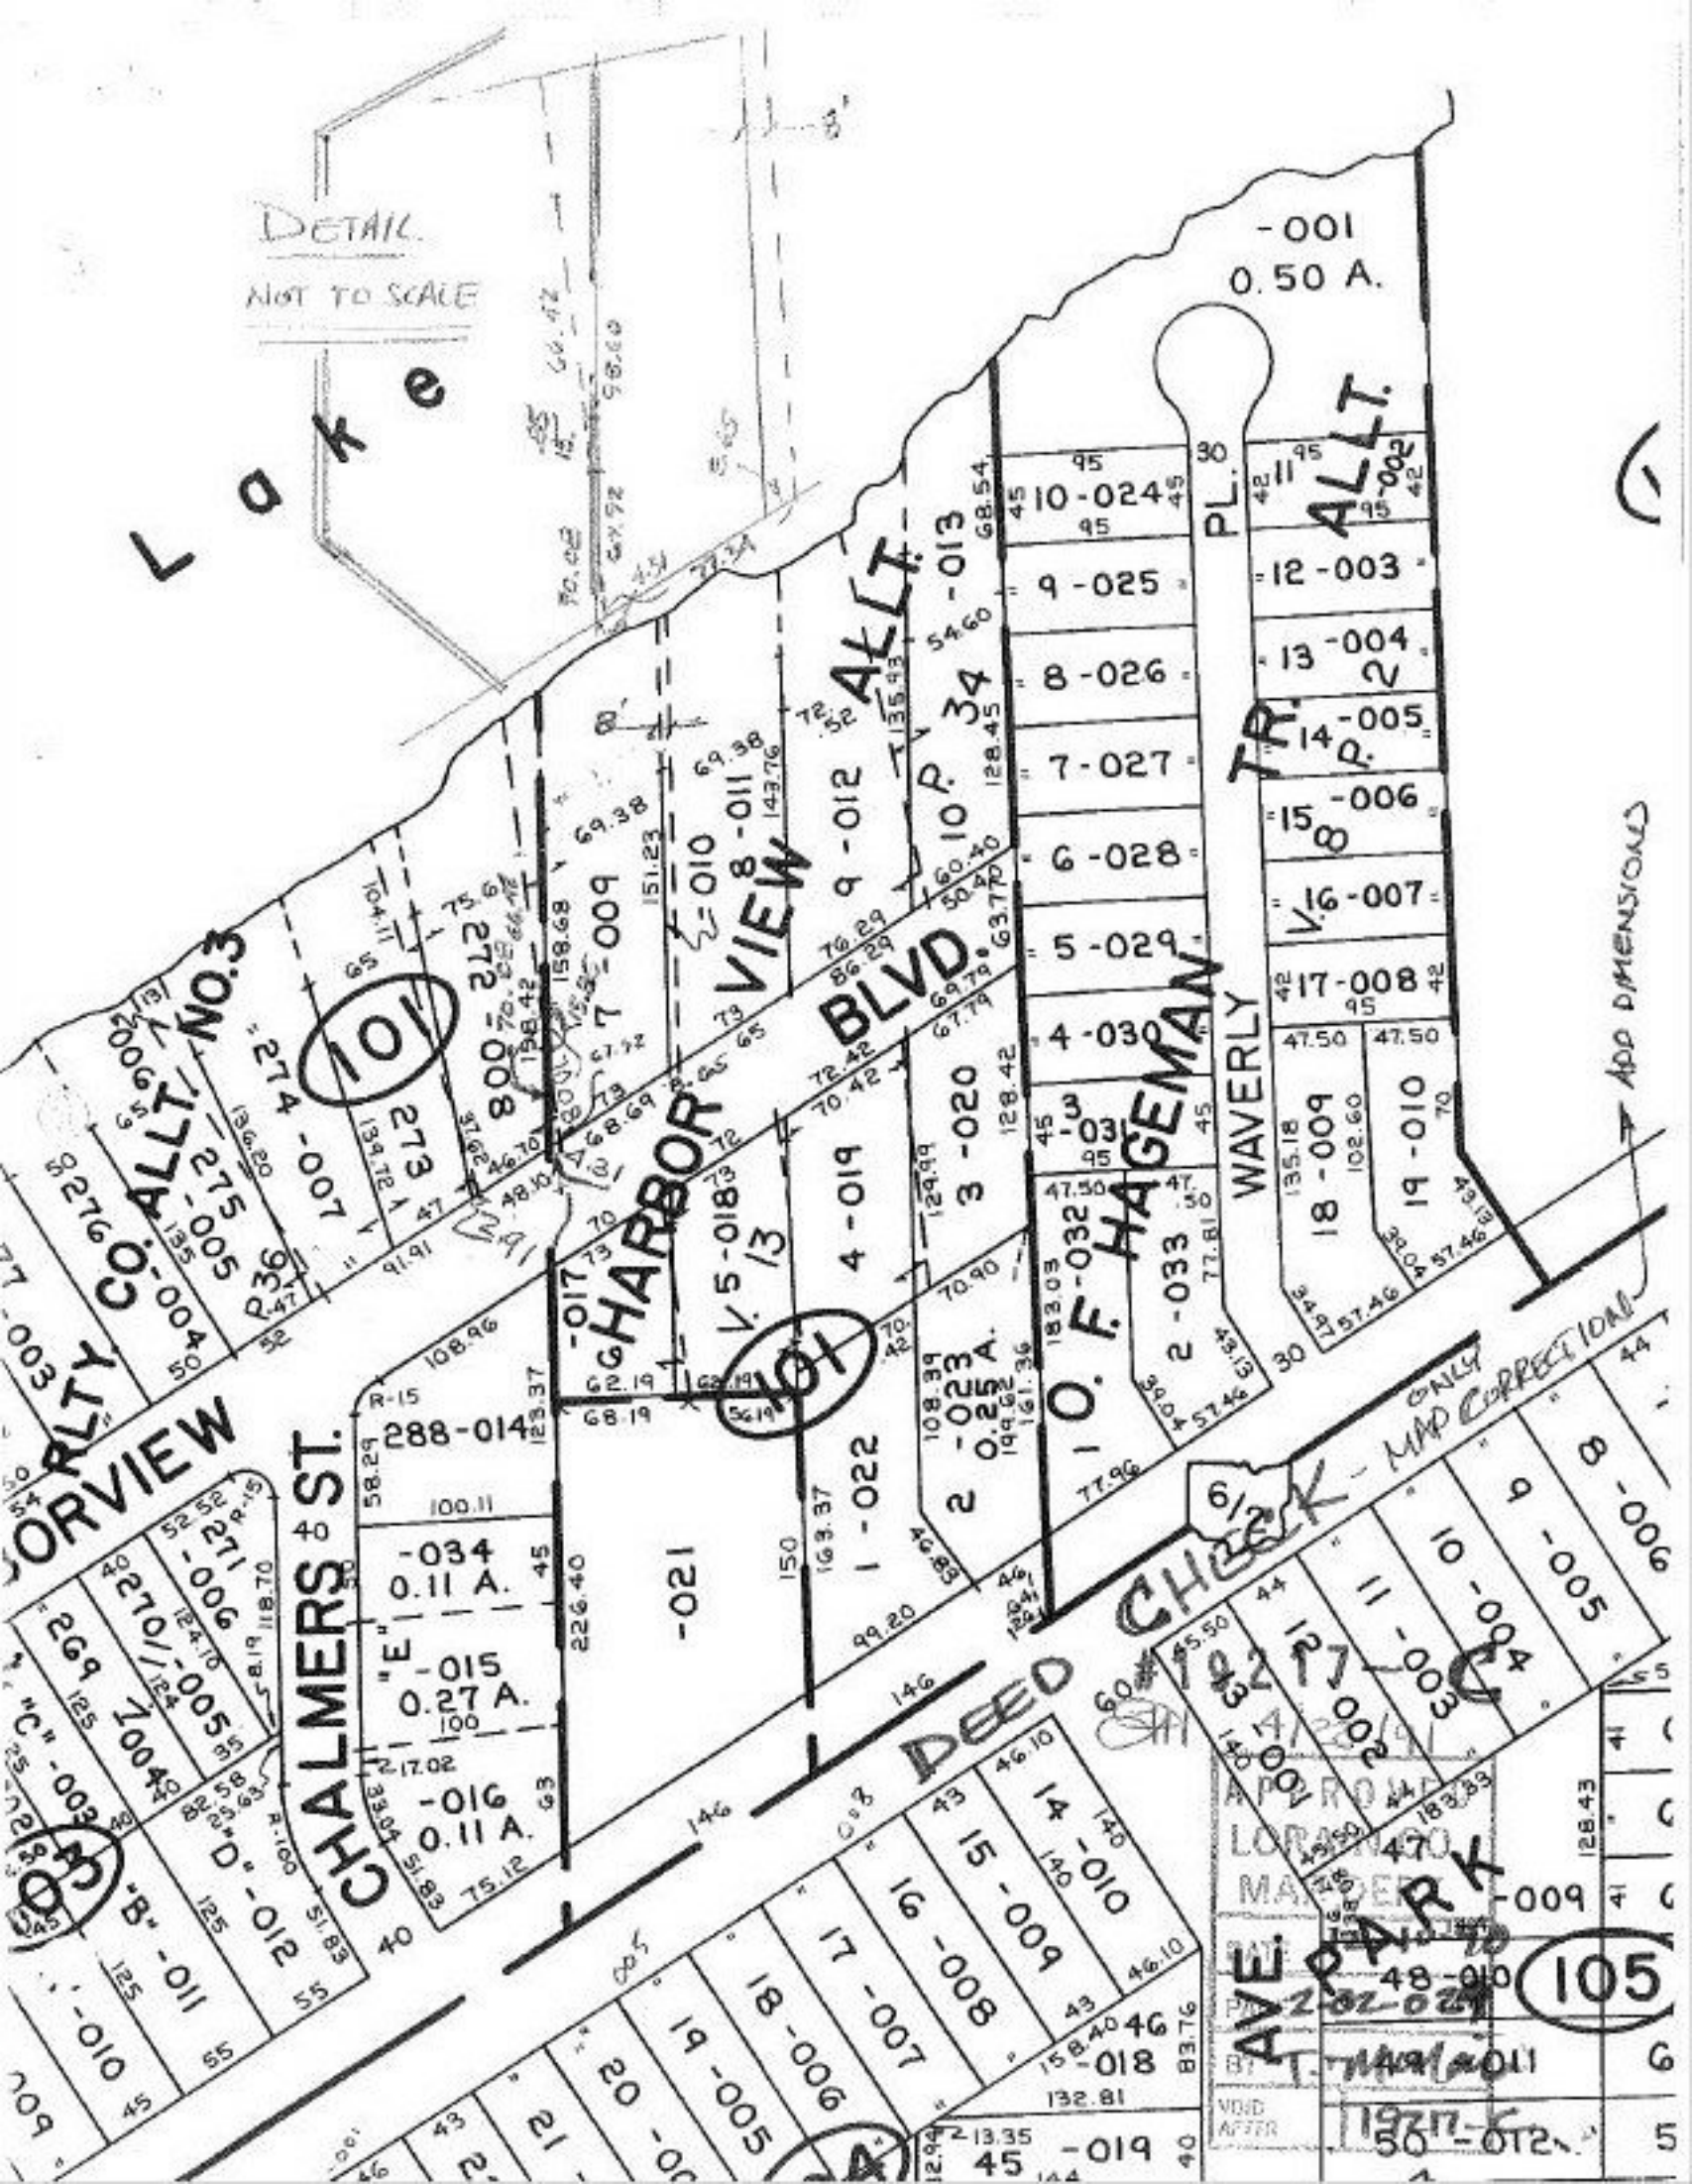

DETAIL
NOT TO SCALE

-001
0.50 A.

ALLT.

ALLT.

BLVD.

HAGEMAN

WAVERLY

CHALMERS ST.

ORVIEW

ALTY CO. ALT. NO. 3

ADD DIMENSIONS

DEED CHECK - ONLY MAP CORRECT

AVE. PARK

105

VOID AFTER

1977-6