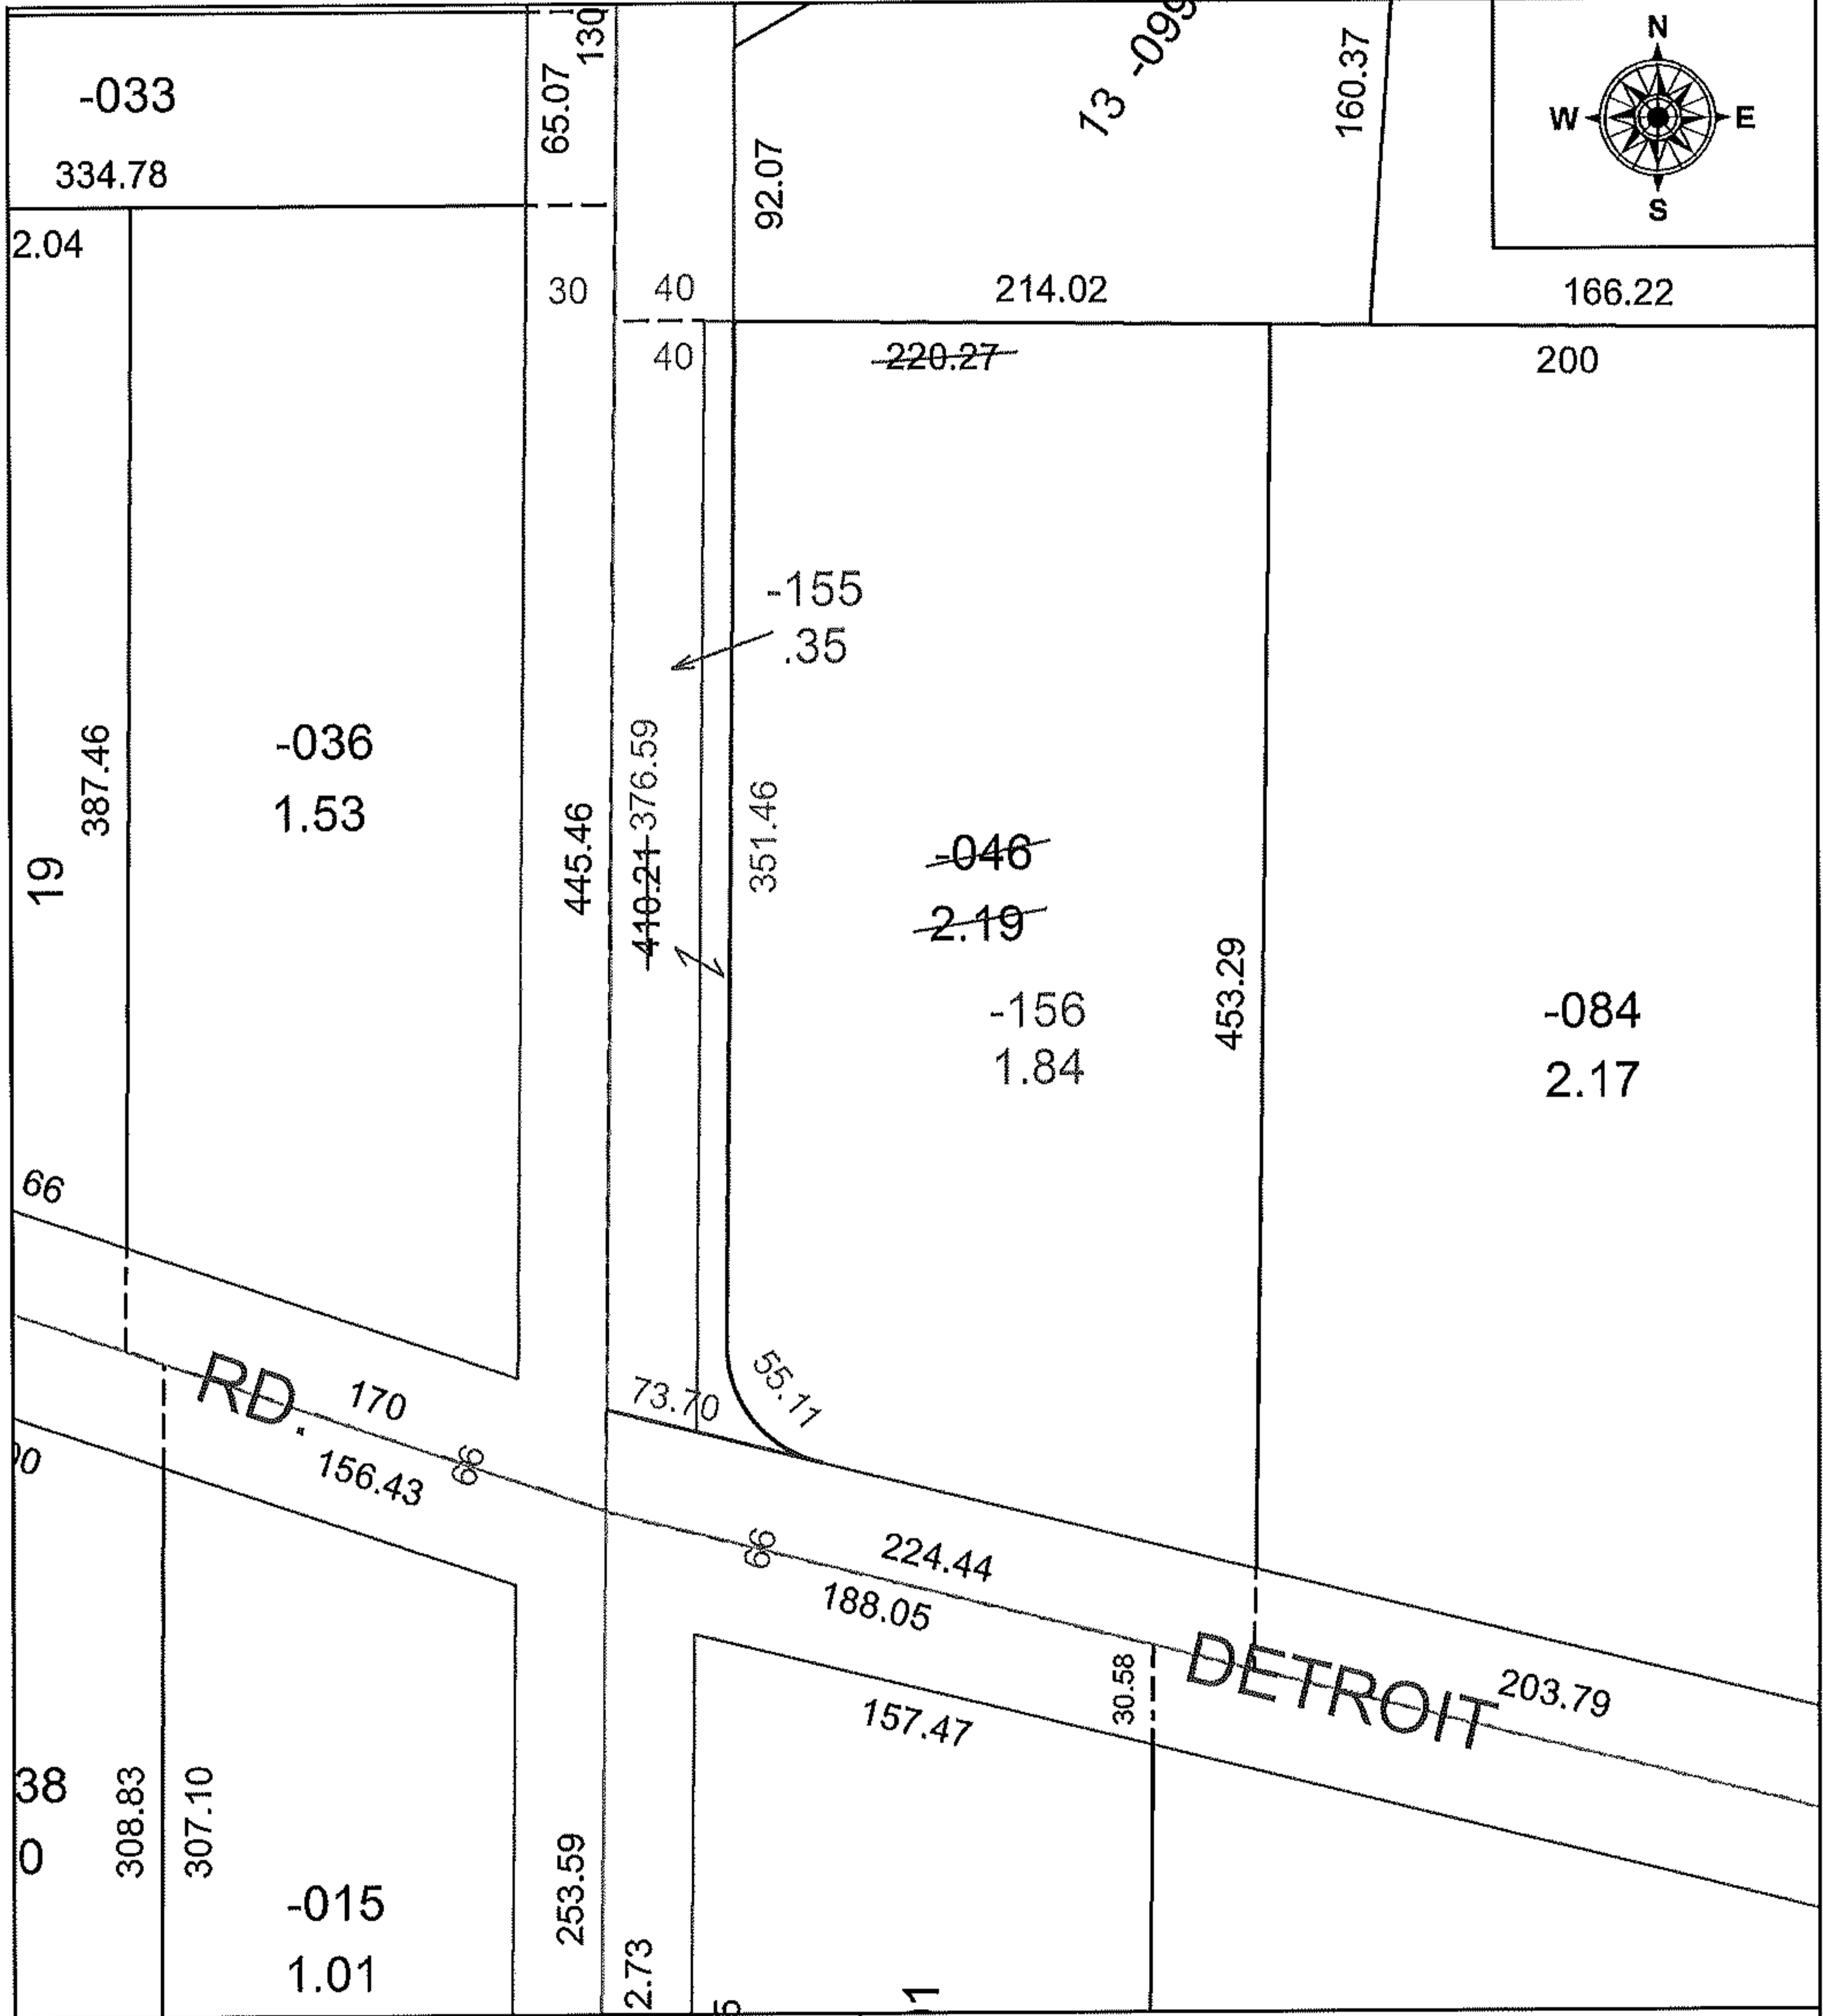

PARENT PARCEL: 04-00-022-102-046
 CHILD PARCEL: 04-00-022-102-155, -156
 STARTING POINT: INTERSECTION OF C/L OF MIDDLETON DR. AND C/L OF JAYCOX RD.

19-00765

SPLITS/DEEDS PROCESSED
 LORAIN COUNTY TAX MAP DEPARTMENT
 226 MIDDLE AVE. ELYRIA, OH

SURVEYED BY: MICHAEL P. SPELLACY
 CLOSURE: 1:57,589
 MAP PAGE(S): 4-00-022
 APPROVED BY: RRM DATE: 11-4-19
 SCALE: 1" = 75' PRIOR INSTRUMENT: 20170654230