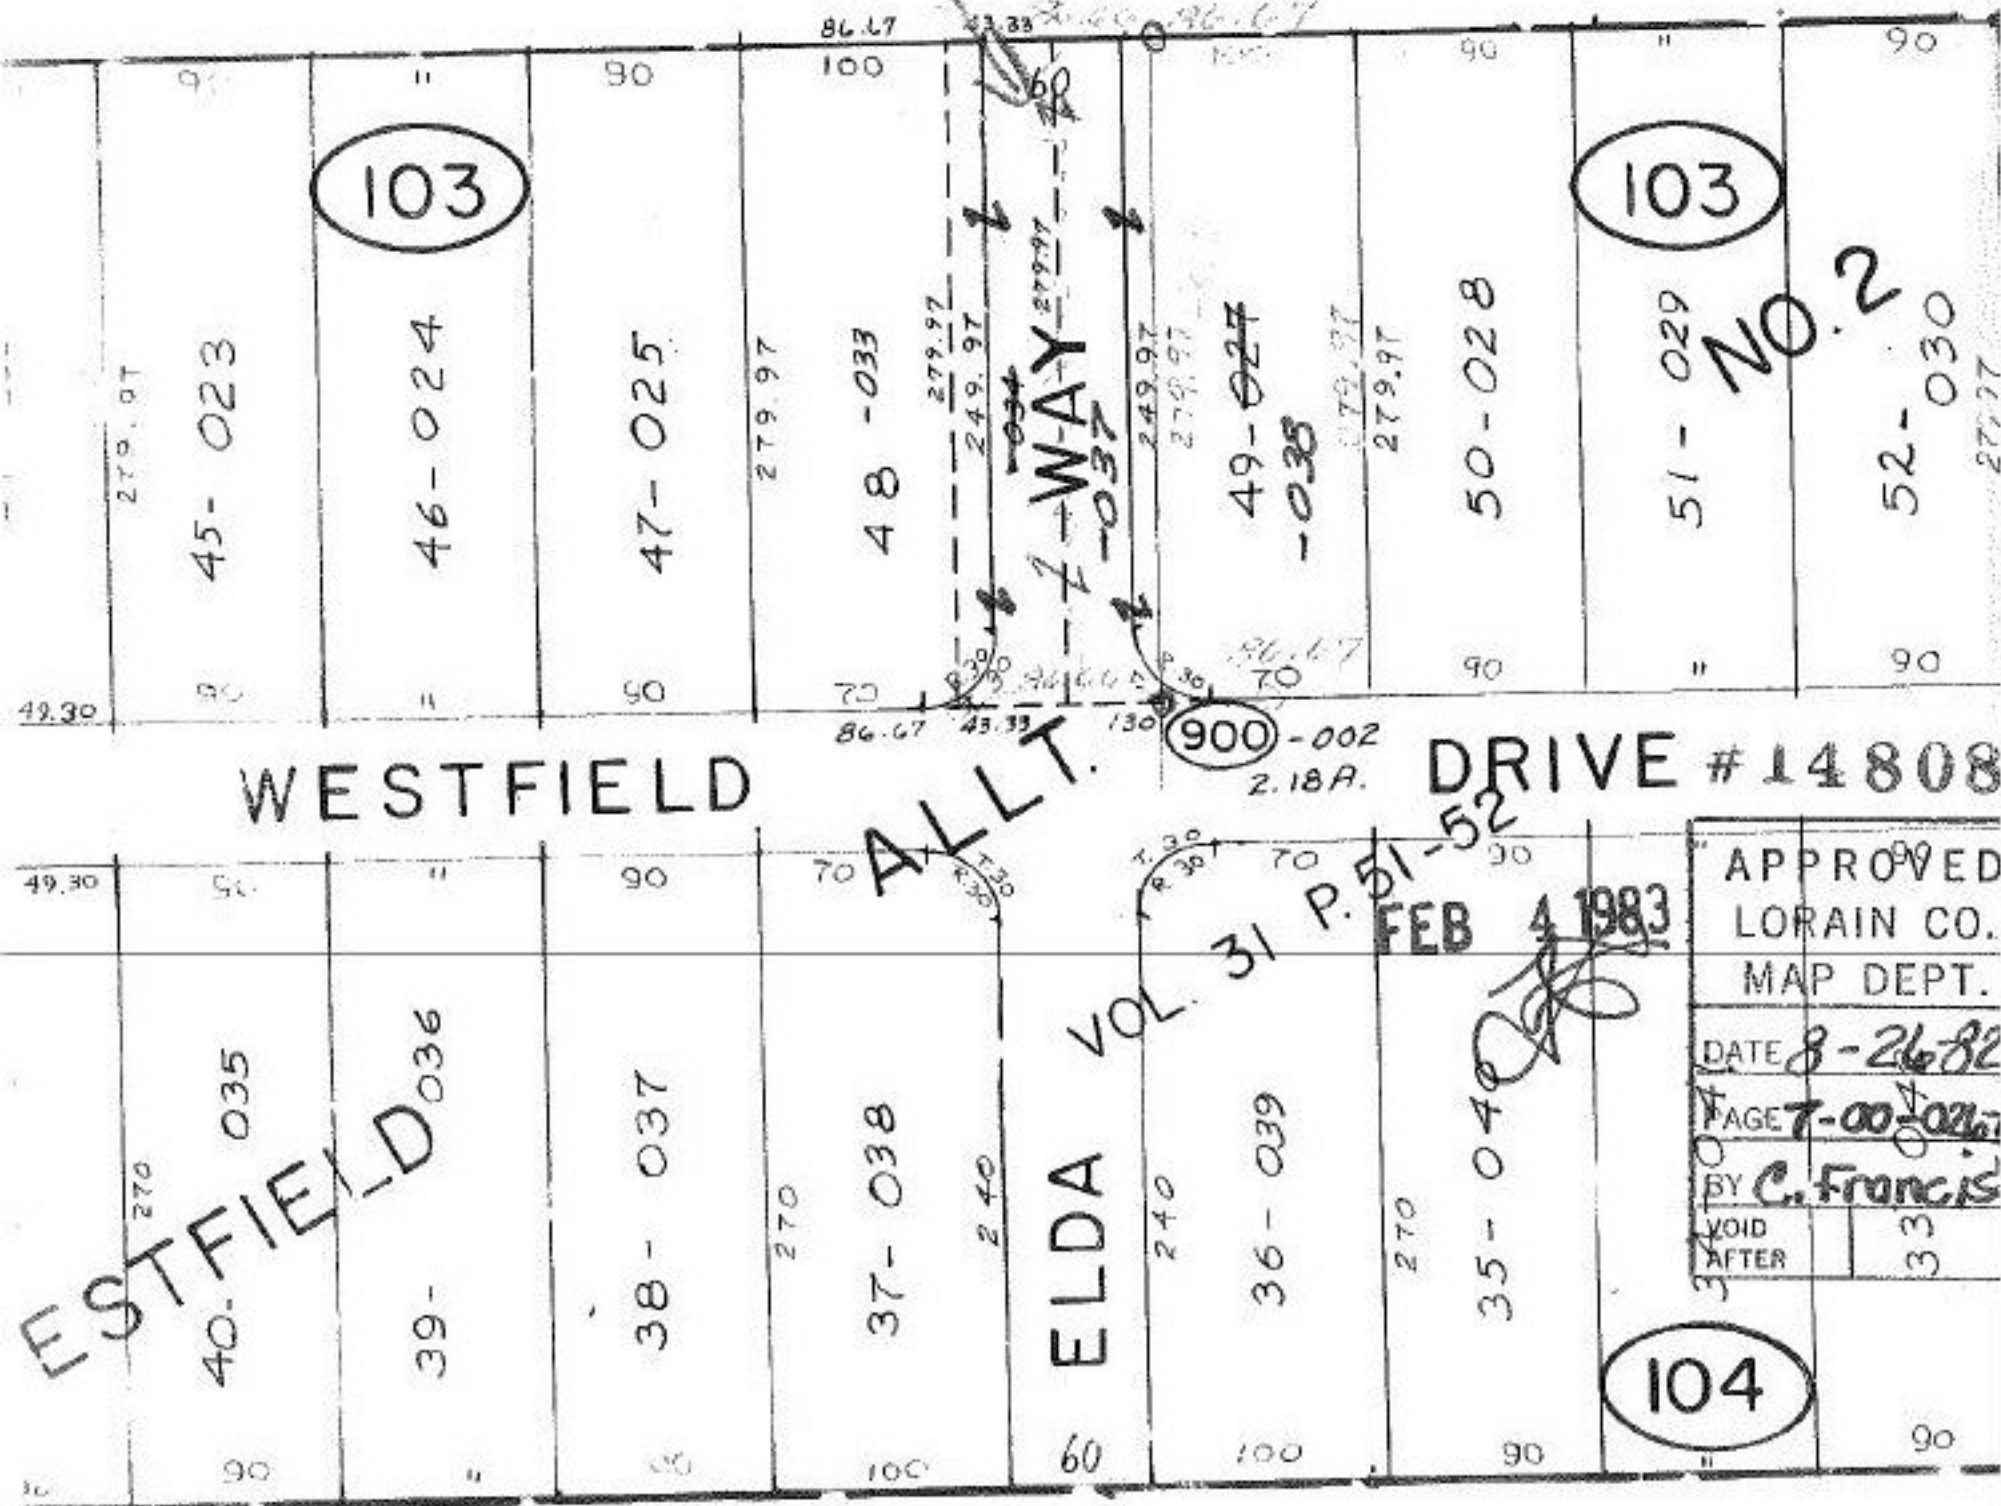

VAC. No. 1440-18
ORD.

WESTFIELD

ESTFIELD

ALLT.

ELDA

DRIVE # 14808

900-002
2.18A.

FEB 4 1983

APPROVED	99
LORAIN CO.	
MAP DEPT.	
DATE	8-26-82
PAGE	7-00-02
BY	C. Francis
VOID AFTER	33

104