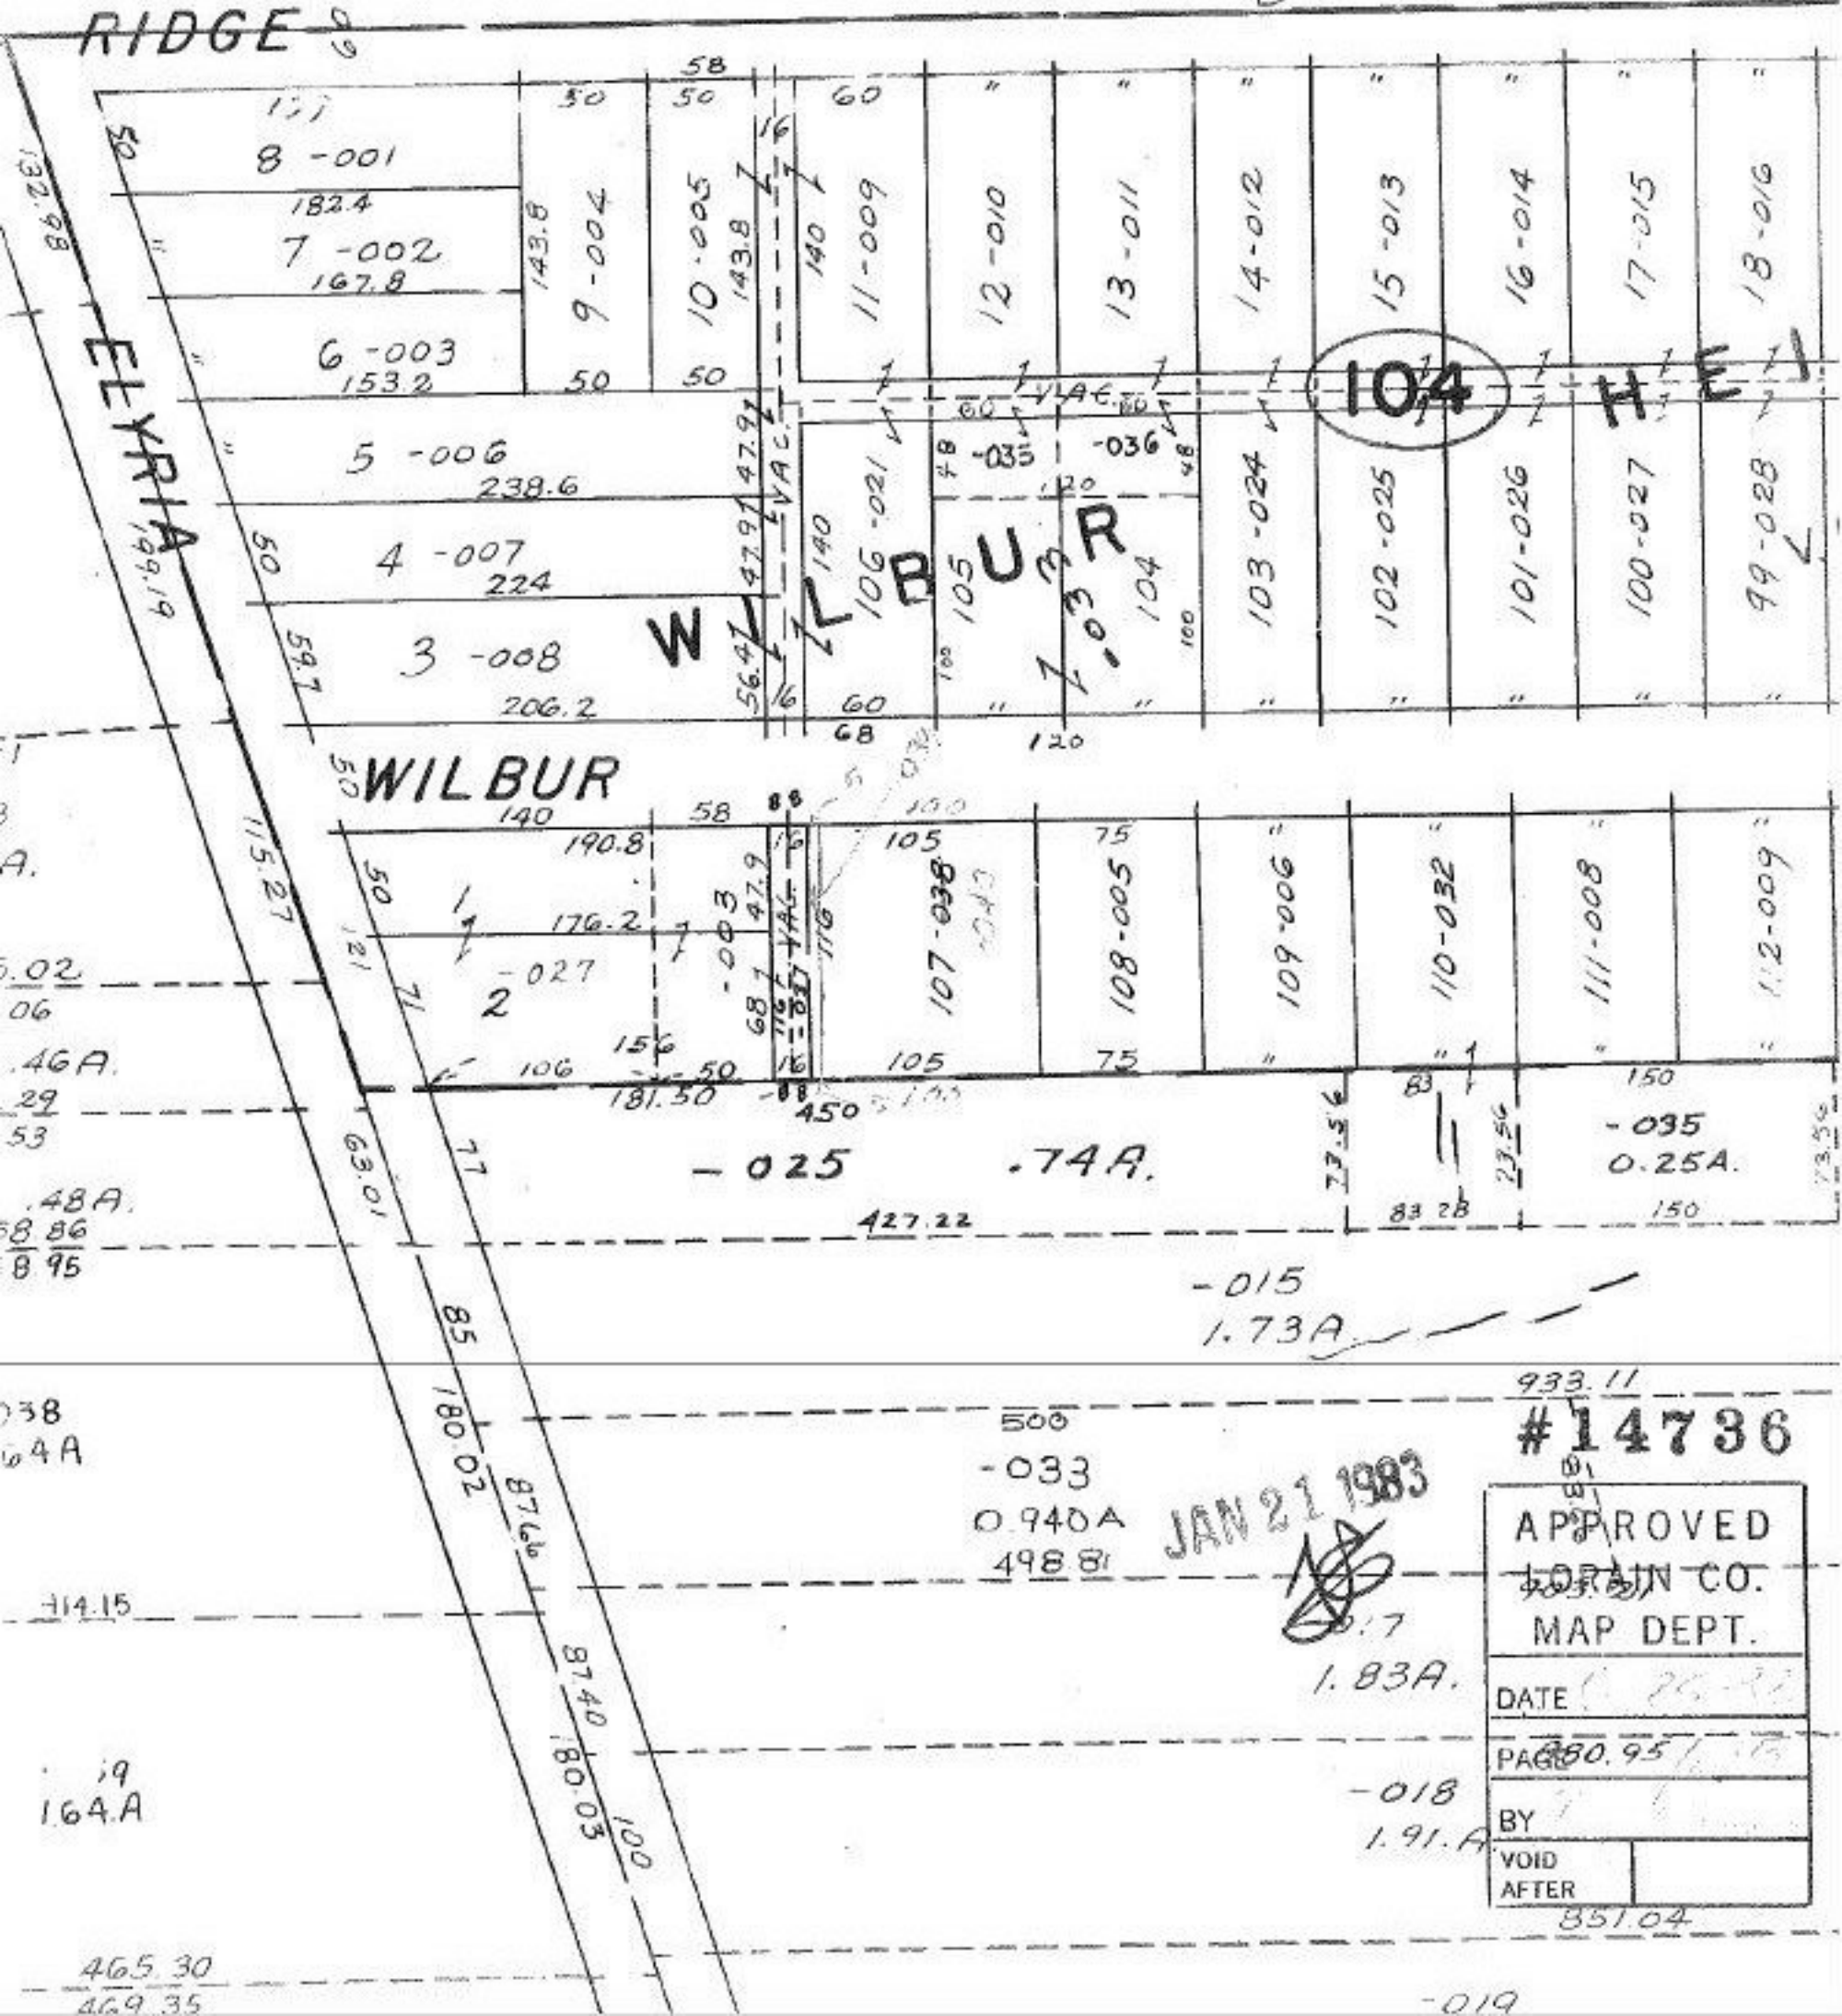

SEE 3-00-III-A

254

RIDGE

104

WILBUR

HE

#14736

JAN 21 1983

APPROVED  
LORAIN CO.  
MAP DEPT.

DATE 1-25-83

PAGE 80.95/17

BY  
VOID AFTER

851.04

-018  
1.91.A

-019