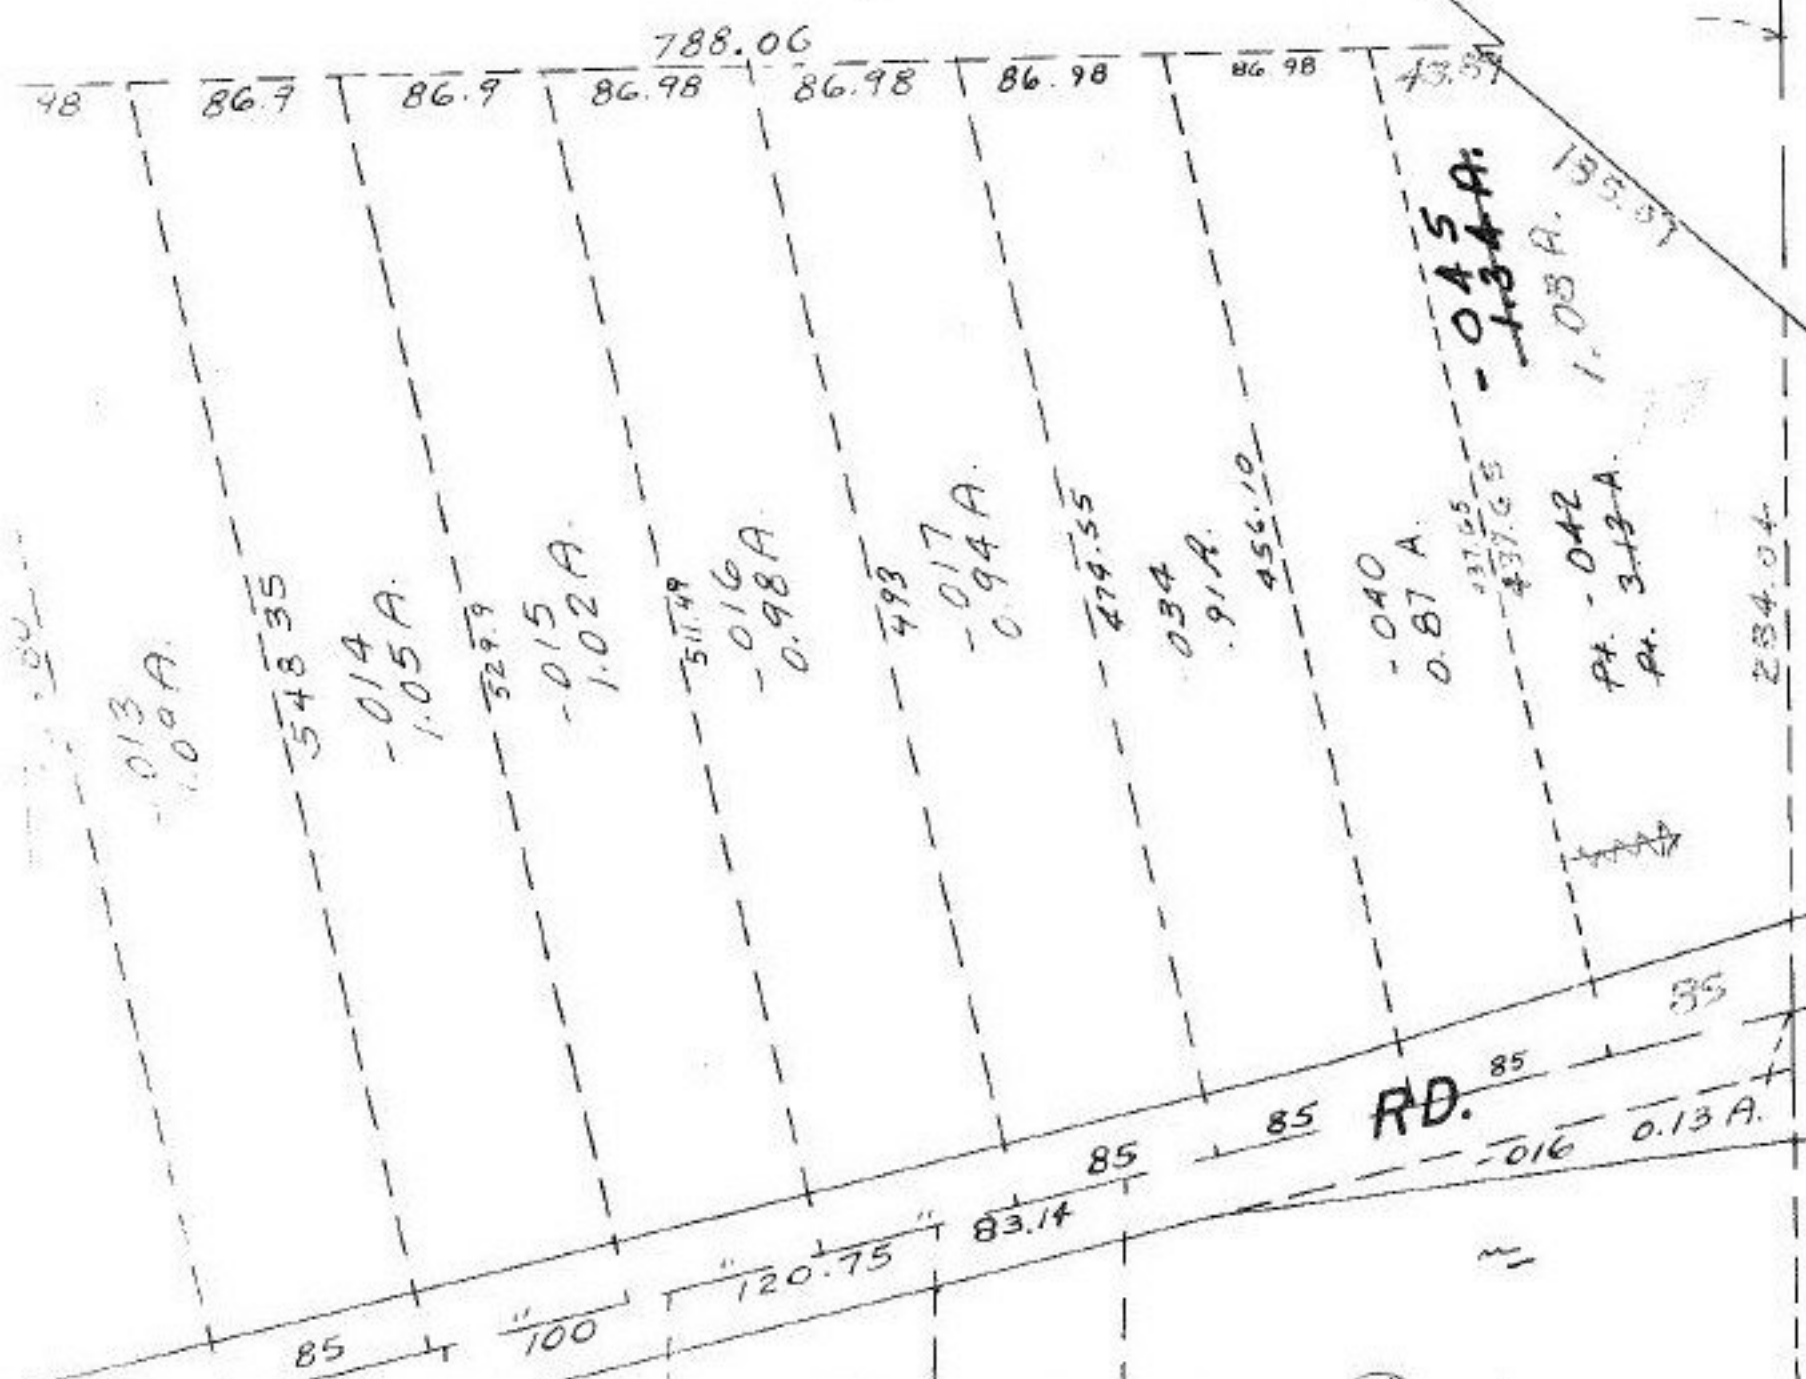

MIKE

Acreages Correction Only

SEE 7-00-002-B

Acreages Correction Per Deed: #14377
And Calc. of Map Dept.

JAN 8 1982

APPROVED LORAIN CO. MAP DEPT.	
DATE	9-9-81
PAGE	7-00-002-A
BY	Casalini J
VOID AFTER	14377