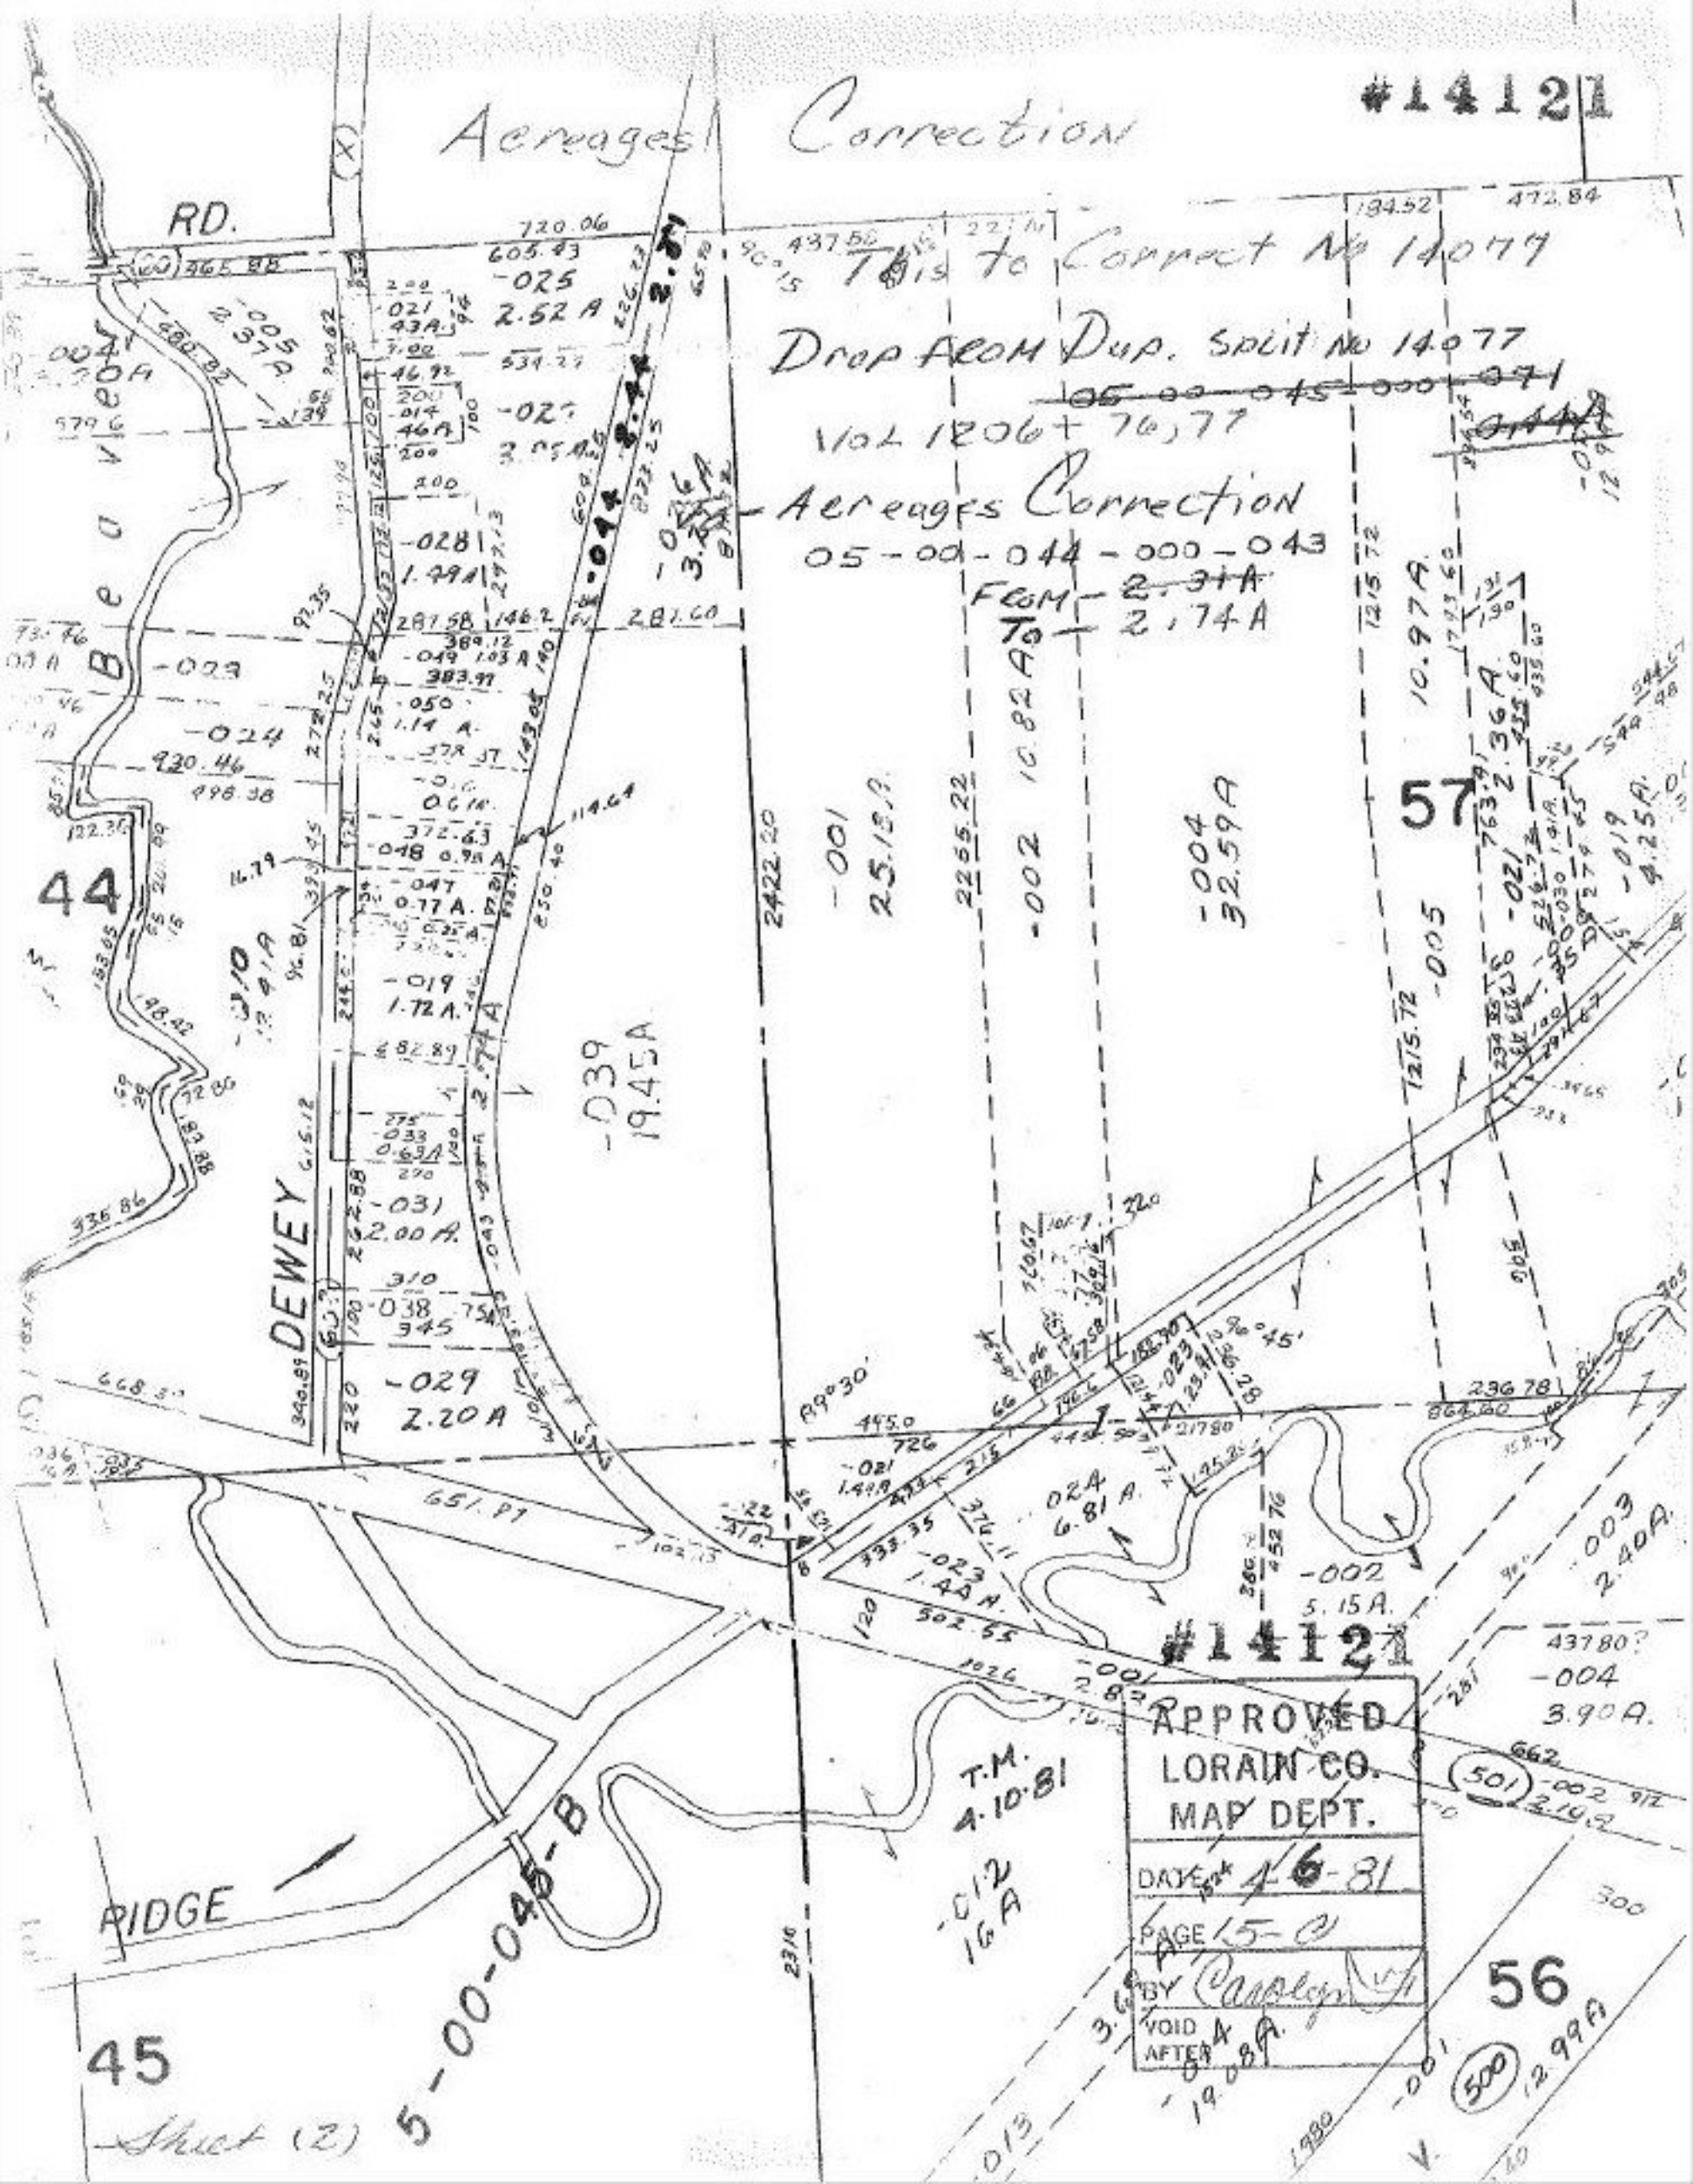

Acreages Correction

#14121

This to correct No 14077

Drop from Dup. Split No 14077

Vol 1206 + 76,77

Acreages Correction

05-00-044-000-043

FROM 2.31 A

TO 2.74 A

DEWEY

BEDVIEW

RIDGE

T.M. 4-10-81

APPROVED LORAIN CO. MAP DEPT.

DATE 4-6-81

PAGE 15-2

BY [Signature]

VOID AFTER 1908

45

5-00-045-B

56

500

Sheet (2)