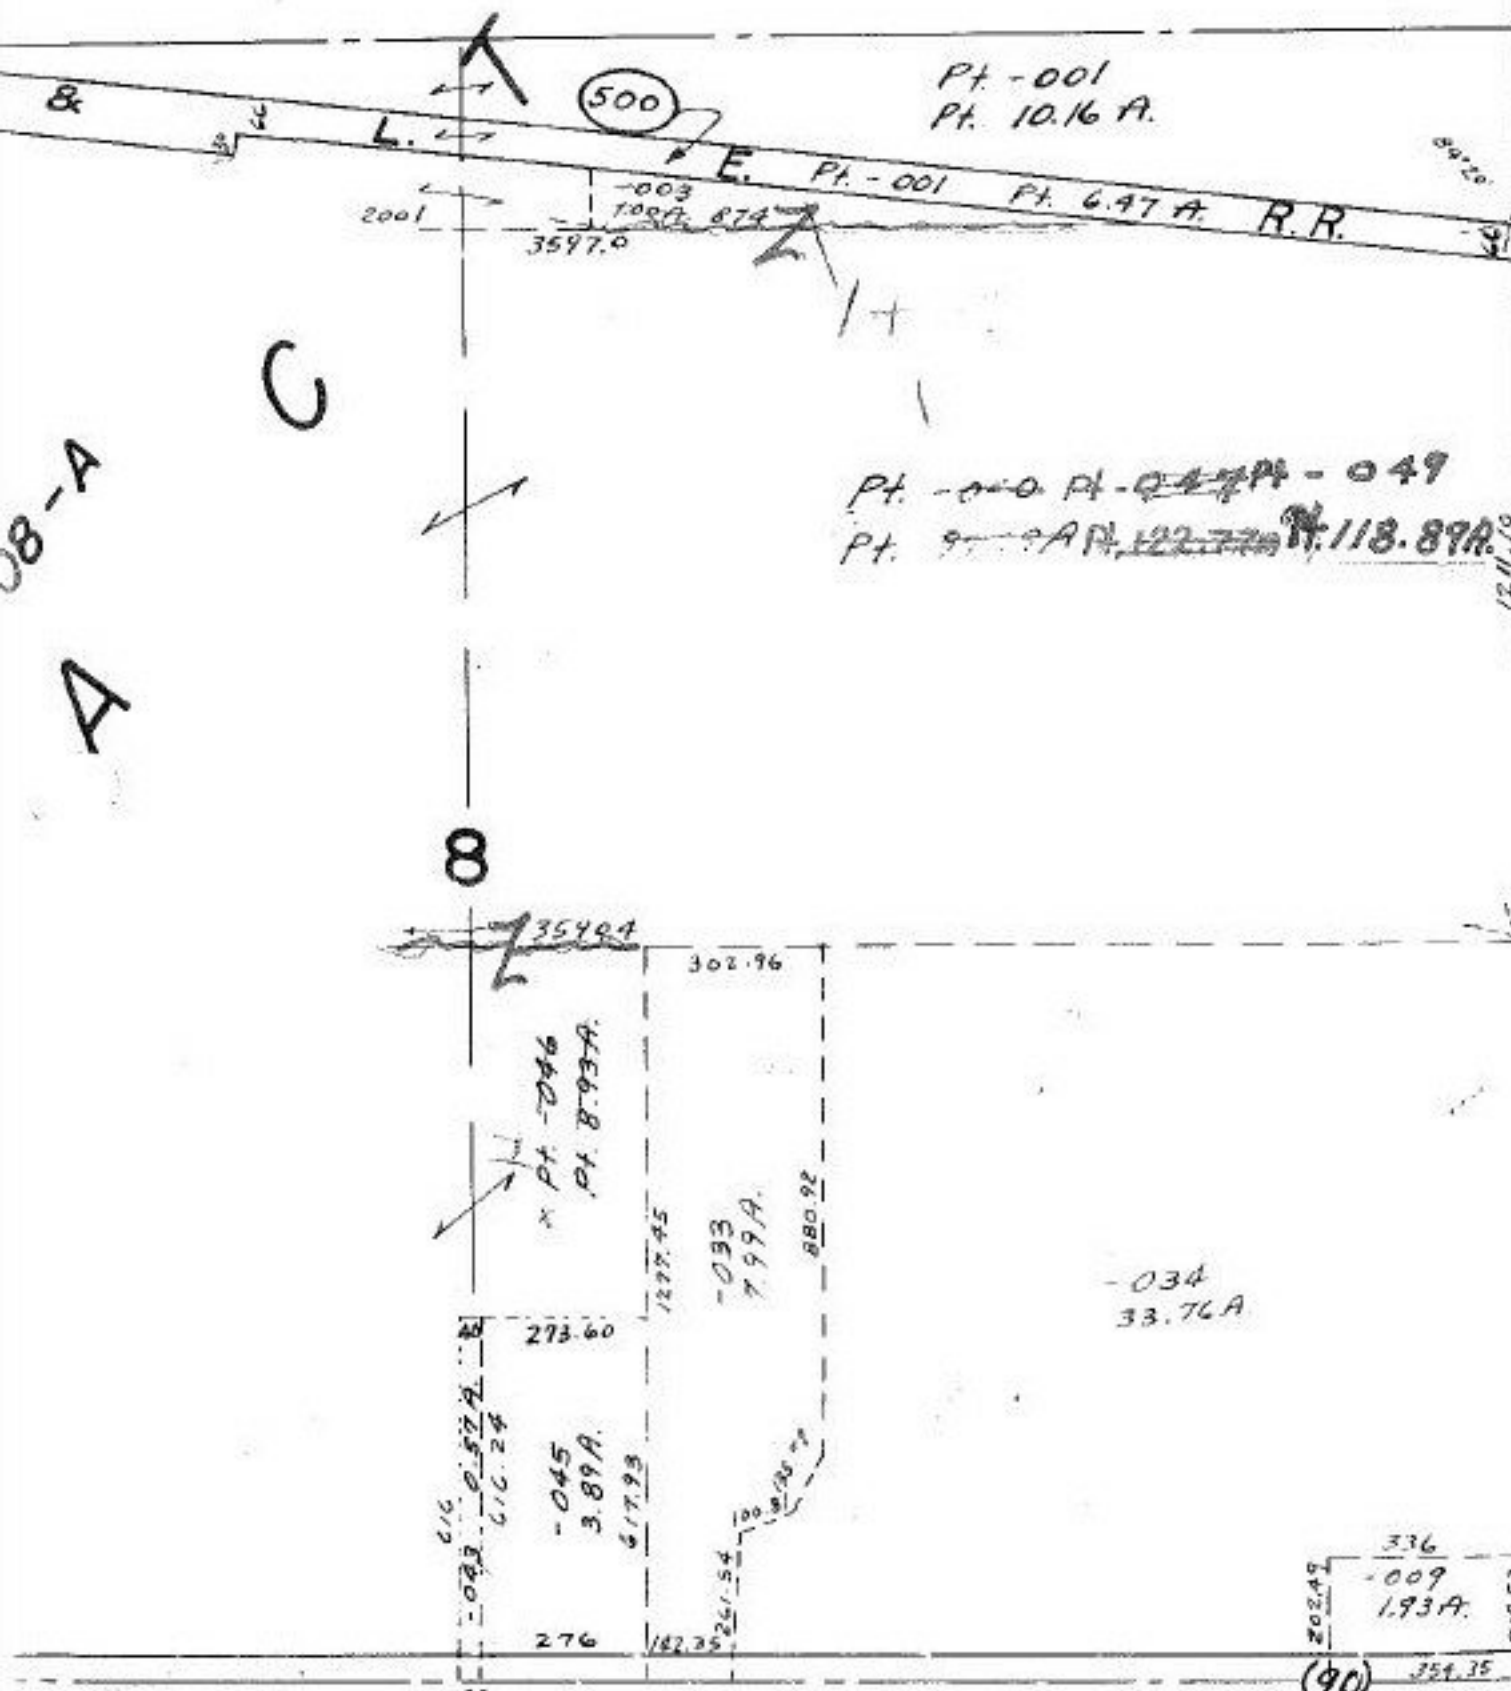

#14050

-016  
79.42 AC

08-A  
A

C

8

MAR 23 1981

#14050

APPROVED LORAIN CO. MAP DEPT.	
DATE 02-18-81	
PAGE 17-C 17-01-008-0	
BY Carolyn	
VOID AFTER	14050

WALK

RD.

18

TRACT 7 LOTS 3, 8  
 " 8 " 23, 24, 31