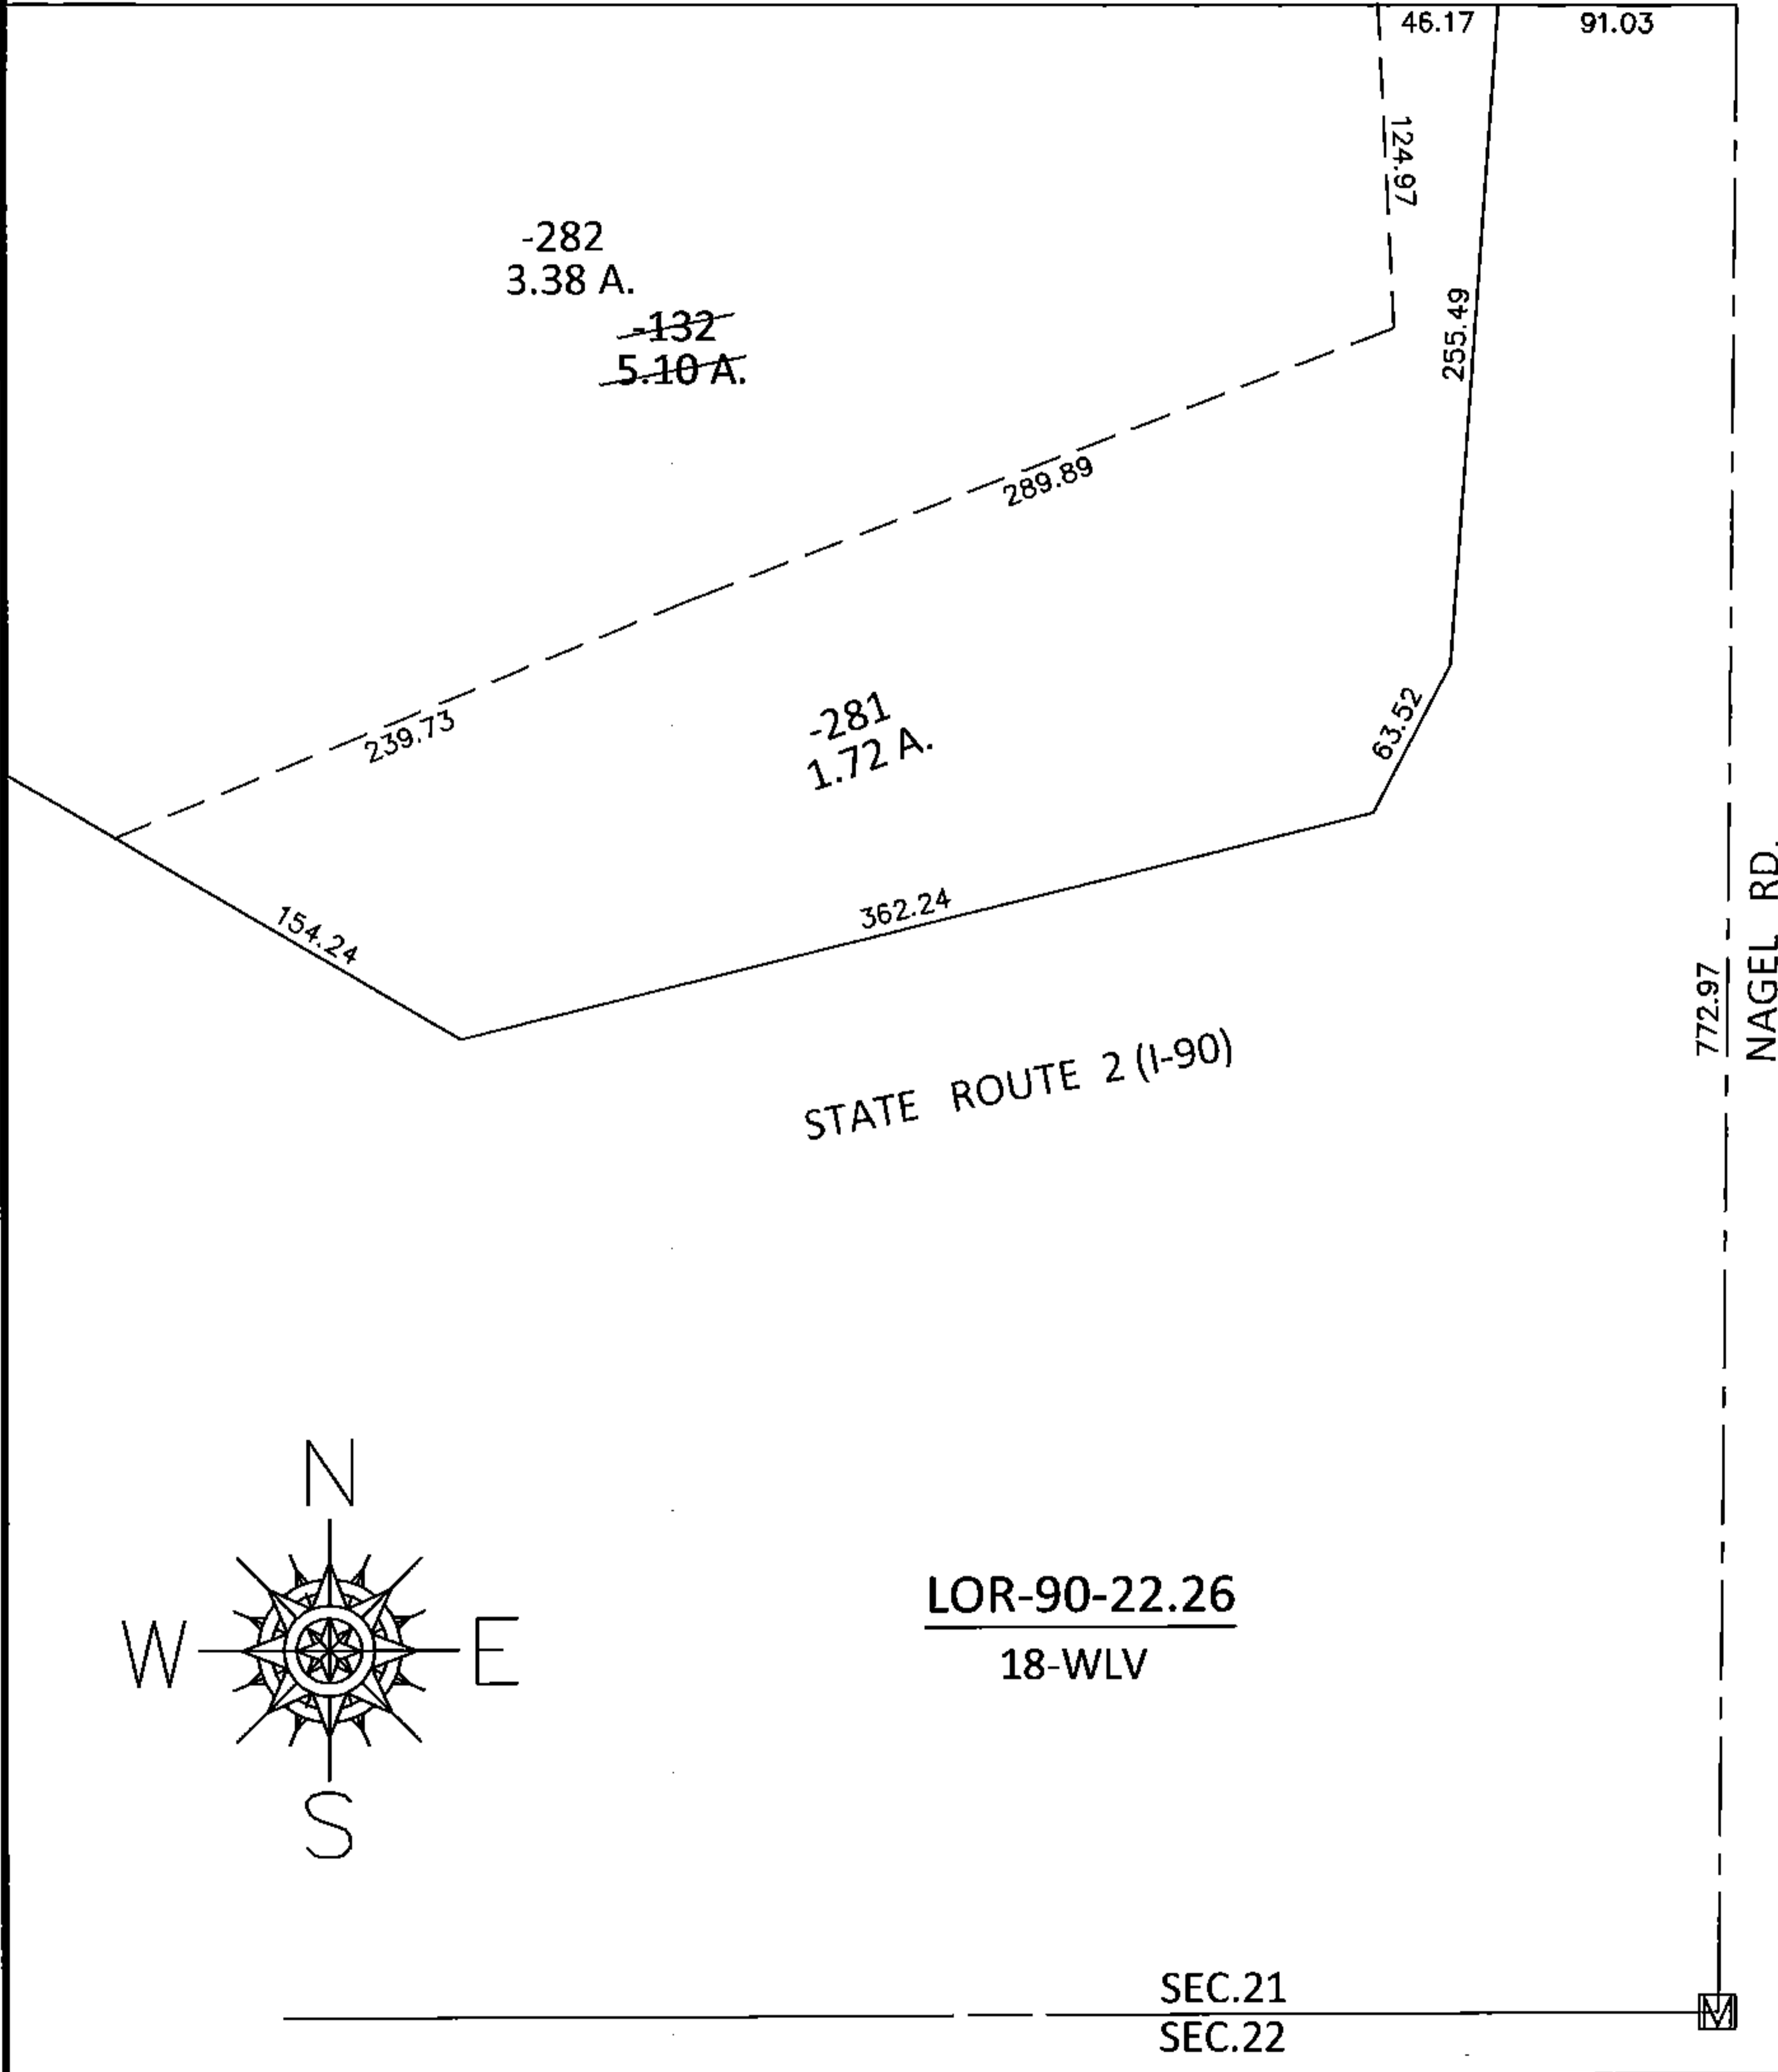

PARENT PARCEL: 04-00-021-000-132
CHILD PARCEL: 04-00-021-000-281, -282
STARTING POINT: INTERSECTION OF C/L OF NAGEL RD. AND SOUTH LINE OF SEC.21

14-00699

SPLITS/DEEDS PROCESSED
LORAIN COUNTY TAX MAP DEPARTMENT
226 MIDDLE AVE. ELYRIA, OHIO

SURVEYED BY: WILLIAM J. SALA
CLOSURE: .01:10,000
MAP PAGE(S): 4-00-021-H
APPROVED BY: RRM DATE: 11-25-14
SCALE: 1"= 100 PRIOR INST.: OR 1263/481