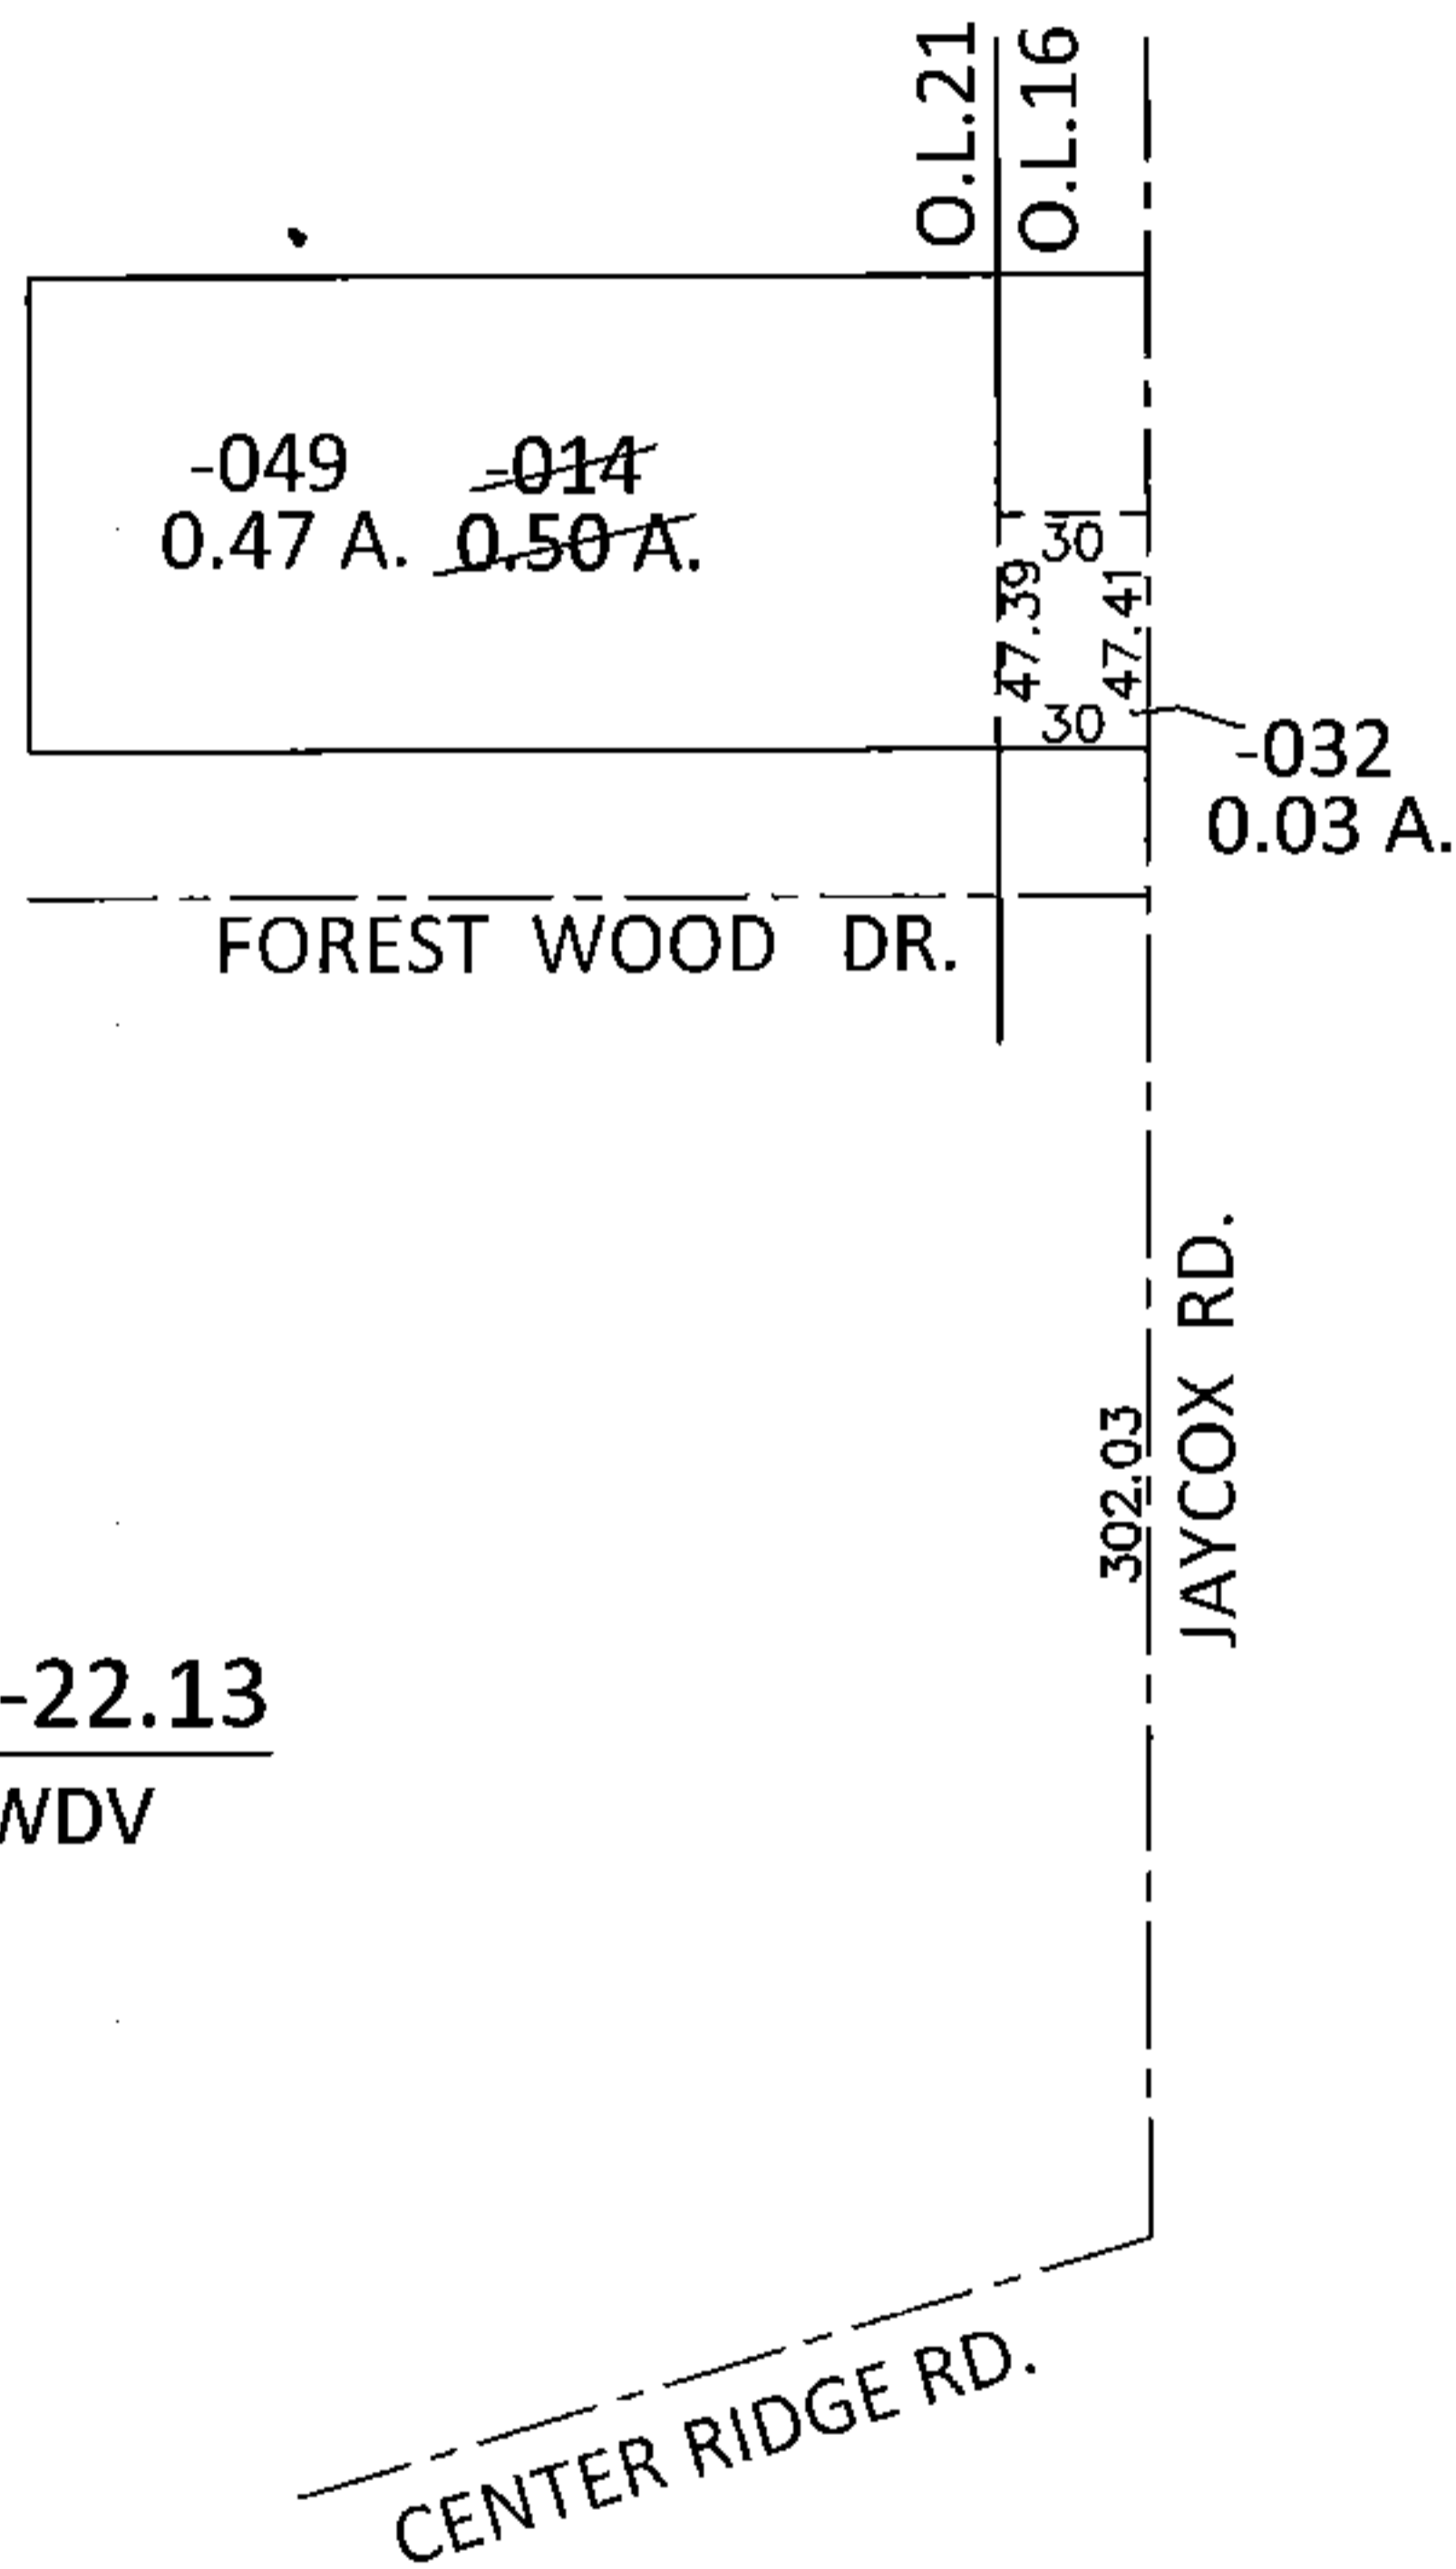

PARENT PARCEL: 07-00-021-116-014

CHILD PARCEL: 07-00-016-101-032, 07-00-021-116-049

STARTING POINT: INTERSECTION OF C/L OF CENTER RIDGE RD. AND C/L OF JAYCOX RD.

14-00662

LOR-20-22.13
271-WDV

SPLITS/DEEDS PROCESSED

LORAIN COUNTY TAX MAP DEPARTMENT
226 MIDDLE AVE. ELYRIA, OHIO

SURVEYED BY: WILLIAM D. THOMAS

CLOSURE: .00:10,000

MAP PAGE(S): 7-00-021-B

APPROVED BY: RRM DATE: 10-22-14

SCALE: 1"= 100 PRIOR INST.: OR 598/563