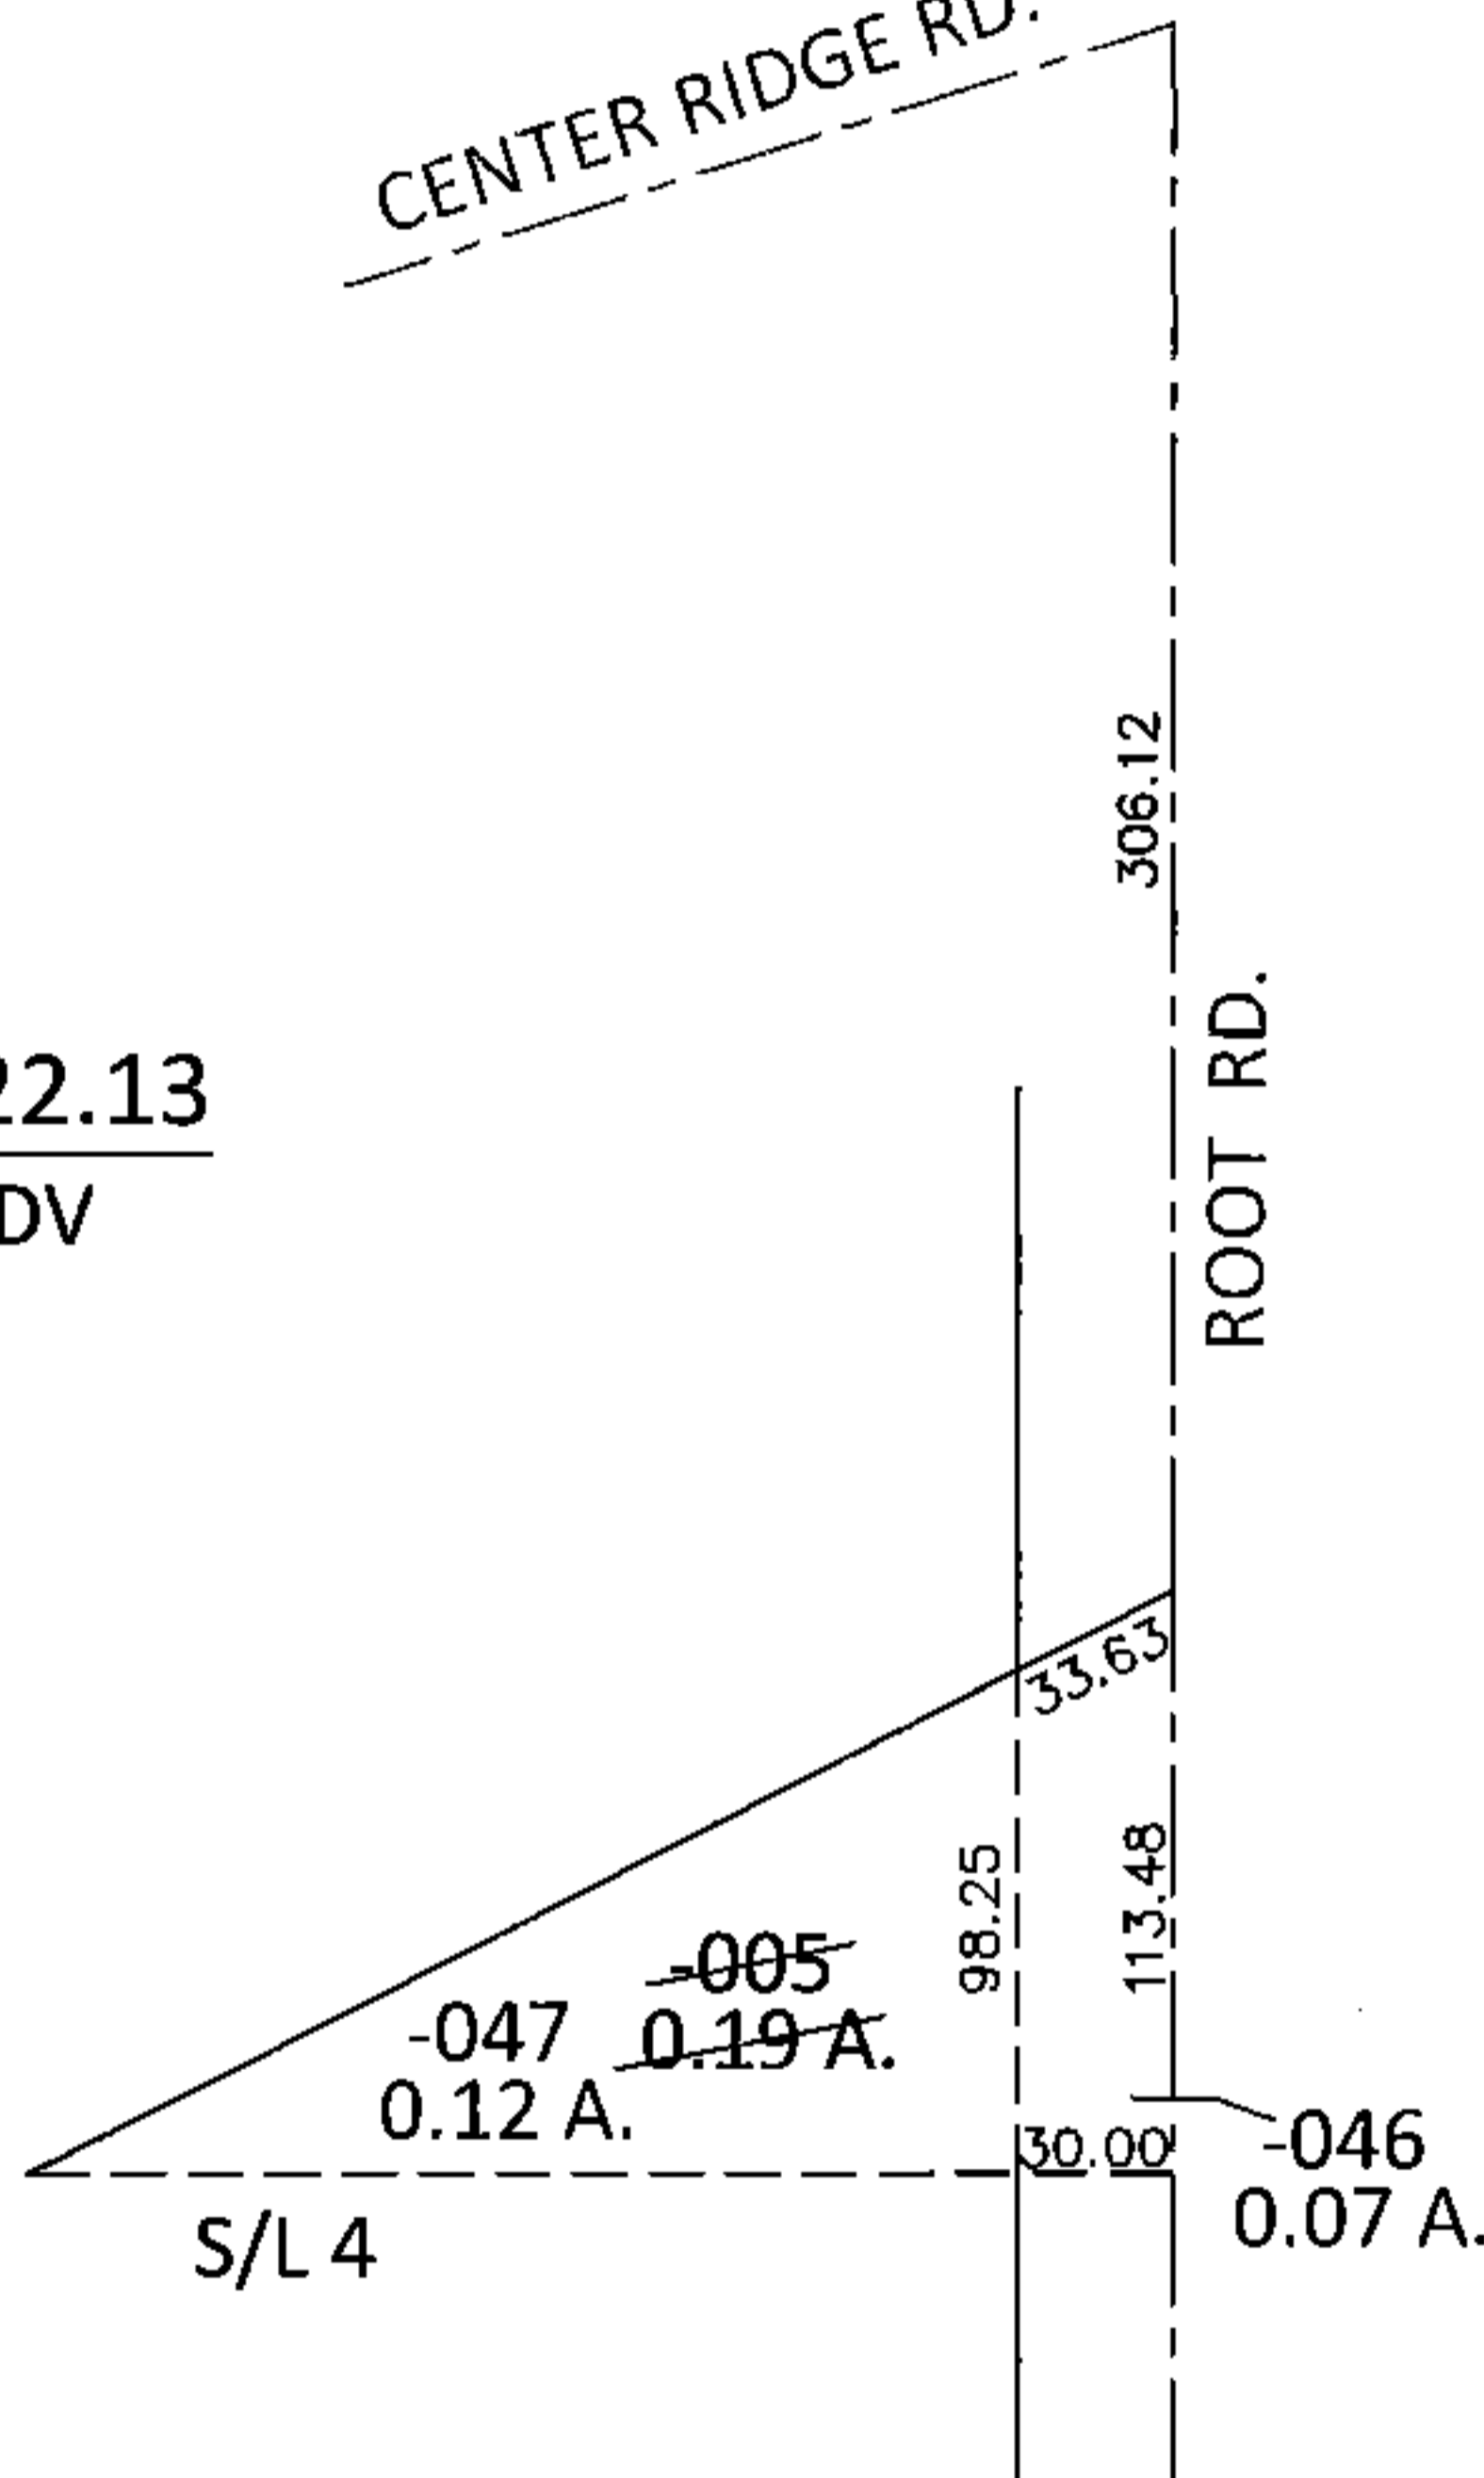

PARENT PARCEL: 07-00-021-118-005

CHILD PARCEL: 07-00-021-118-046, -047

STARTING POINT: INTERSECTION OF C/L OF CENTER RIDGE RD. AND C/L OF ROOT RD.

14-00658

CENTER RIDGE RD.

LOR-20-22.13
263-WDV

SPLITS/DEEDS PROCESSED

LORAIN COUNTY TAX MAP DEPARTMENT
226 MIDDLE AVE. ELYRIA, OHIO

SURVEYED BY: WILLIAM D. THOMAS

CLOSURE: .00:10,000

MAP PAGE(S): 7-00-021-D

APPROVED BY: RRM DATE: 10-16-14

SCALE: 1"= 100 PRIOR INST.: OR 158/536