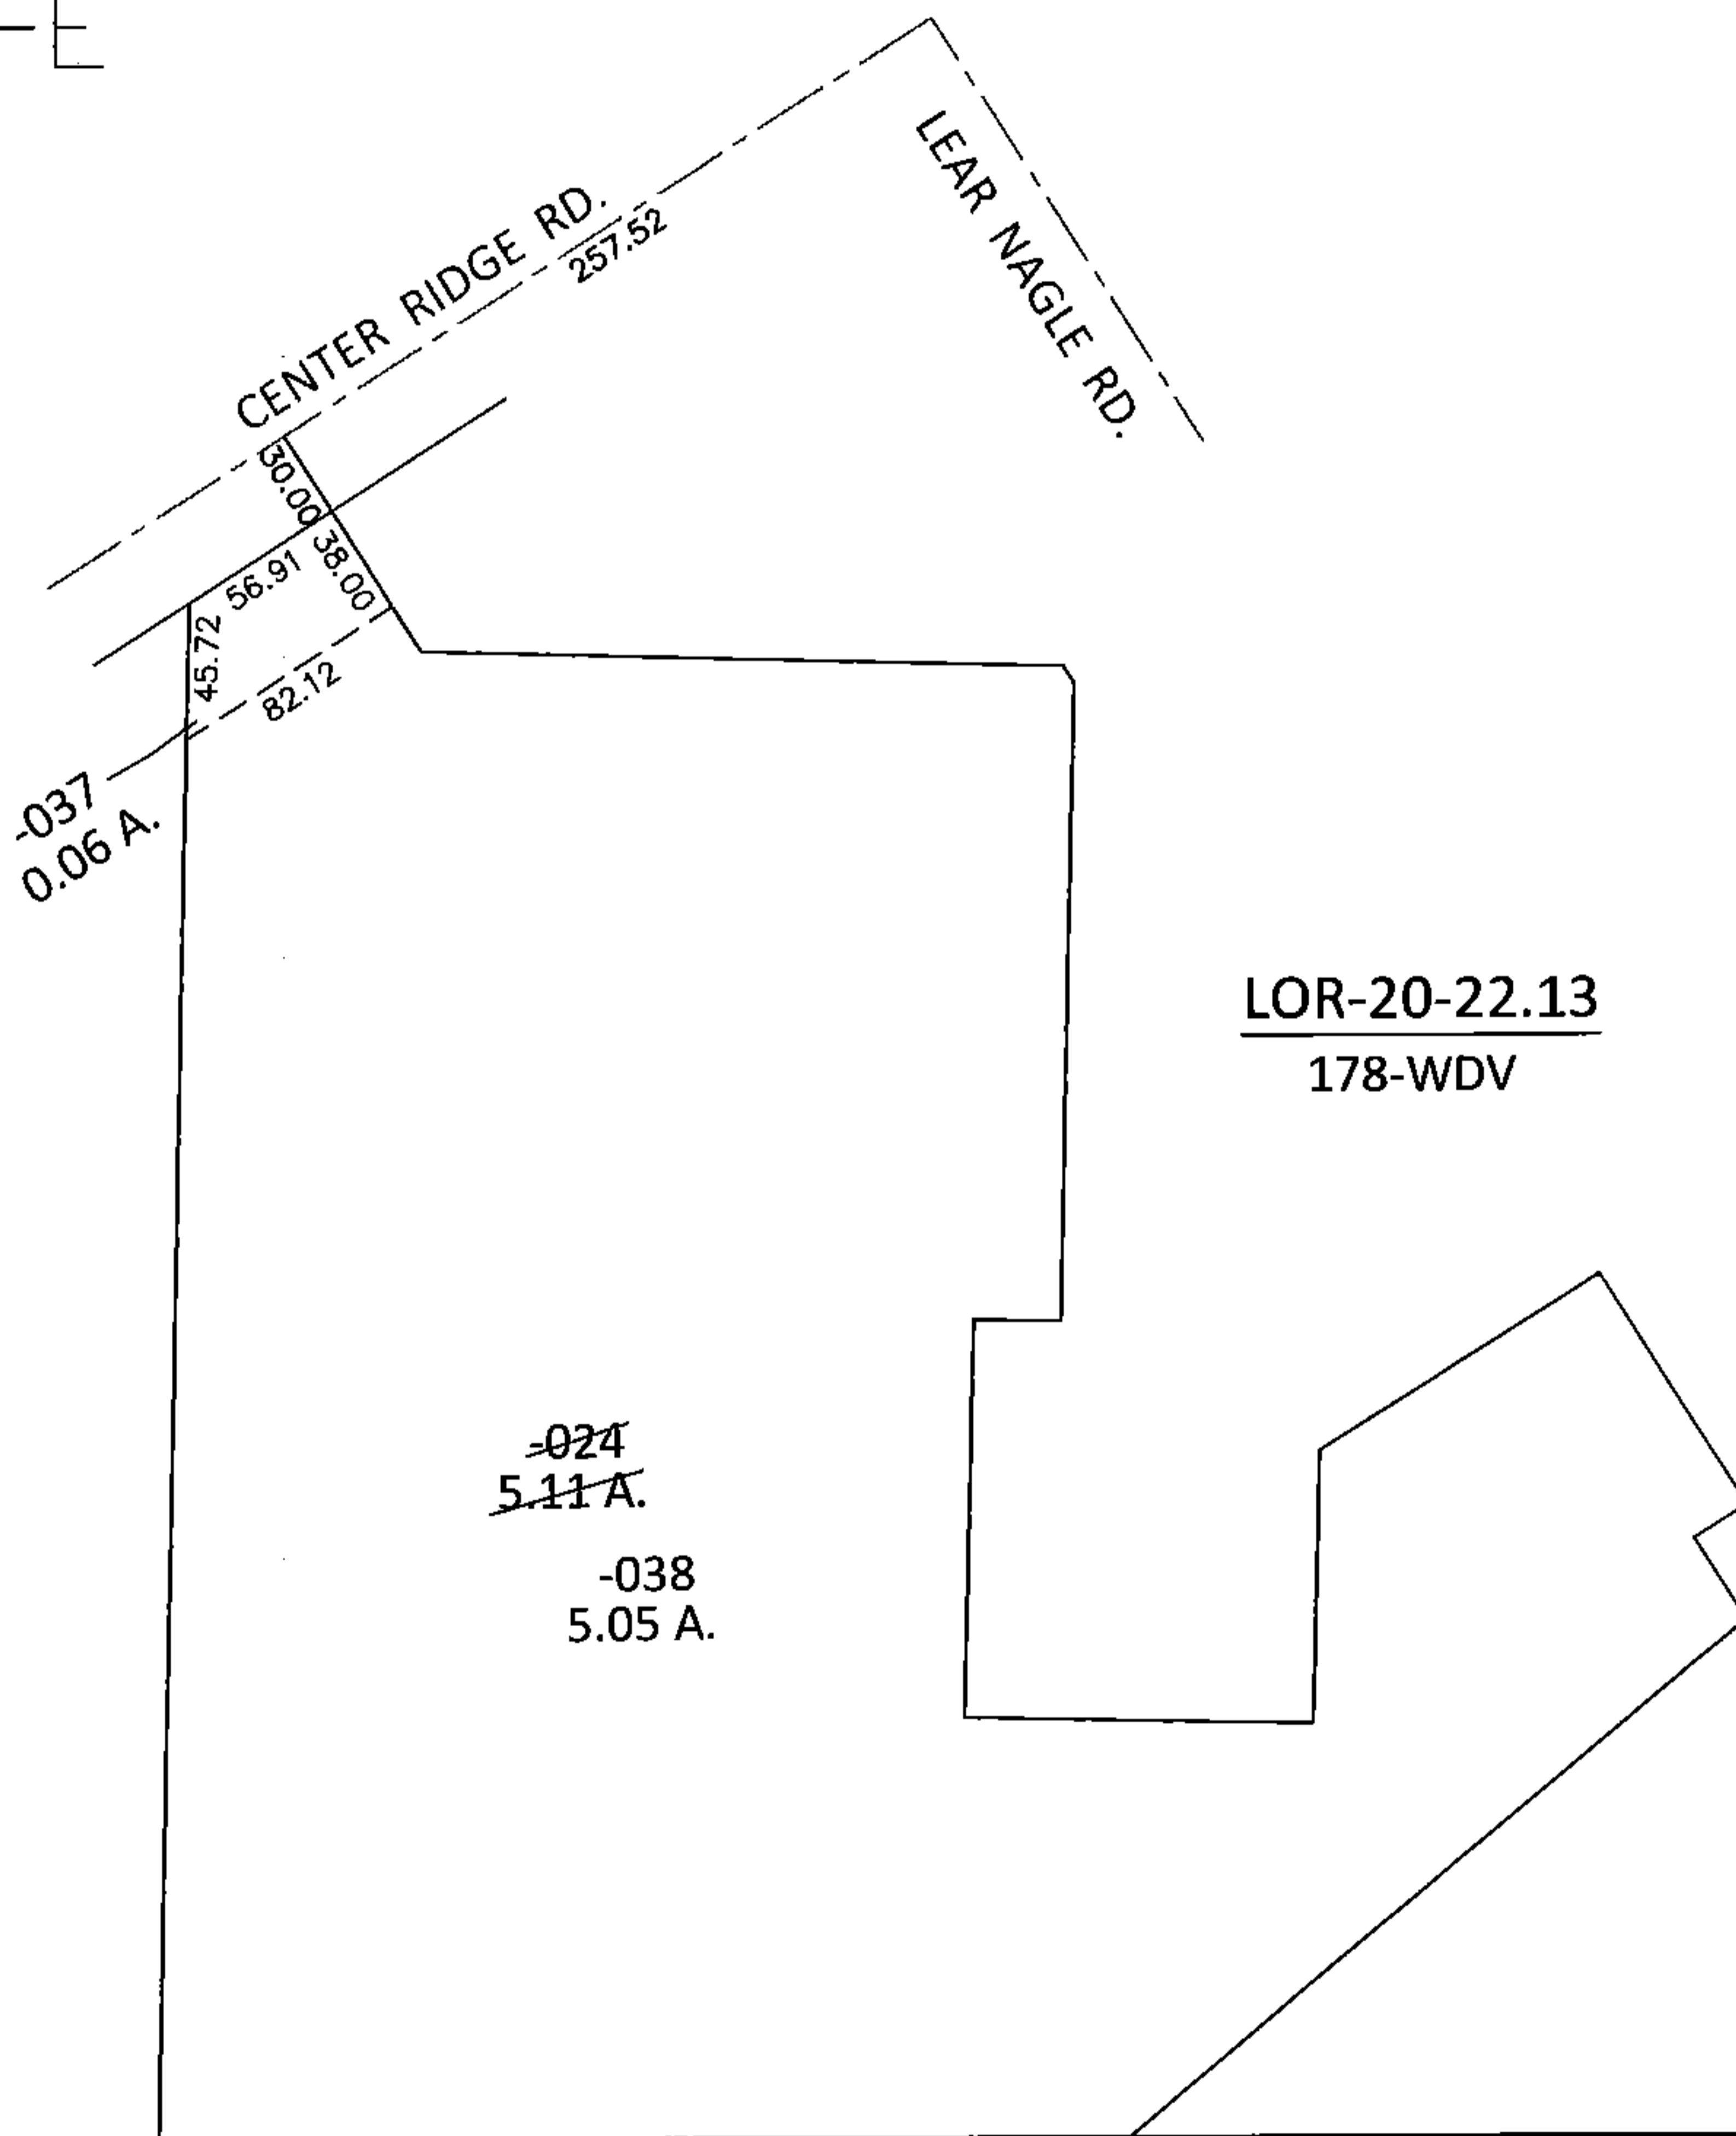

PARENT PARCEL: 07-00-008-116-024

CHILD PARCEL: 07-00-008-116-037, -038

14-00630

STARTING POINT: INTERSECTION OF C/L OF CENTER RIDGE RD. AND C/L OF LEAR NAGLE RD.

SPLITS/DEEDS PROCESSED

LORAIN COUNTY TAX MAP DEPARTMENT
226 MIDDLE AVE. ELYRIA, OHIO

SURVEYED BY: WILLIAM D. THOMAS
 CLOSURE: .01:10,000
 MAP PAGE(S): 7-00-008-C
 APPROVED BY: RRM DATE: 3-5-15
 SCALE: 1"= 100 PRIOR INST.: 20050110074