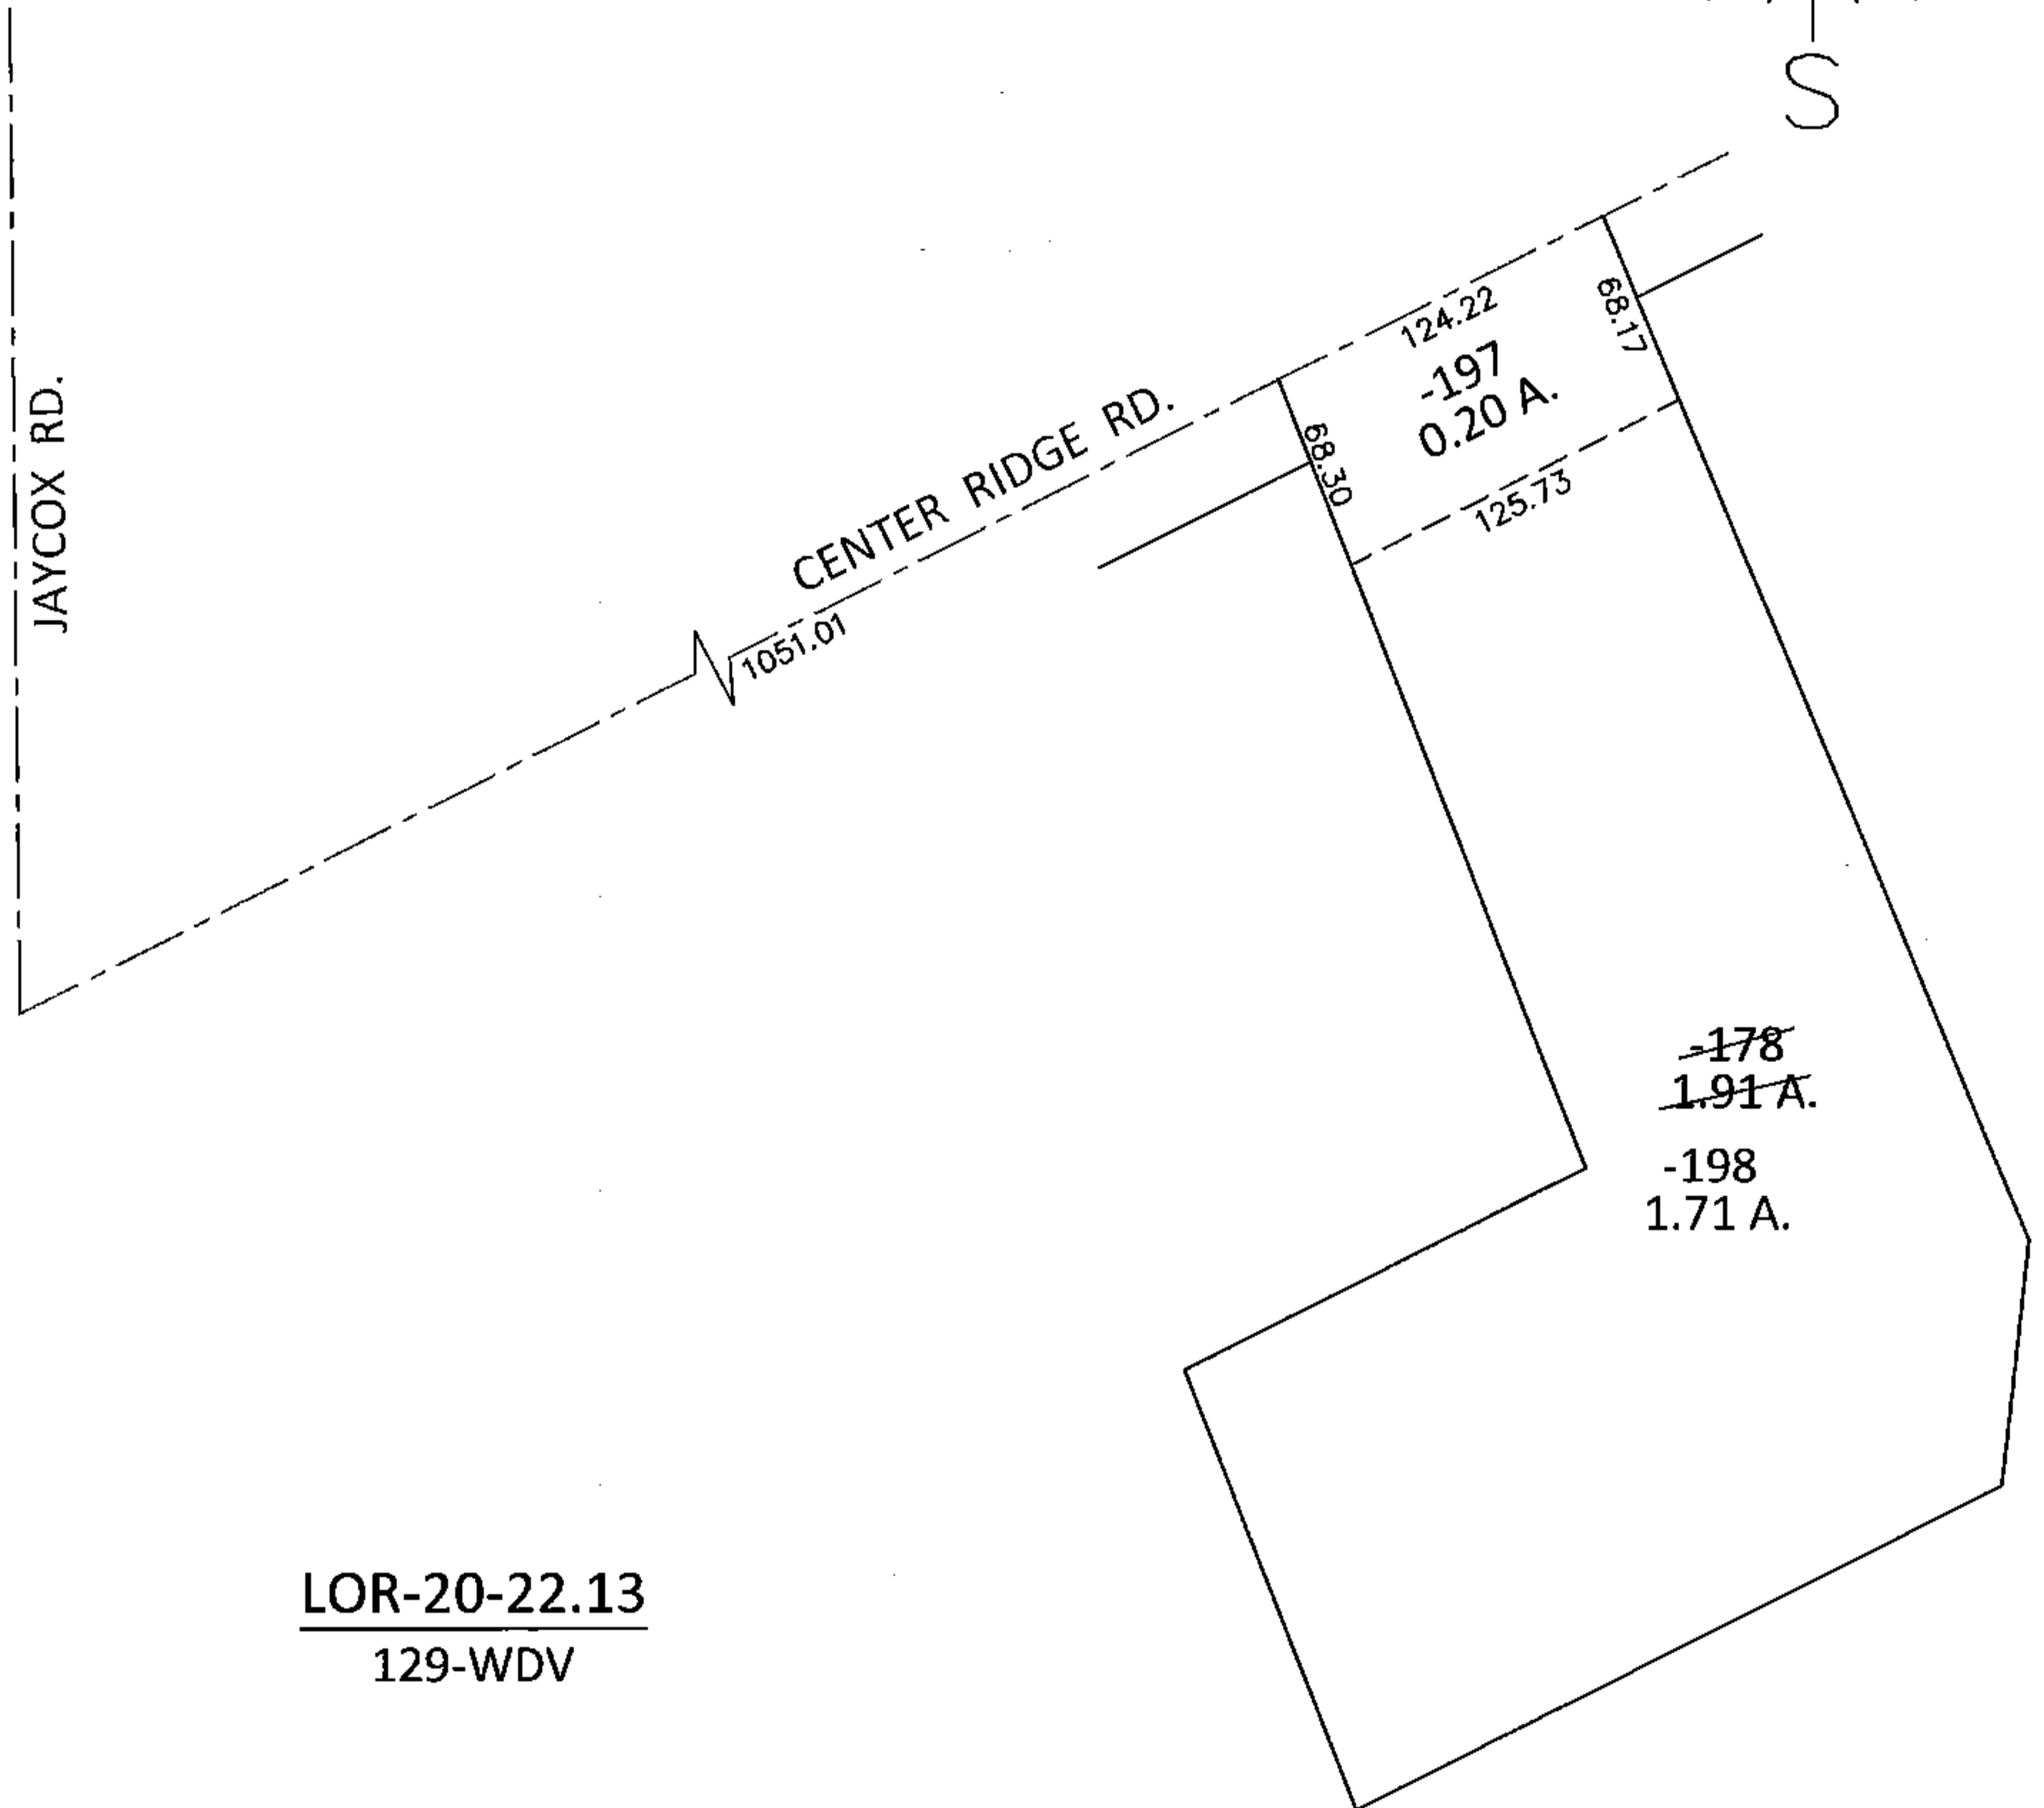

PARENT PARCEL: 07-00-016-104-178

CHILD PARCEL: 07-00-016-104-197, -198

STARTING POINT: INTERSECTION OF C/L OF CENTER RIDGE RD. AND C/L OF JAYCOX RD.

14-00595

SPLITS/DEEDS PROCESSED

LORAIN COUNTY TAX MAP DEPARTMENT
226 MIDDLE AVE. ELYRIA, OHIO

SURVEYED BY: WILLIAM D. THOMAS

CLOSURE: .01:10,000

MAP PAGE(S): 7-00-016-A

APPROVED BY: RRM DATE: 11-12-14

SCALE: 1"= 100 PRIOR INST.: 20100358089