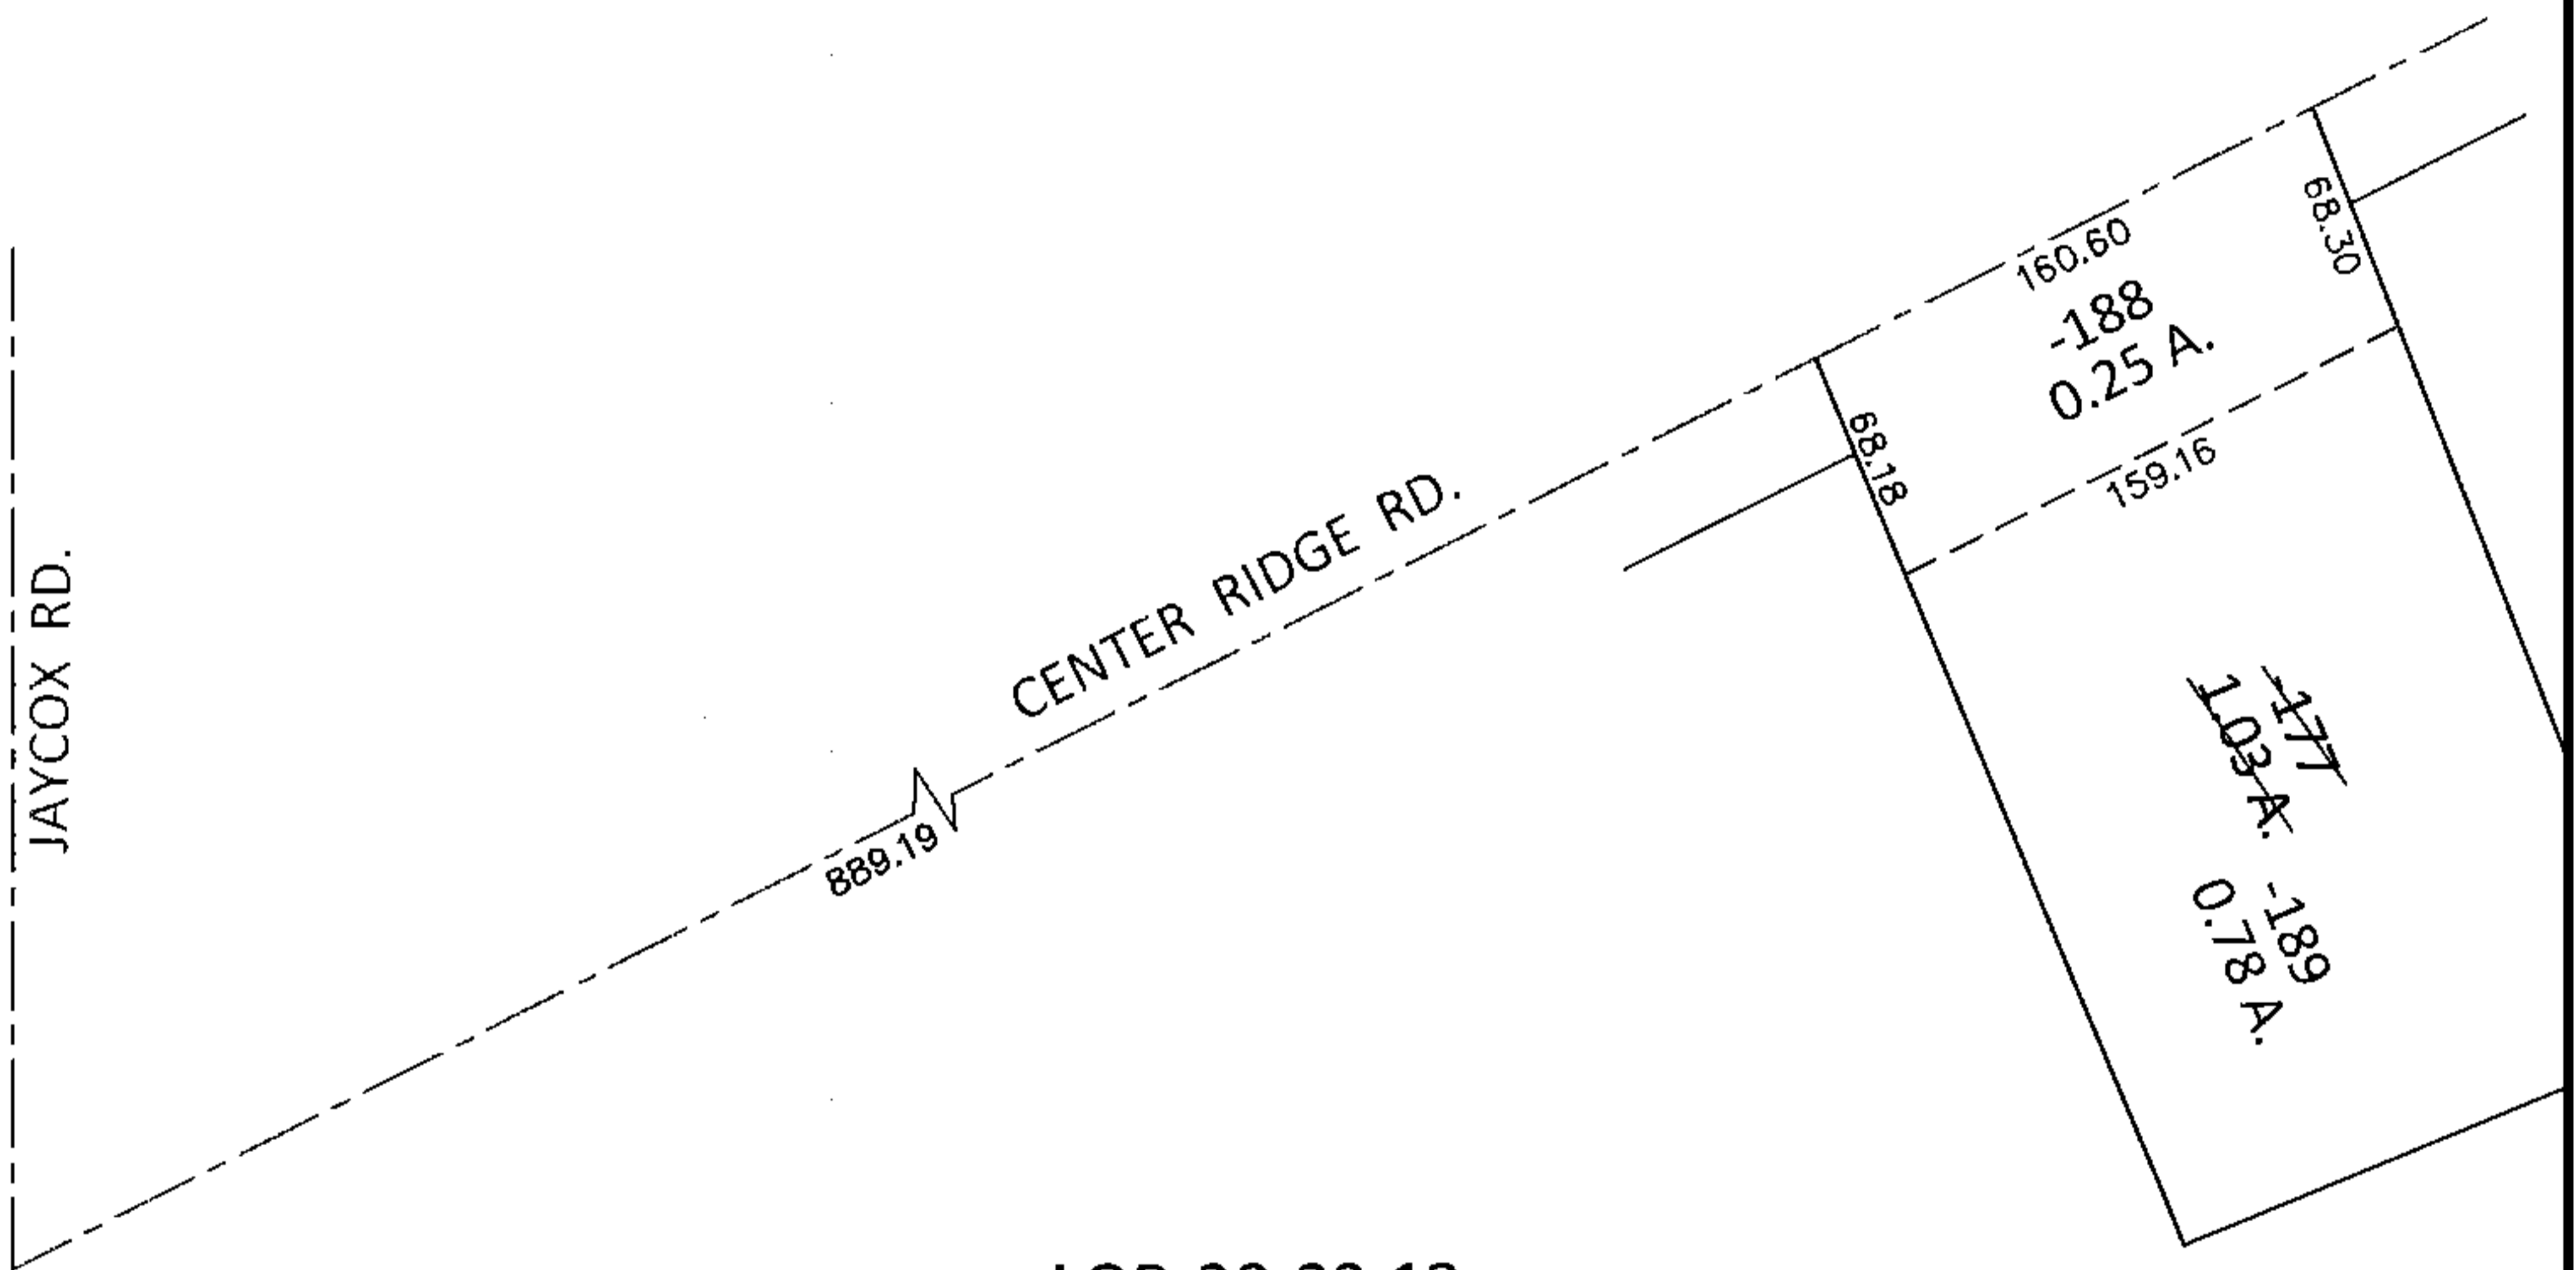

PARENT PARCEL: 07-00-016-104-177

CHILD PARCEL: 07-00-016-104-188, -189

STARTING POINT: INTERSECTION OF C/L OF CENTER RIDGE RD. AND C/L OF JAYCOX RD.

14-00594

LOR-20-22.13  
128-WDV

SPLITS/DEEDS PROCESSED

LORAIN COUNTY TAX MAP DEPARTMENT  
226 MIDDLE AVE. ELYRIA, OHIO

SURVEYED BY: WILLIAM D. THOMAS

CLOSURE: .00:10,000

MAP PAGE(S): 7-00-016-A

APPROVED BY: RRM DATE: 10-21-14

SCALE: 1"= 100 PRIOR INST.: 20040985802