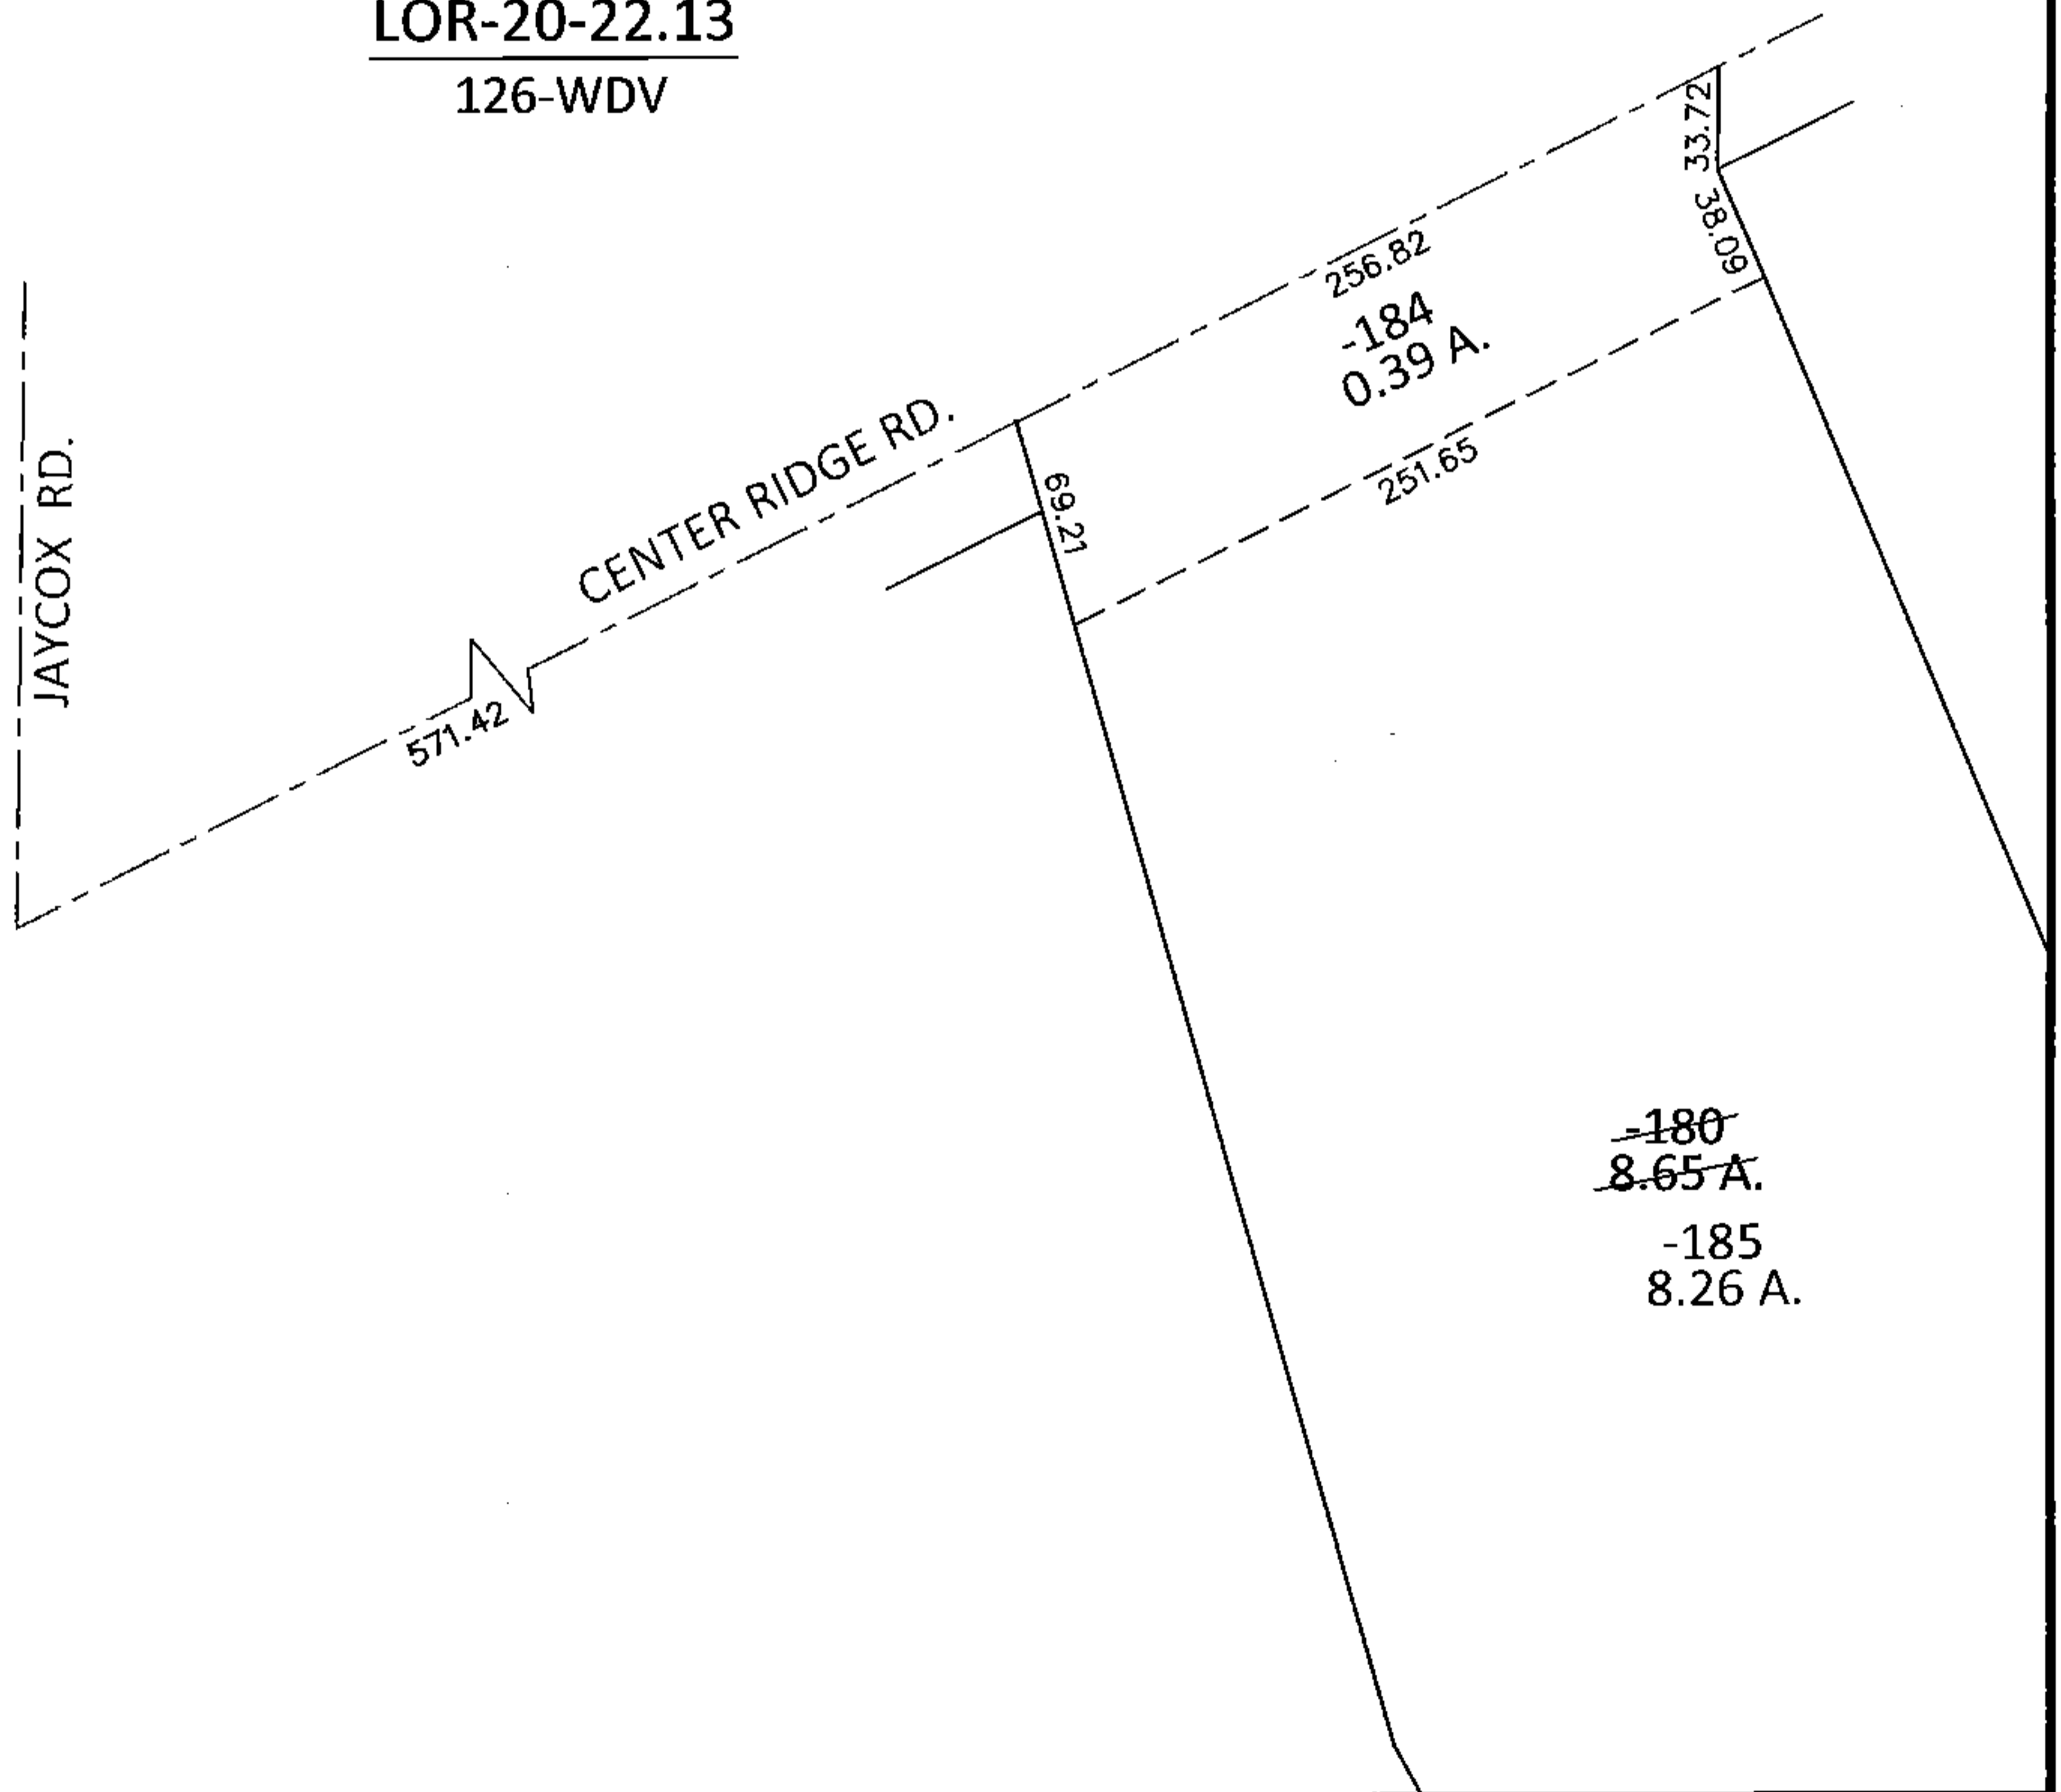

PARENT PARCEL: 07-00-016-104-180

CHILD PARCEL: 07-00-016-104-184, -185

STARTING POINT: INTERSECTION OF C/L OF CENTER RIDGE RD. AND C/L OF JAYCOX RD.

14-00592

LOR-20-22.13  
126-WDV

SPLITS/DEEDS PROCESSED

LORAIN COUNTY TAX MAP DEPARTMENT  
226 MIDDLE AVE. ELYRIA, OHIO

SURVEYED BY: WILLIAM D. THOMAS

CLOSURE: .00:10,000

MAP PAGE(S): 7-00-016-A

APPROVED BY: RRM DATE: 10-2-14

SCALE: 1"= 100 PRIOR INST.: 20060154188