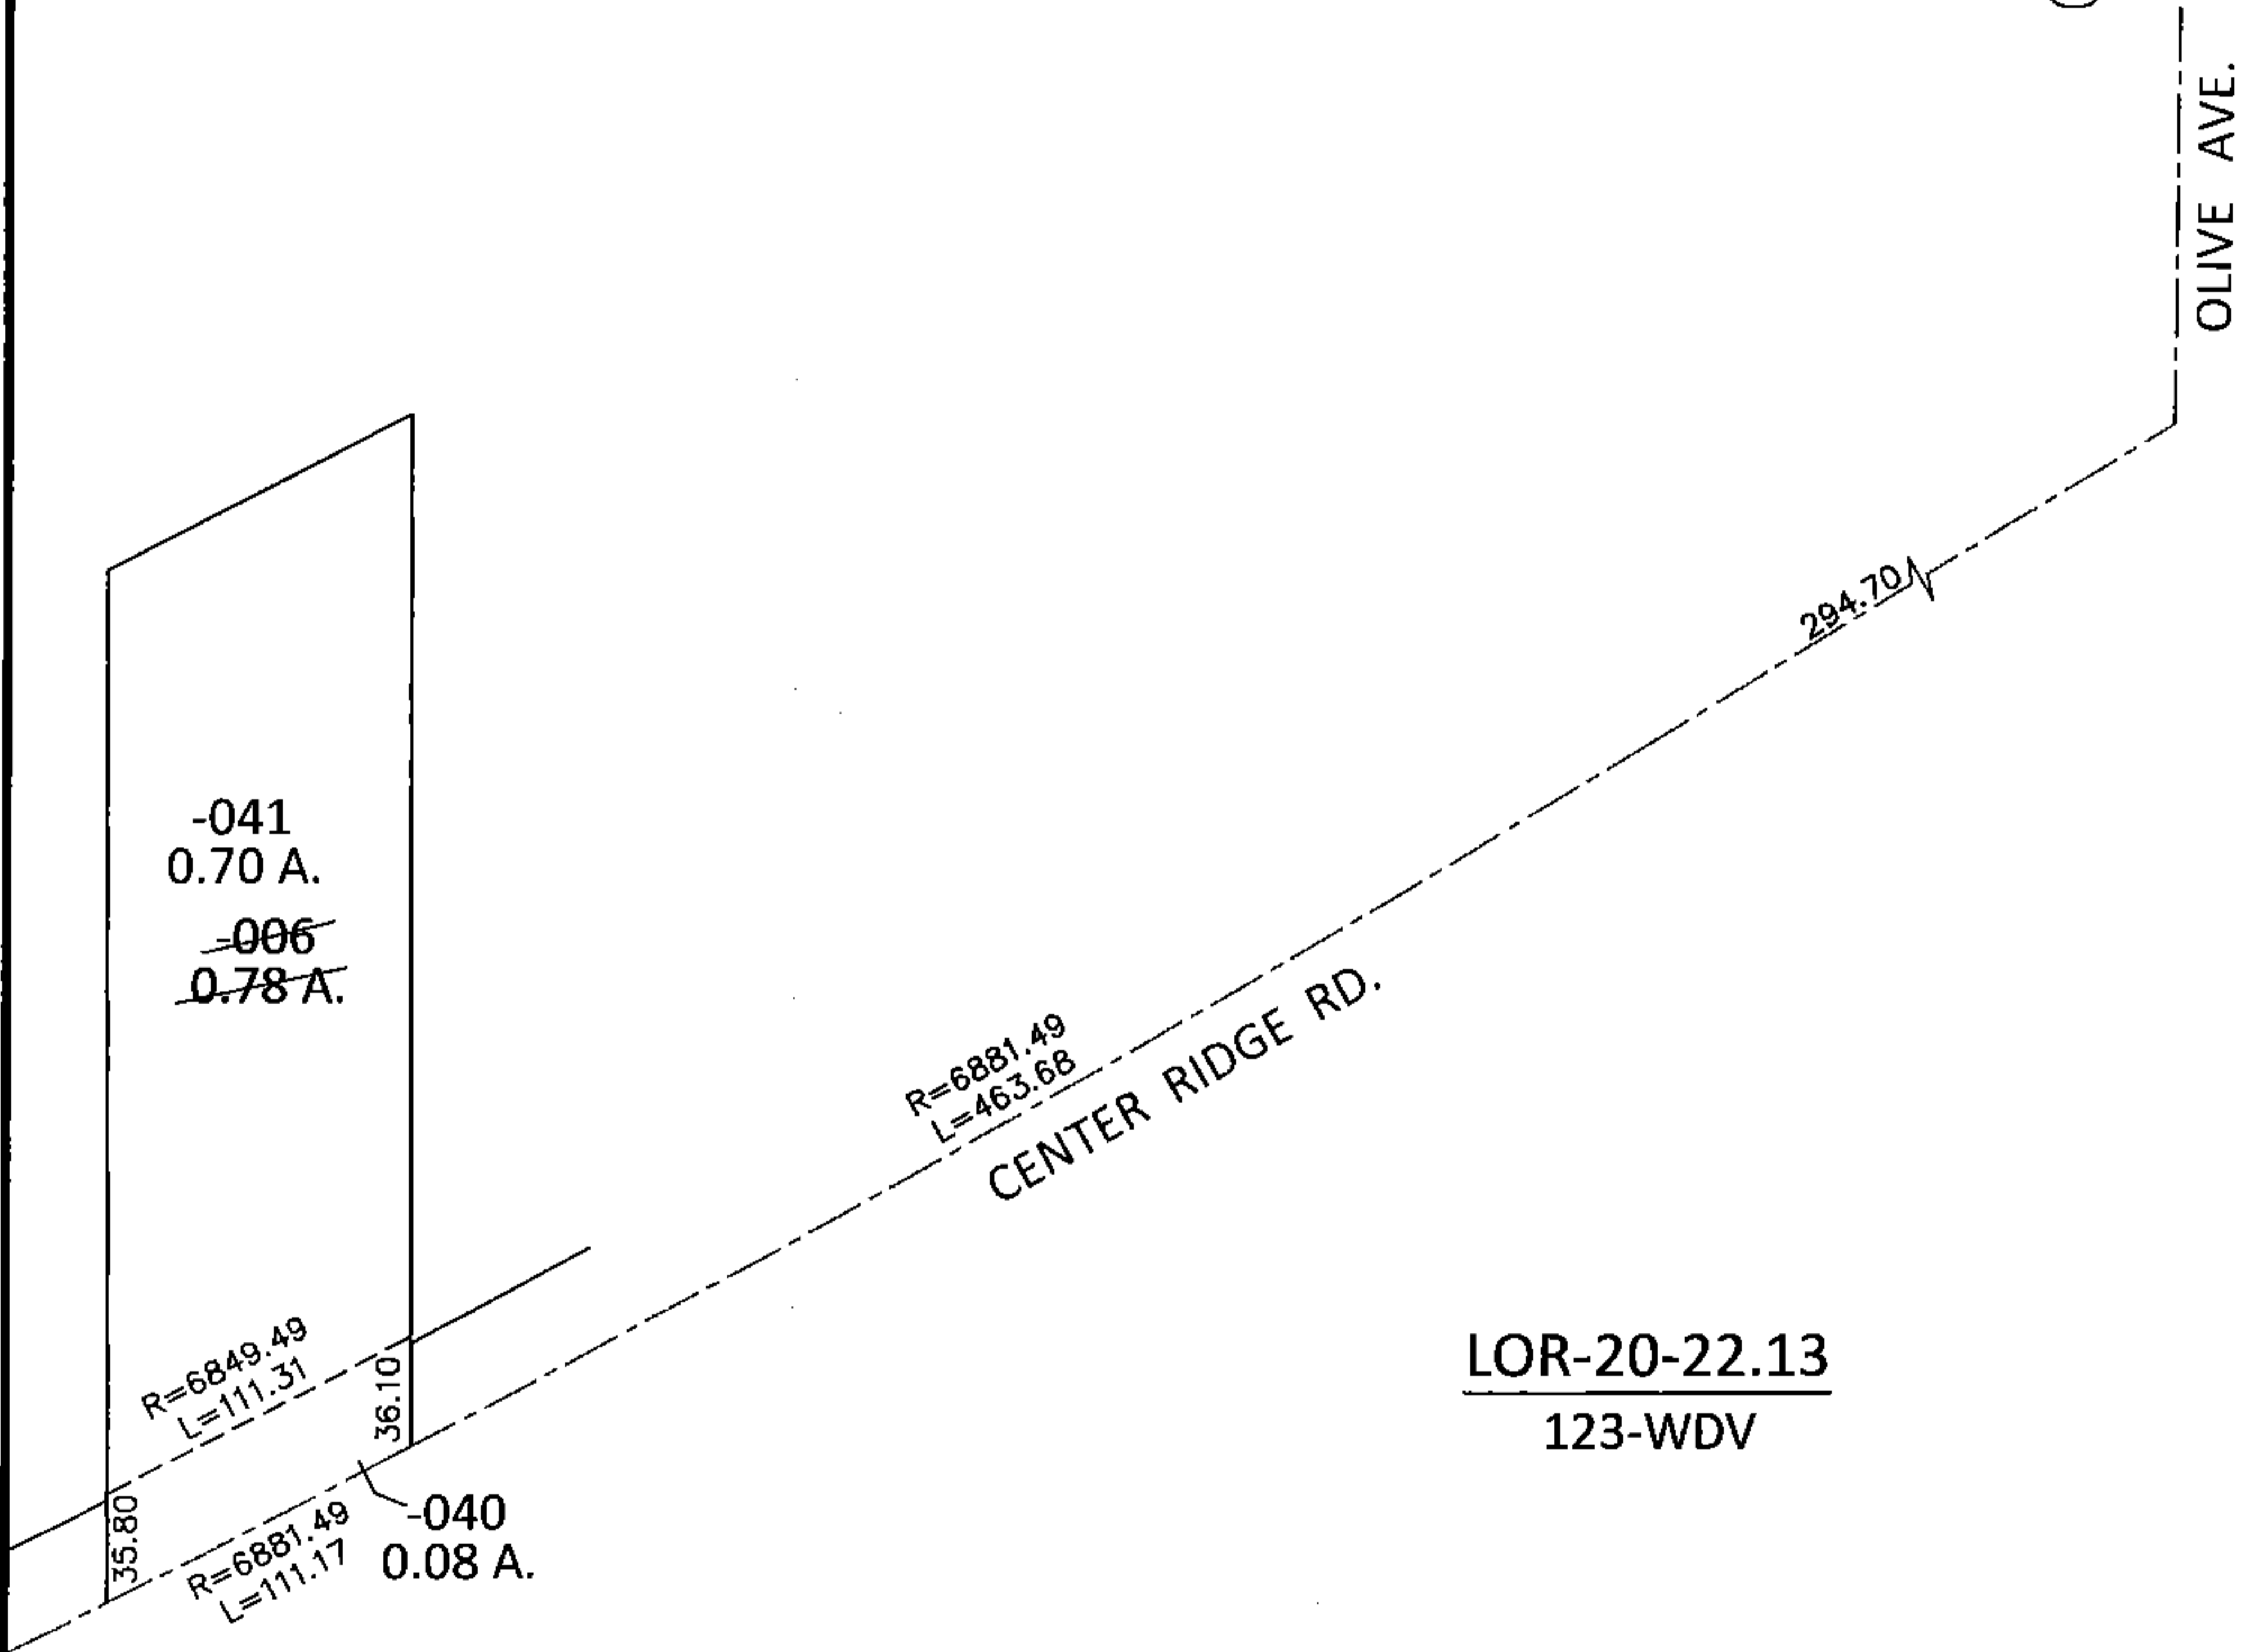

PARENT PARCEL: 07-00-016-101-006

CHILD PARCEL: 07-00-016-101-040, -041

STARTING POINT: INTERSECTION OF C/L OF CENTER RIDGE RD. AND C/L OF OLIVE AVE.

14-00590

LOR-20-22.13  
123-WDV

**SPLITS/DEEDS PROCESSED**

LORAIN COUNTY TAX MAP DEPARTMENT  
226 MIDDLE AVE. ELYRIA, OHIO

SURVEYED BY: WILLIAM D. THOMAS  
 CLOSURE: .01:10,000  
 MAP PAGE(S): 7-00-016-A  
 APPROVED BY: RRM DATE: 11-21-14  
 SCALE: 1"=100 PRIOR INST.: OR 989/472