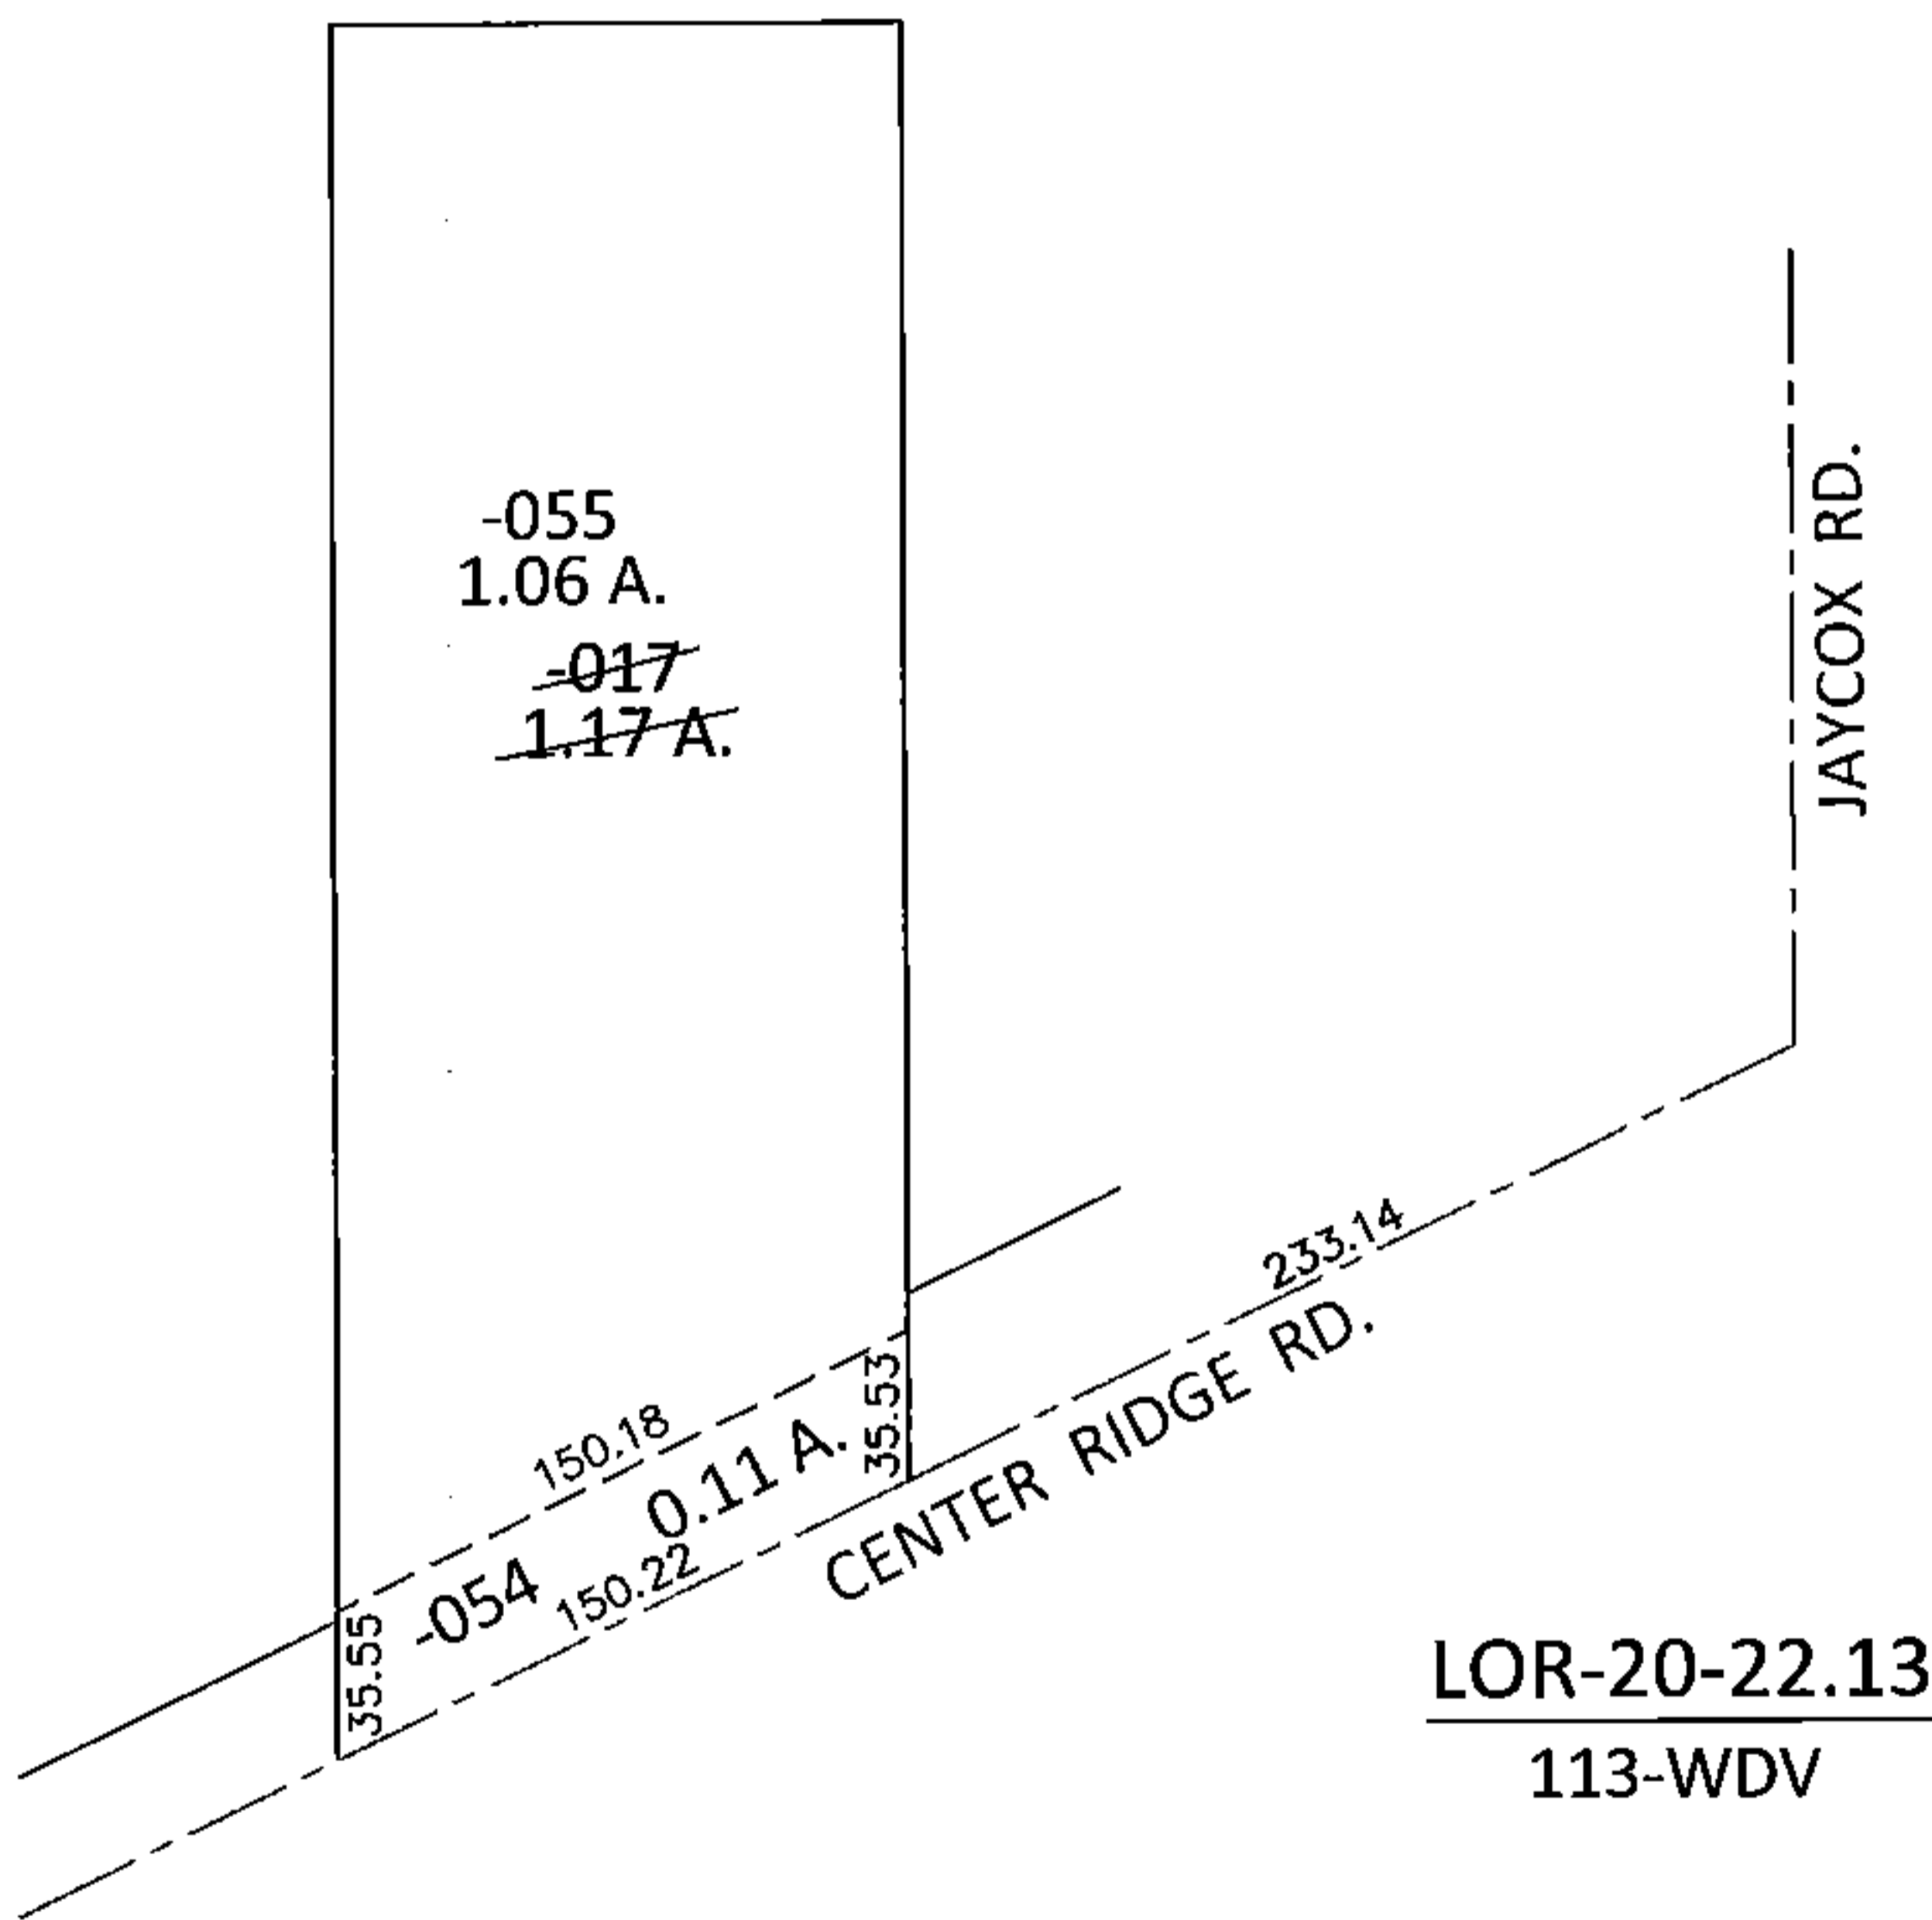

PARENT PARCEL: 07-00-021-116-017

CHILD PARCEL: 07-00-021-116-054, -055

STARTING POINT: INTERSECTION OF C/L OF CENTER RIDGE RD. AND C/L OF JAYCOX RD.

14-00582

FOREST WOOD DR.

LOR-20-22.13
113-WDV

SPLITS/DEEDS PROCESSED

LORAIN COUNTY TAX MAP DEPARTMENT
226 MIDDLE AVE. ELYRIA, OHIO

SURVEYED BY: WILLIAM D. THOMAS

CLOSURE: .00:10,000

MAP PAGE(S): 7-00-021-B

APPROVED BY: RRM DATE: 11-4-14

SCALE: 1"= 100 PRIOR INST.: DV 1259/918