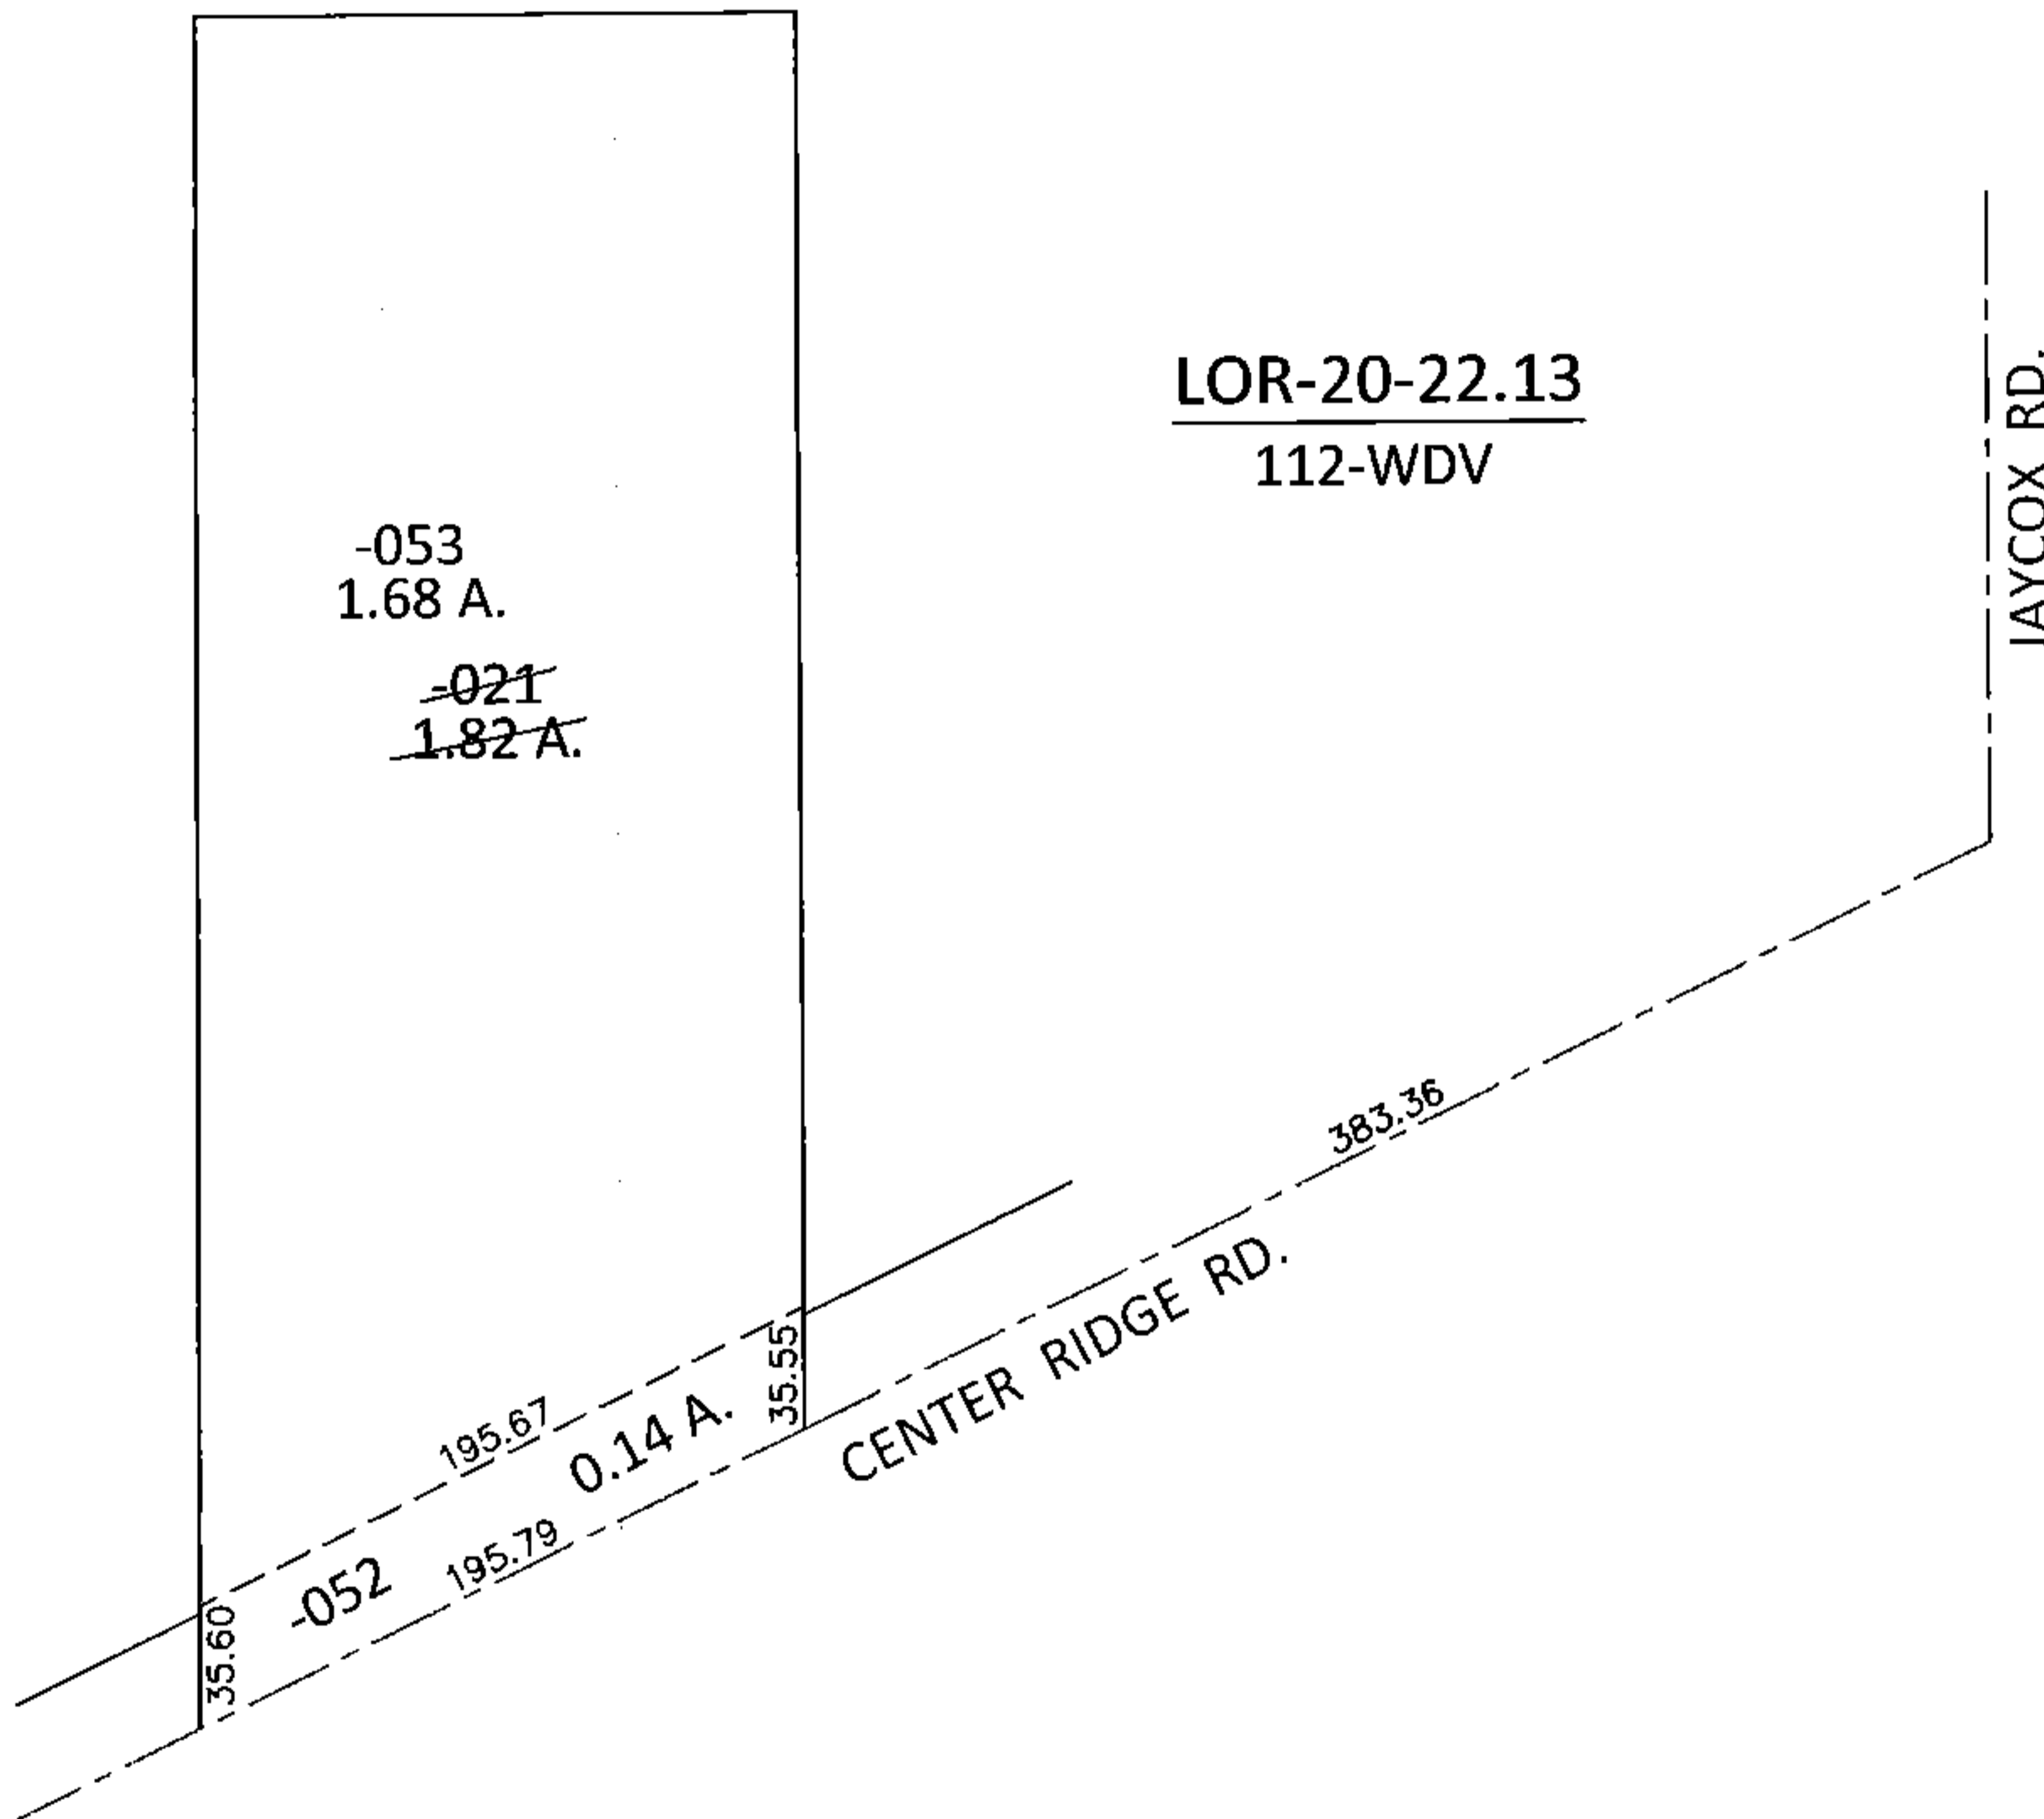

PARENT PARCEL: 07-00-021-116-021

CHILD PARCEL: 07-00-021-116-052, -053

STARTING POINT: INTERSECTION OF C/L OF CENTER RIDGE RD. AND C/L OF JAYCOX RD.

14-00581

FOREST WOOD DR.

LOR-20-22.13
112-WDV

-053
1.68 A.

~~-021~~
~~1.82 A.~~

JAYCOX RD.

CENTER RIDGE RD.

SPLITS/DEEDS PROCESSED

LORAIN COUNTY TAX MAP DEPARTMENT
226 MIDDLE AVE. ELYRIA, OHIO

SURVEYED BY: WILLIAM D. THOMAS

CLOSURE: .00:10,000

MAP PAGE(S): 7-00-021-B

APPROVED BY: RRM DATE: 11-4-14

SCALE: 1" = 100 PRIOR INST.: DV 1274/204