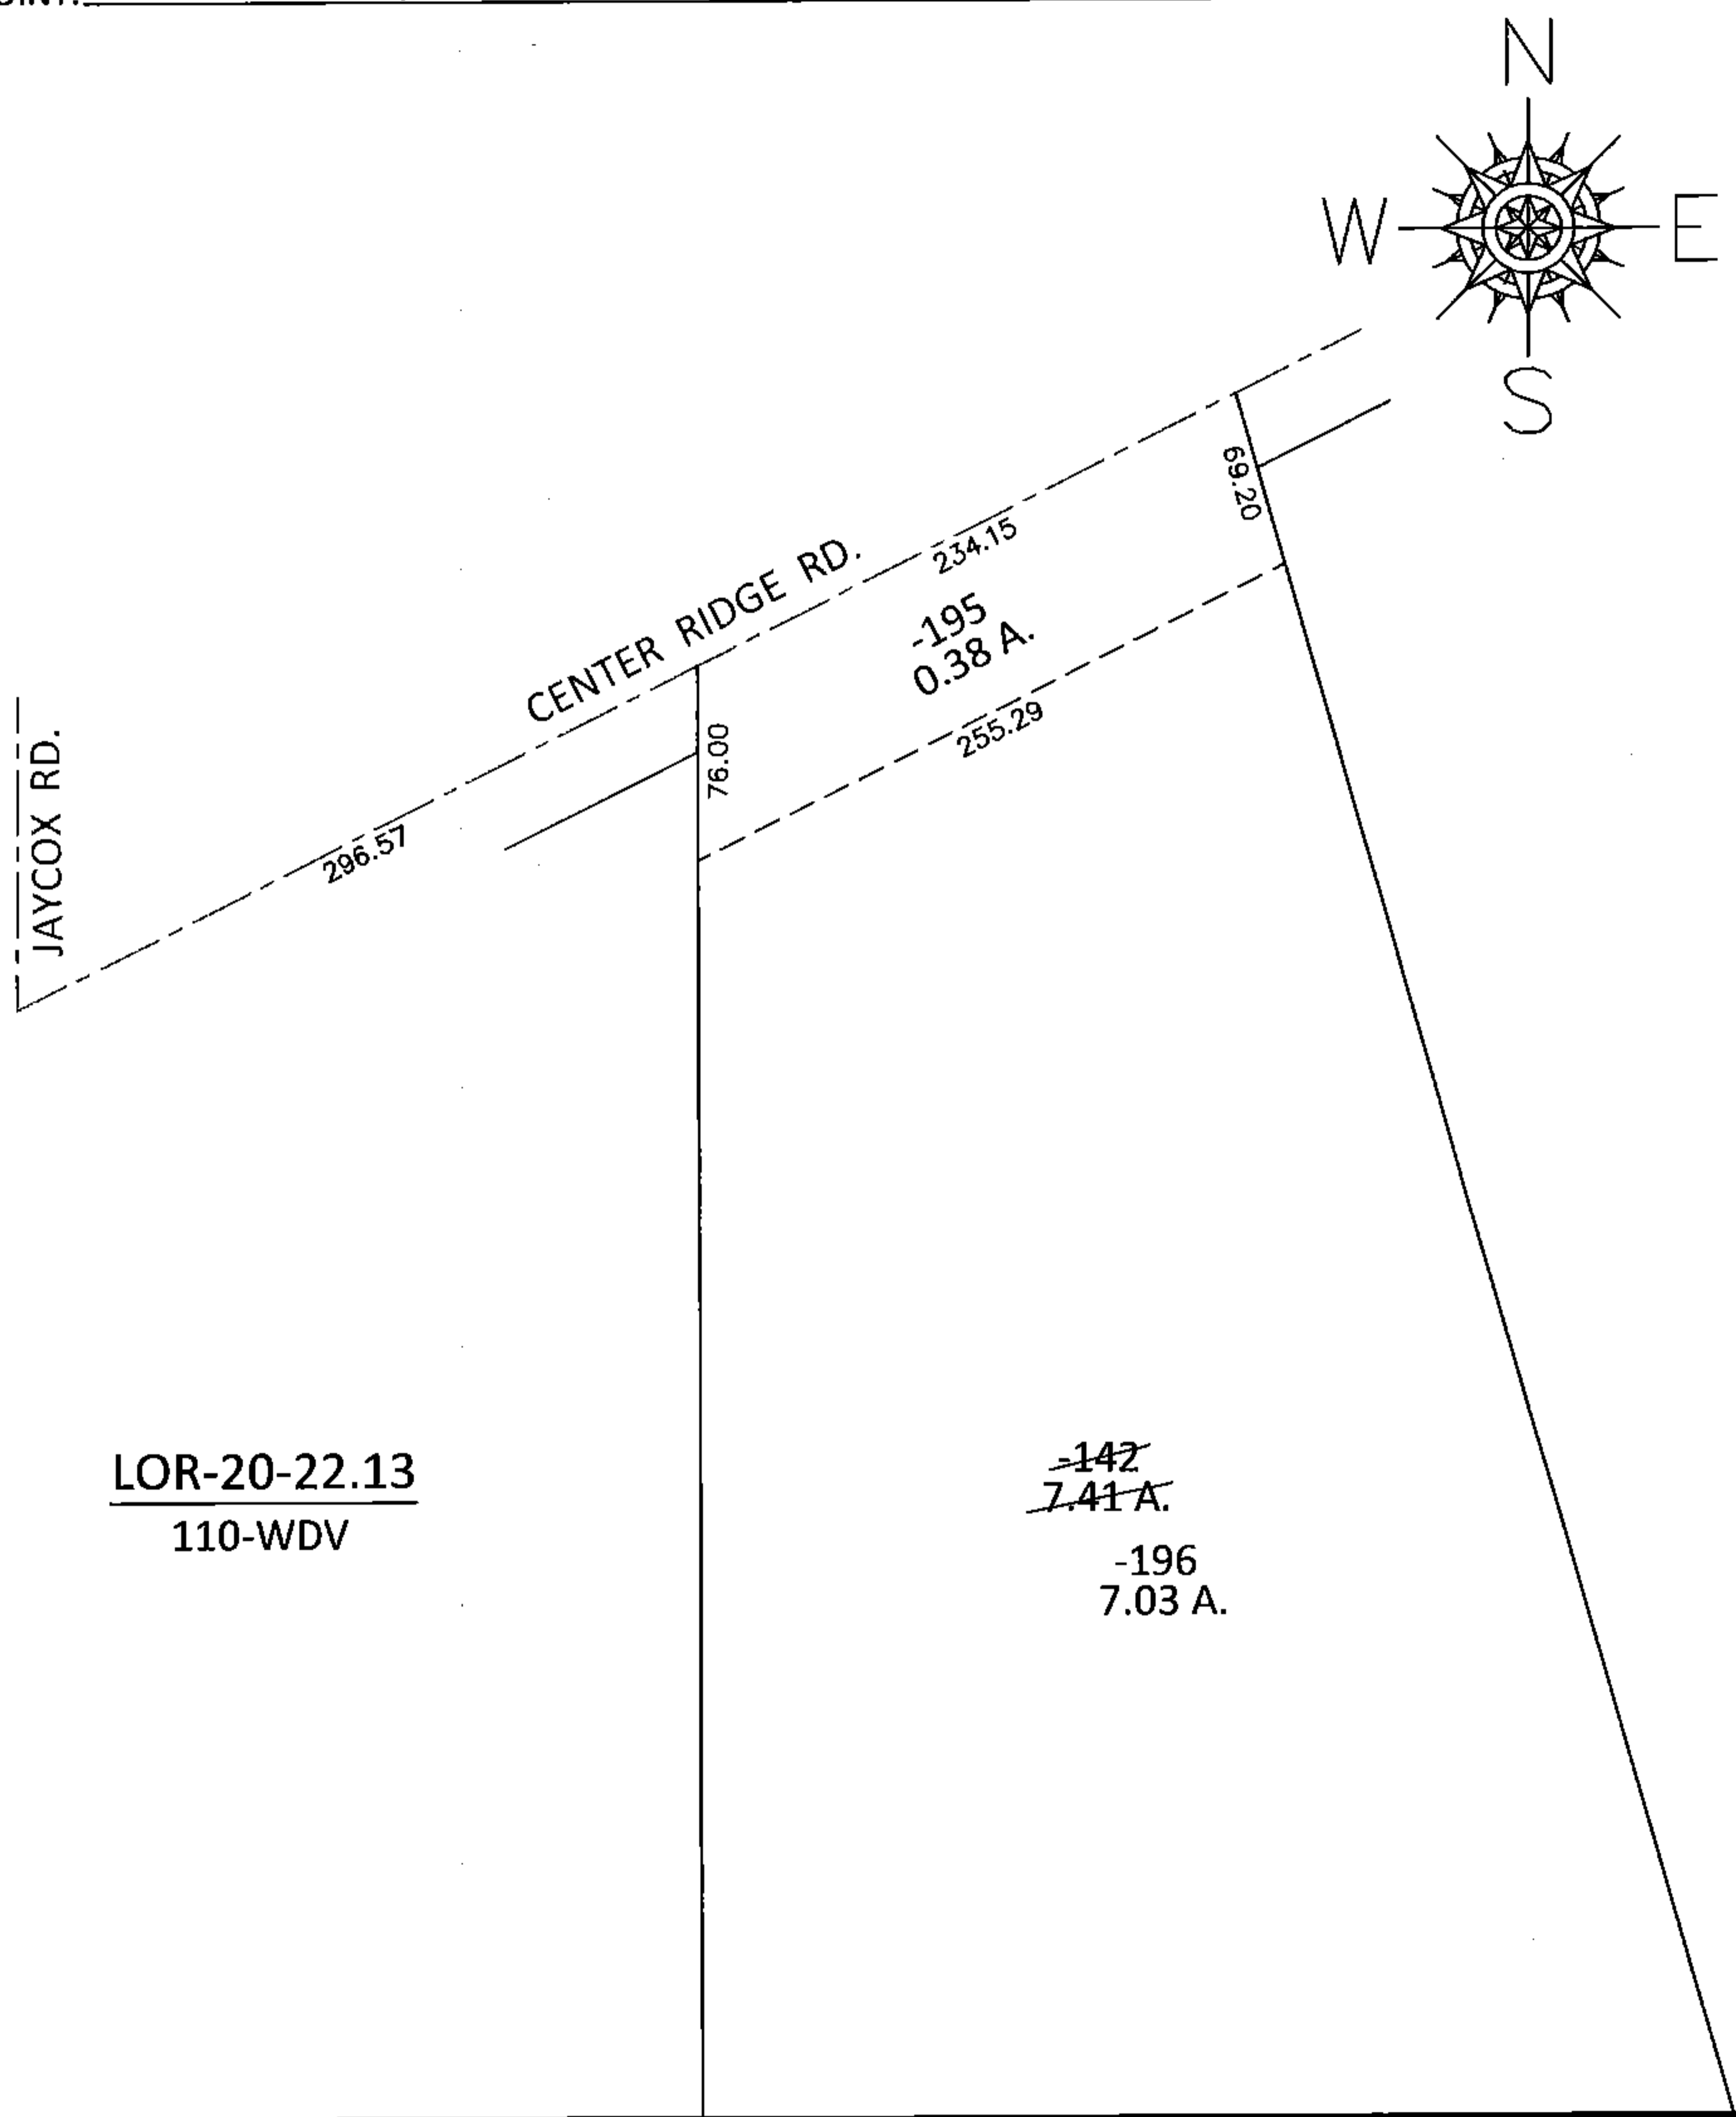

PARENT PARCEL: 07-00-016-104-142  
CHILD PARCEL: 07-00-016-104-195, -196  
STARTING POINT: INTERSECTION OF C/L OF CENTER RIDGE RD. AND C/L OF JAYCOX RD.

**14-00579**

**SPLITS/DEEDS PROCESSED**  
LORAIN COUNTY TAX MAP DEPARTMENT  
226 MIDDLE AVE. ELYRIA, OHIO

SURVEYED BY: WILLIAM D. THOMAS  
CLOSURE: .00:10,000  
MAP PAGE(S): 7-00-016-A  
APPROVED BY: RRM DATE: 11-4-14  
SCALE: 1"= 100 PRIOR INST.: 20120404353