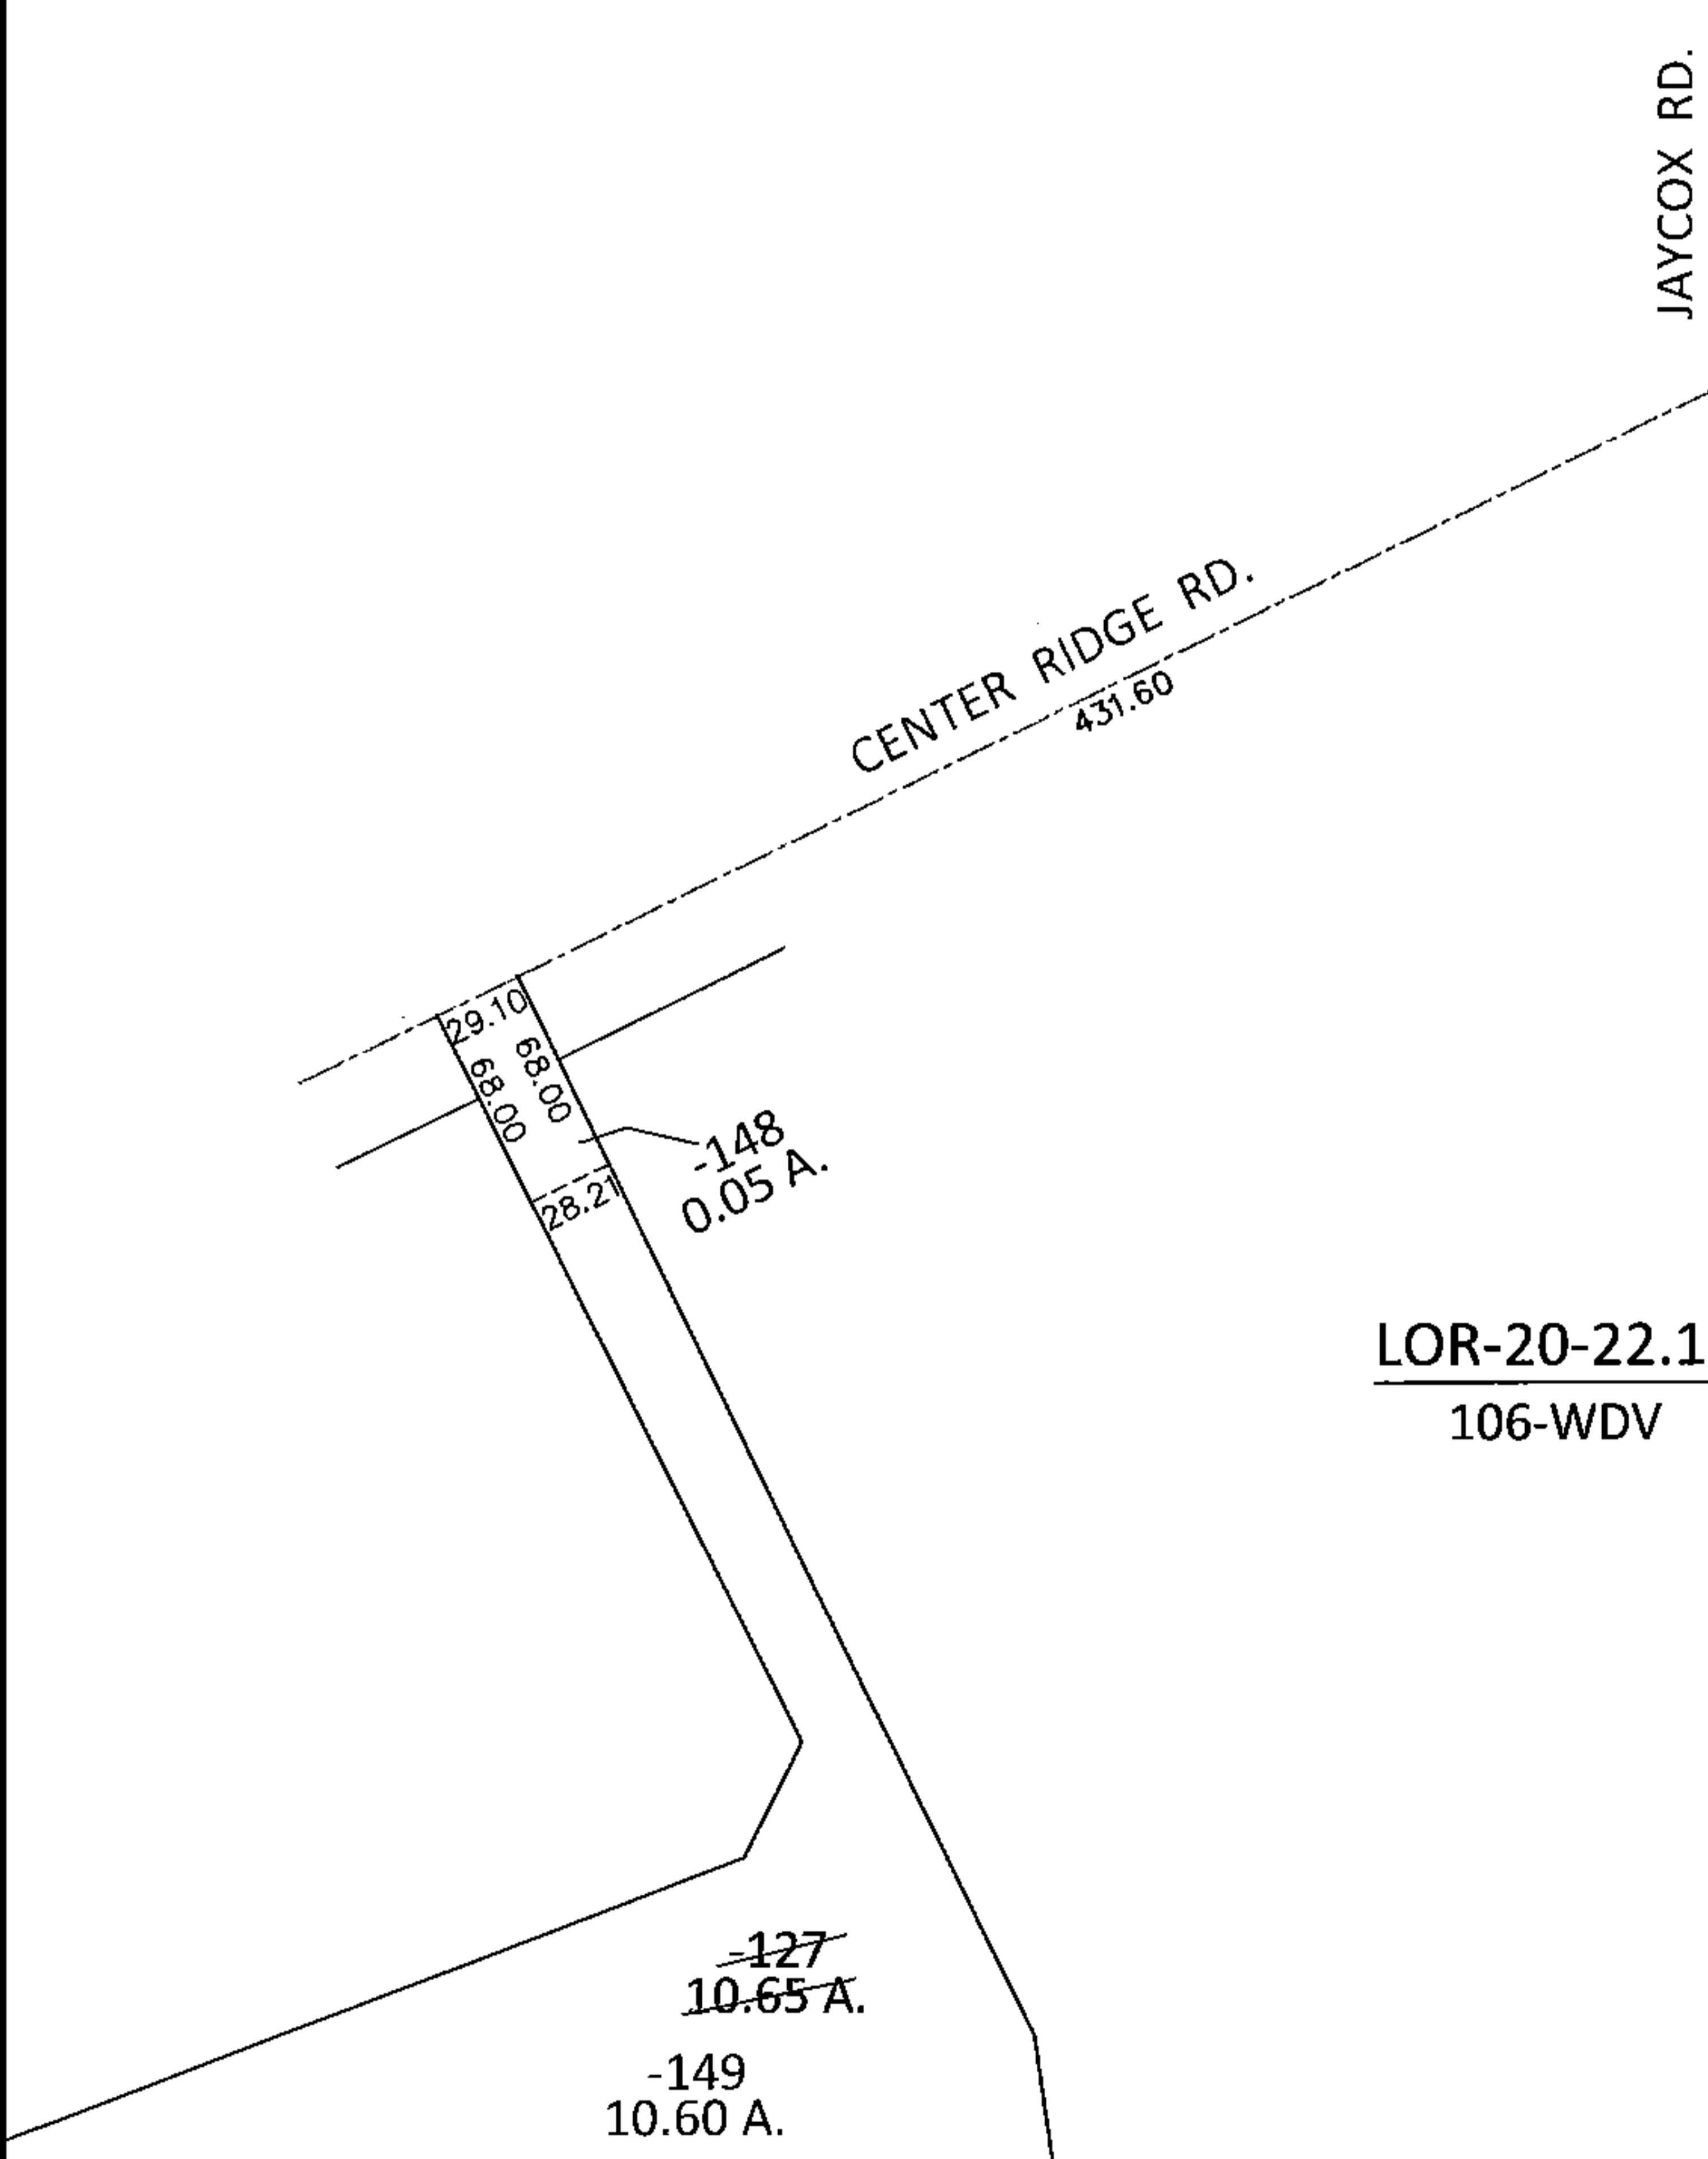

PARENT PARCEL: 07-00-021-119-127

CHILD PARCEL: 07-00-021-119-148, -149

STARTING POINT: INTERSECTION OF C/L OF CENTER RIDGE RD. AND C/L OF JAYCOX RD.

14-00575

LOR-20-22.13
106-WDV

SPLITS/DEEDS PROCESSED

LORAIN COUNTY TAX MAP DEPARTMENT
226 MIDDLE AVE. ELYRIA, OHIO

SURVEYED BY: WILLIAM D. THOMAS

CLOSURE: .01:10,000

MAP PAGE(S): 7-00-021-B

APPROVED BY: RRM DATE: 9-18-14

SCALE: 1"=100 PRIOR INST.: 20090288912