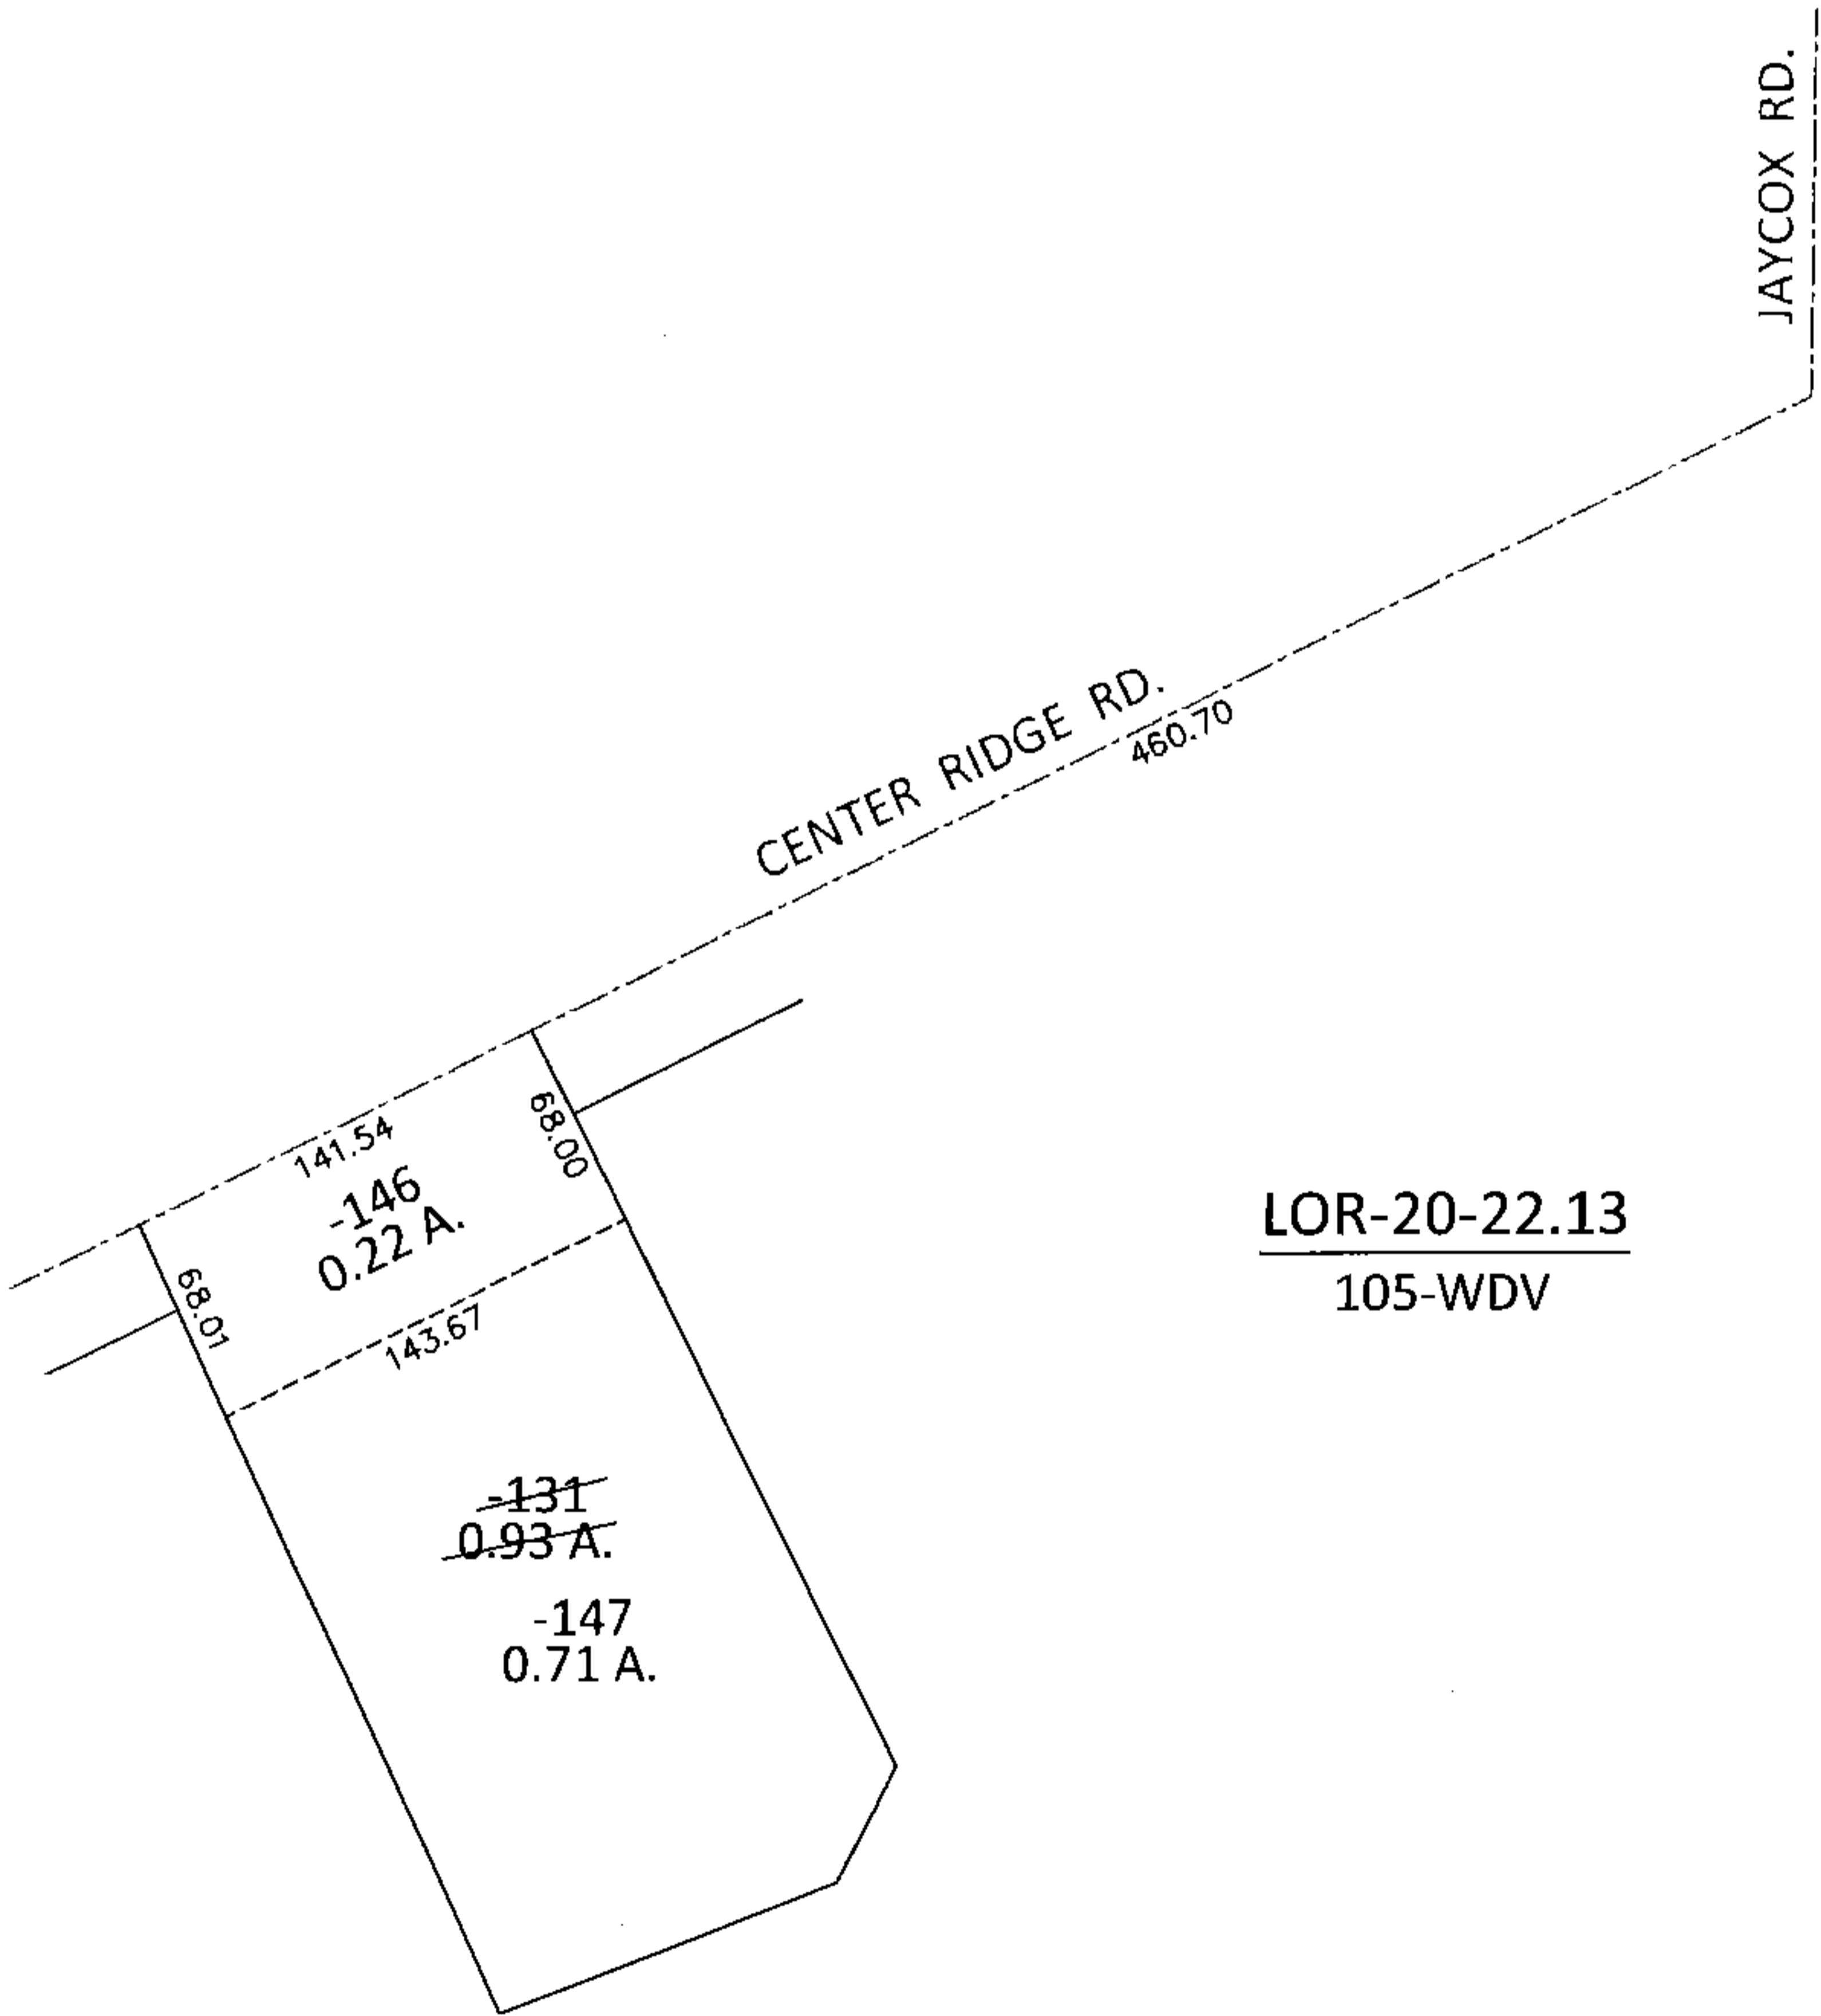

PARENT PARCEL: 07-00-021-119-131
CHILD PARCEL: 07-00-021-119-146, -147
STARTING POINT: INTERSECTION OF C/L OF CENTER RIDGE RD. AND C/L OF JAYCOX RD.

14-00574

LOR-20-22.13
105-WDV

SPLITS/DEEDS PROCESSED
LORAIN COUNTY TAX MAP DEPARTMENT
226 MIDDLE AVE. ELYRIA, OHIO

SURVEYED BY: WILLIAM D. THOMAS
CLOSURE: .01:10,000
MAP PAGE(S): 7-00-021-B
APPROVED BY: RRM DATE: 9-18-14
SCALE: 1"= 100 PRIOR INST.: 20090300181