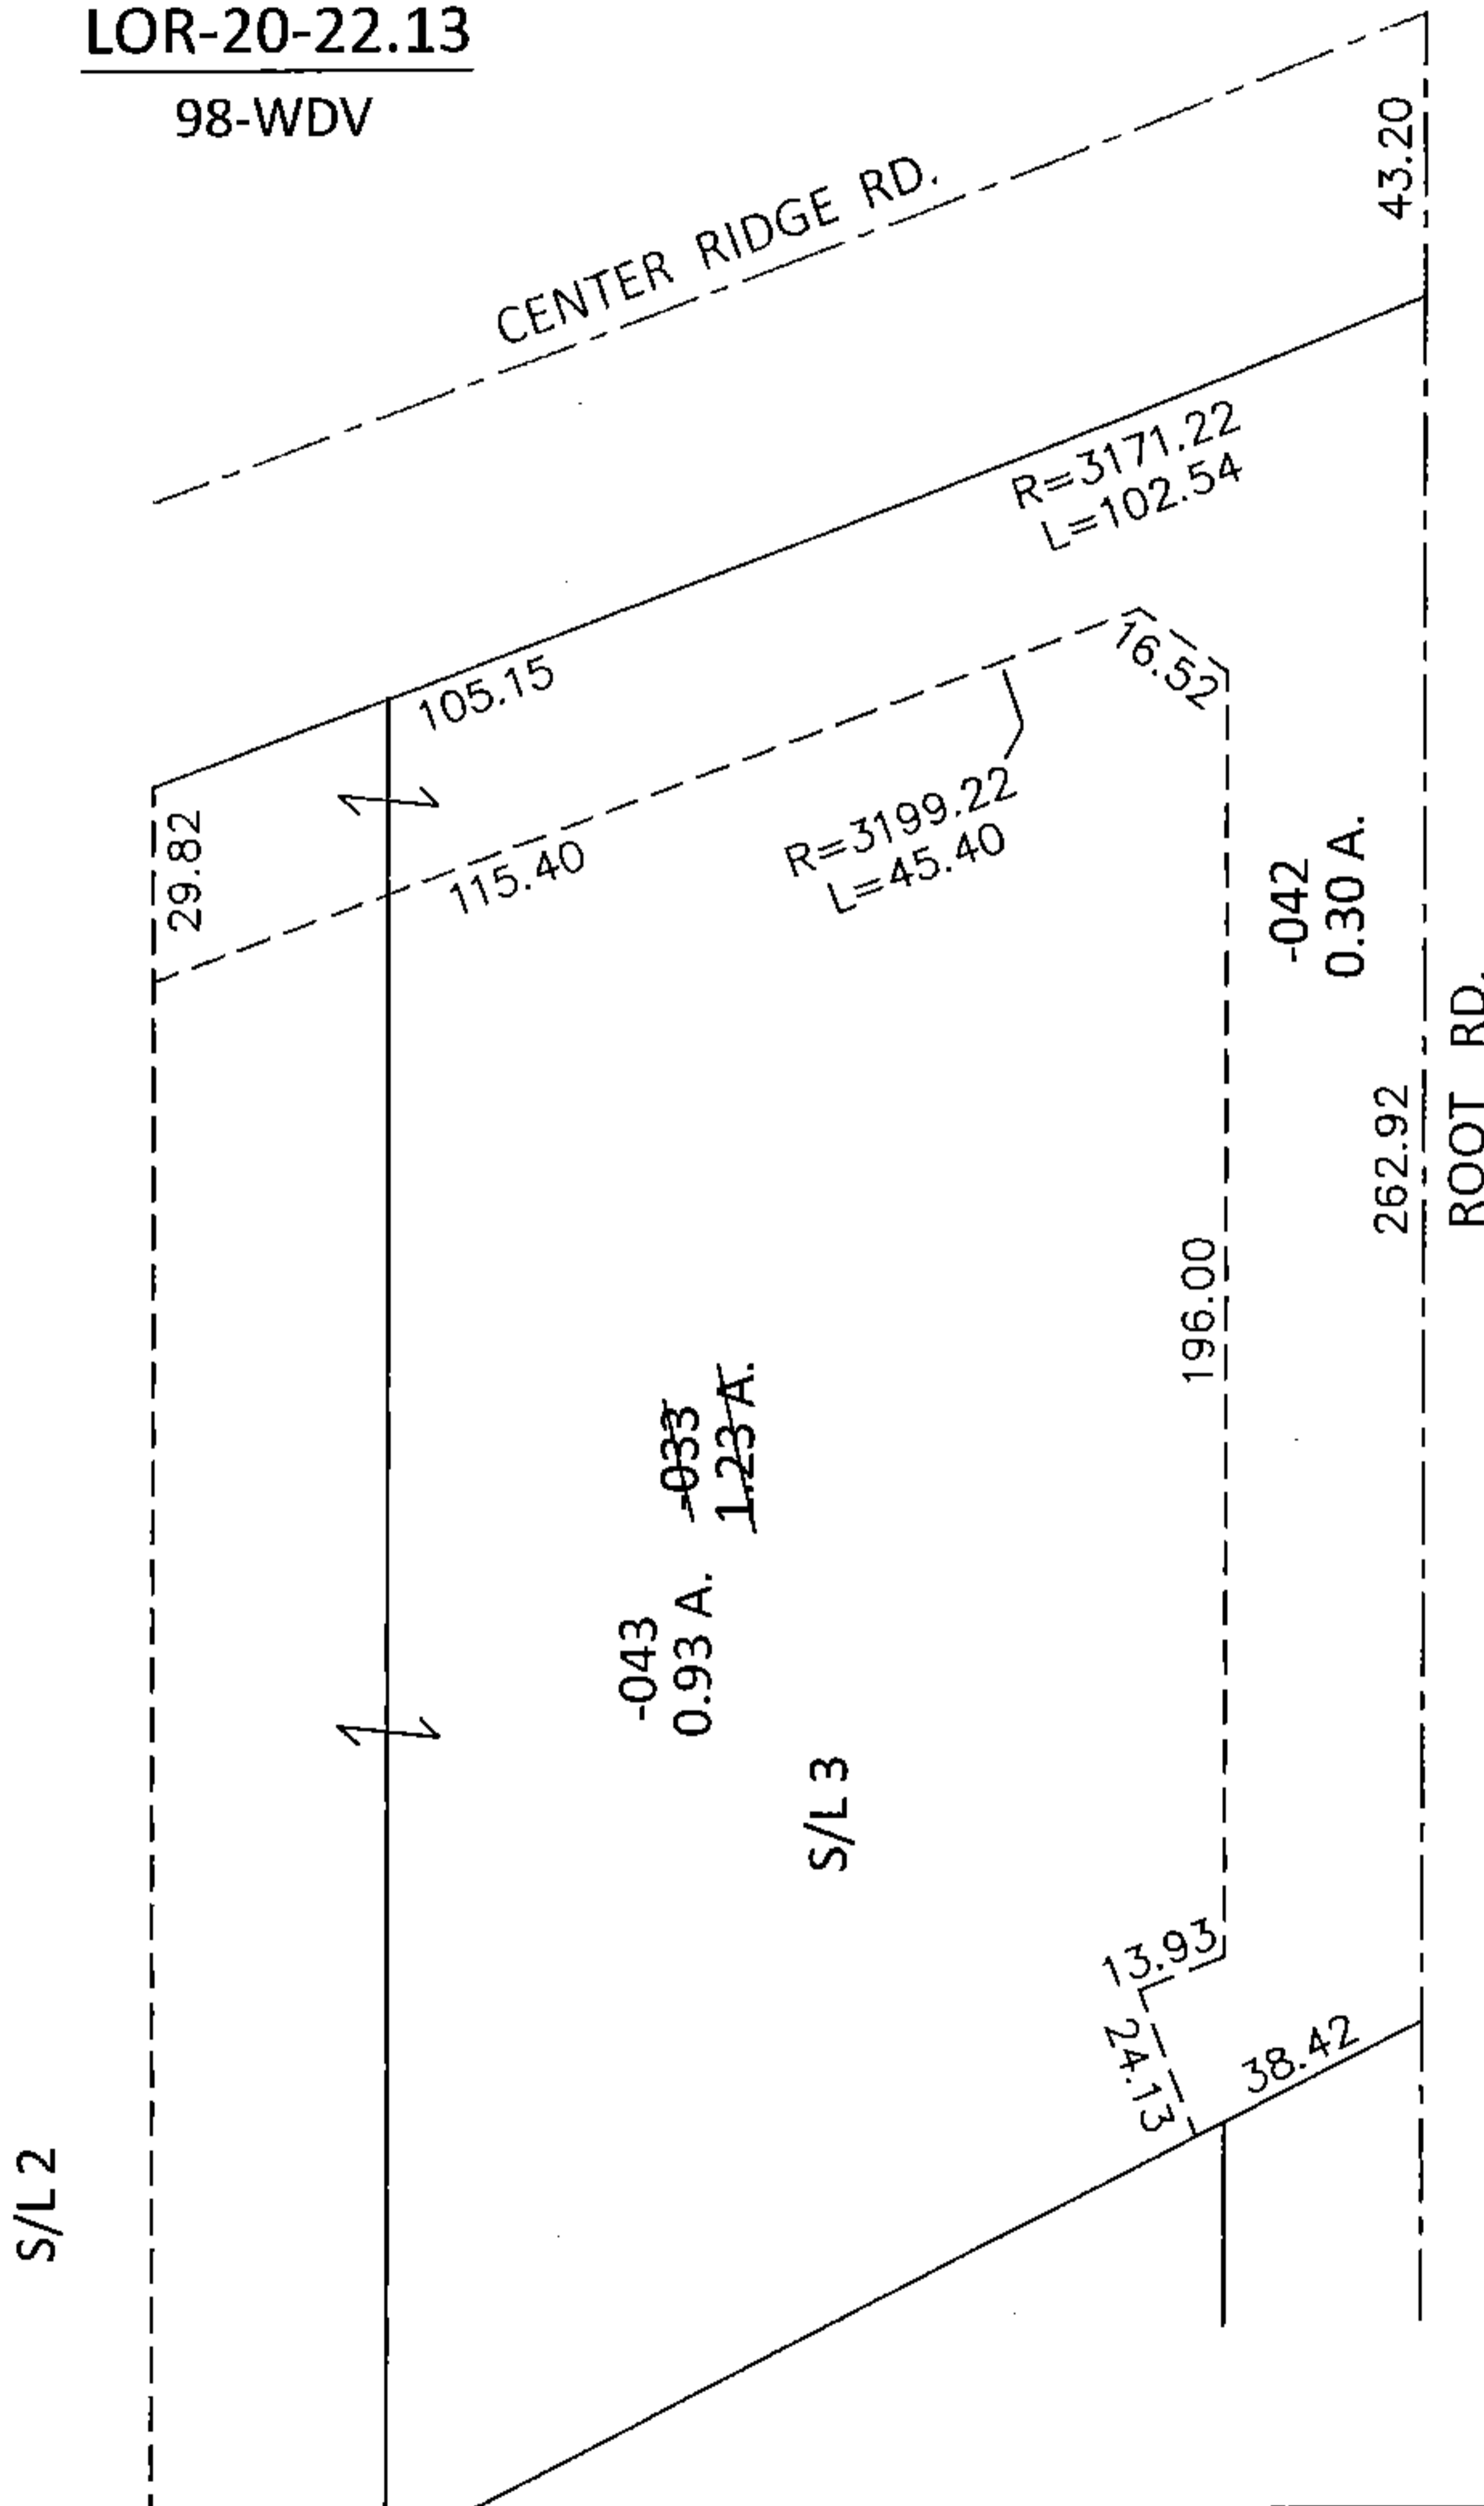

PARENT PARCEL: 07-00-021-118-033

CHILD PARCEL: 07-00-021-118-042, -043

STARTING POINT: INTERSECTION OF C/L OF CENTER RIDGE RD. AND C/L OF ROOT RD.

14-00567

LOR-20-22.13

98-WDV

SPLITS/DEEDS PROCESSED

LORAIN COUNTY TAX MAP DEPARTMENT
226 MIDDLE AVE. ELYRIA, OHIO

SURVEYED BY: WILLIAM D. THOMAS

CLOSURE: .01:10,000

MAP PAGE(S): 7-00-021-D

APPROVED BY: RRM DATE: 9-16-14

SCALE: 1"=50' PRIOR INST.: DV 1012/287