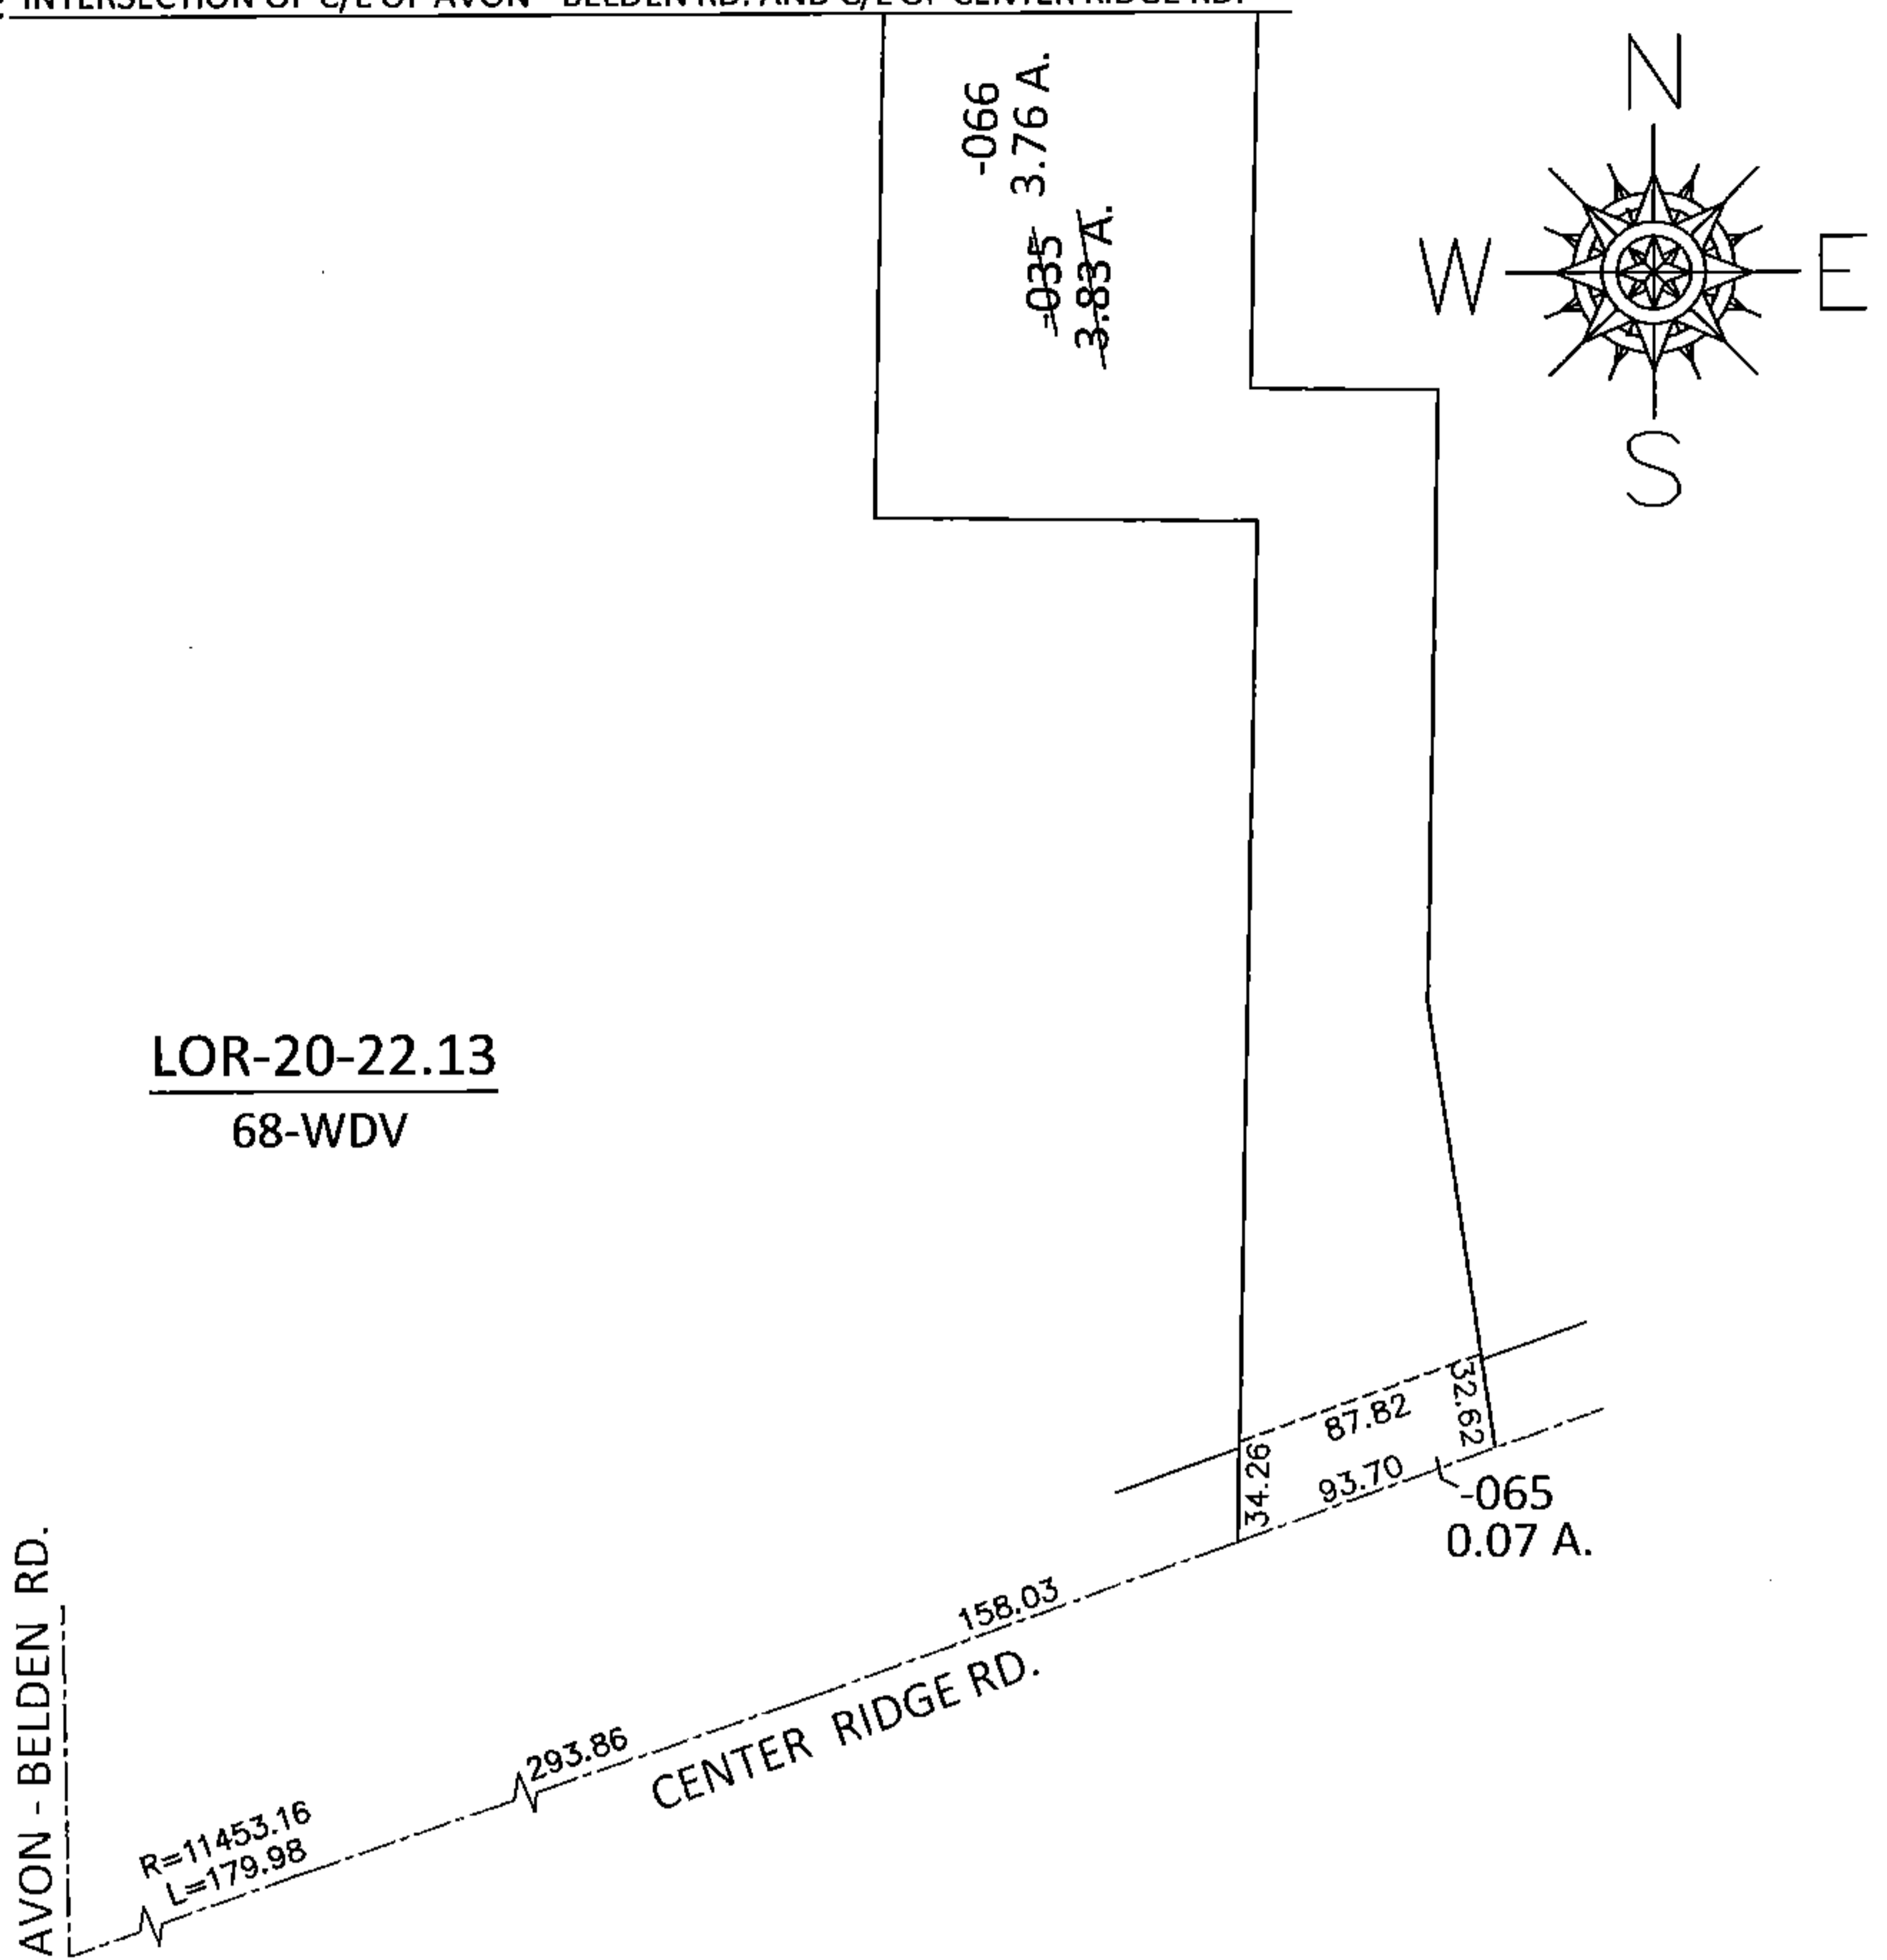

PARENT PARCEL: 07-00-021-101-035

CHILD PARCEL: 07-00-021-101-065, -066

14-00544

STARTING POINT: INTERSECTION OF C/L OF AVON - BELDEN RD. AND C/L OF CENTER RIDGE RD.

**SPLITS/DEEDS PROCESSED**

LORAIN COUNTY TAX MAP DEPARTMENT  
226 MIDDLE AVE. ELYRIA, OHIO

SURVEYED BY: WILLIAM D. THOMAS

CLOSURE: .01:10,000

MAP PAGE(S): 7-00-021-C

APPROVED BY: RRM DATE: 9-3-14

SCALE: 1"= 100 PRIOR INST.: OR 967/285