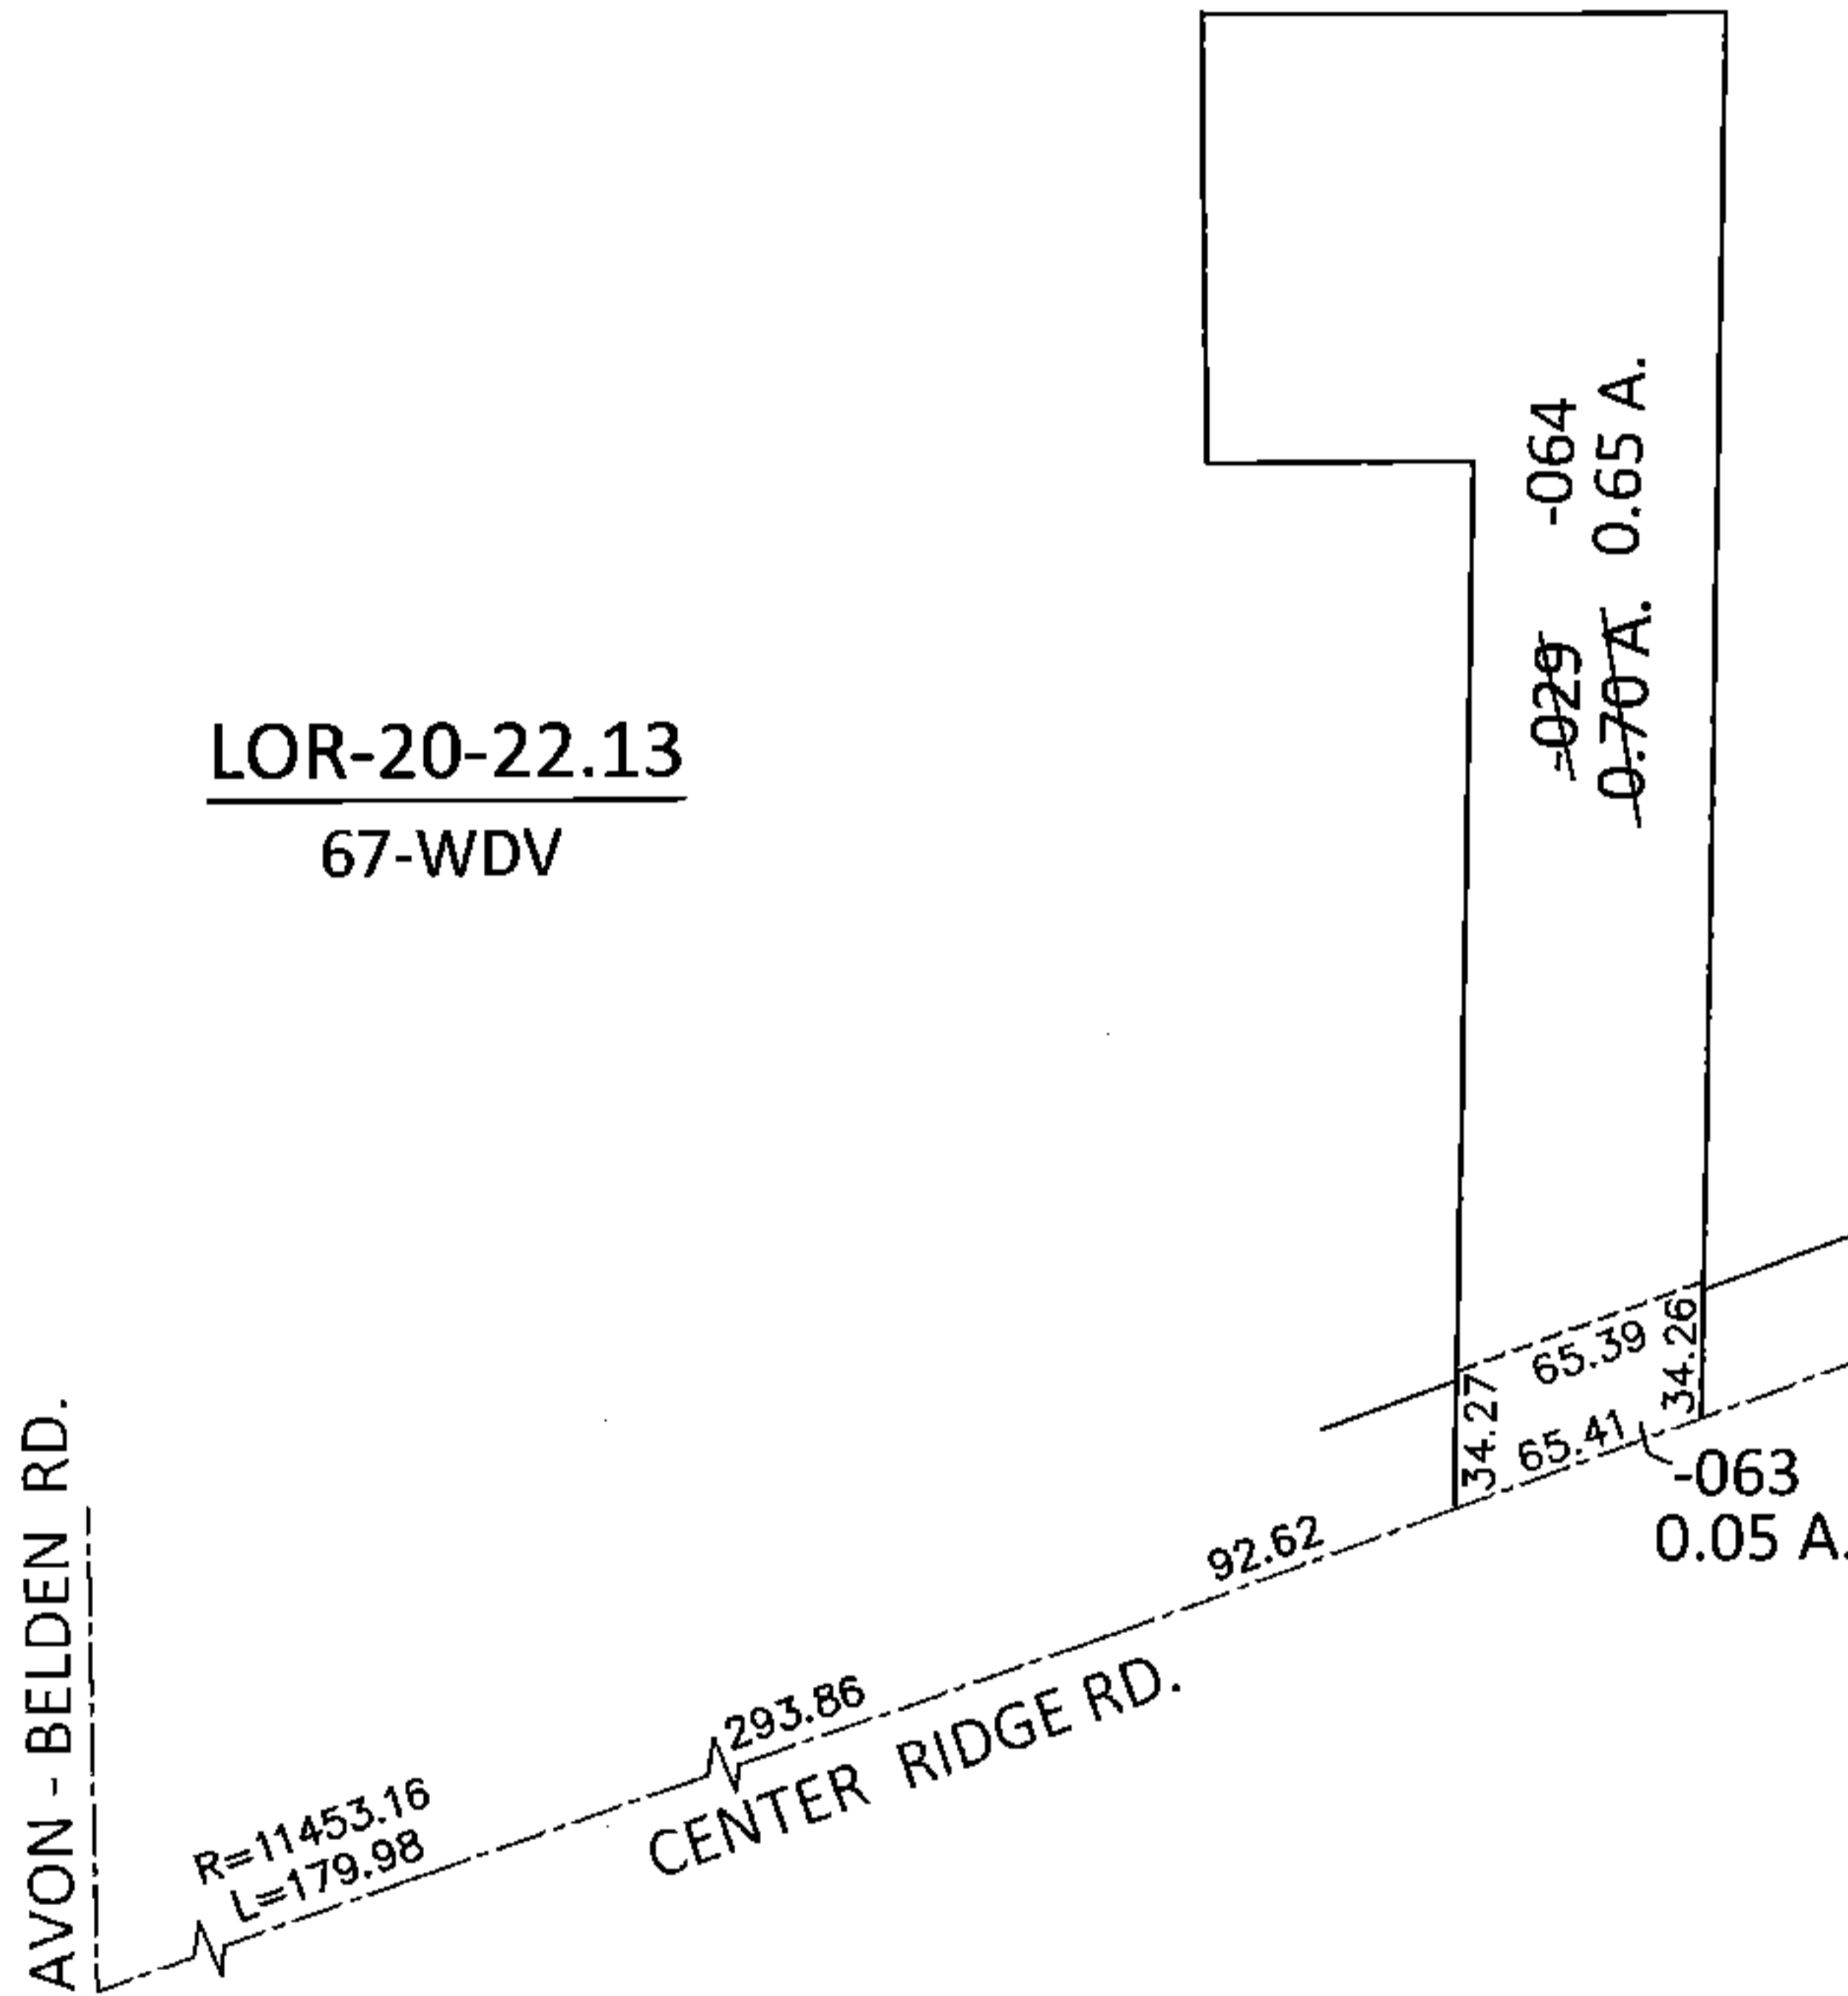

PARENT PARCEL: 07-00-021-101-029

CHILD PARCEL: 07-00-021-101-063, -064

STARTING POINT: INTERSECTION OF C/L OF AVON - BELDEN RD. AND C/L OF CENTER RIDGE RD.

14-00543

**SPLITS/DEEDS PROCESSED**

LORAIN COUNTY TAX MAP DEPARTMENT  
226 MIDDLE AVE. ELYRIA, OHIO

SURVEYED BY: WILLIAM D. THOMAS

CLOSURE: .01:10,000

MAP PAGE(S): 7-00-021-C

APPROVED BY: RRM DATE: 9-3-14

SCALE: 1"= 100 PRIOR INST.: OR 192/946