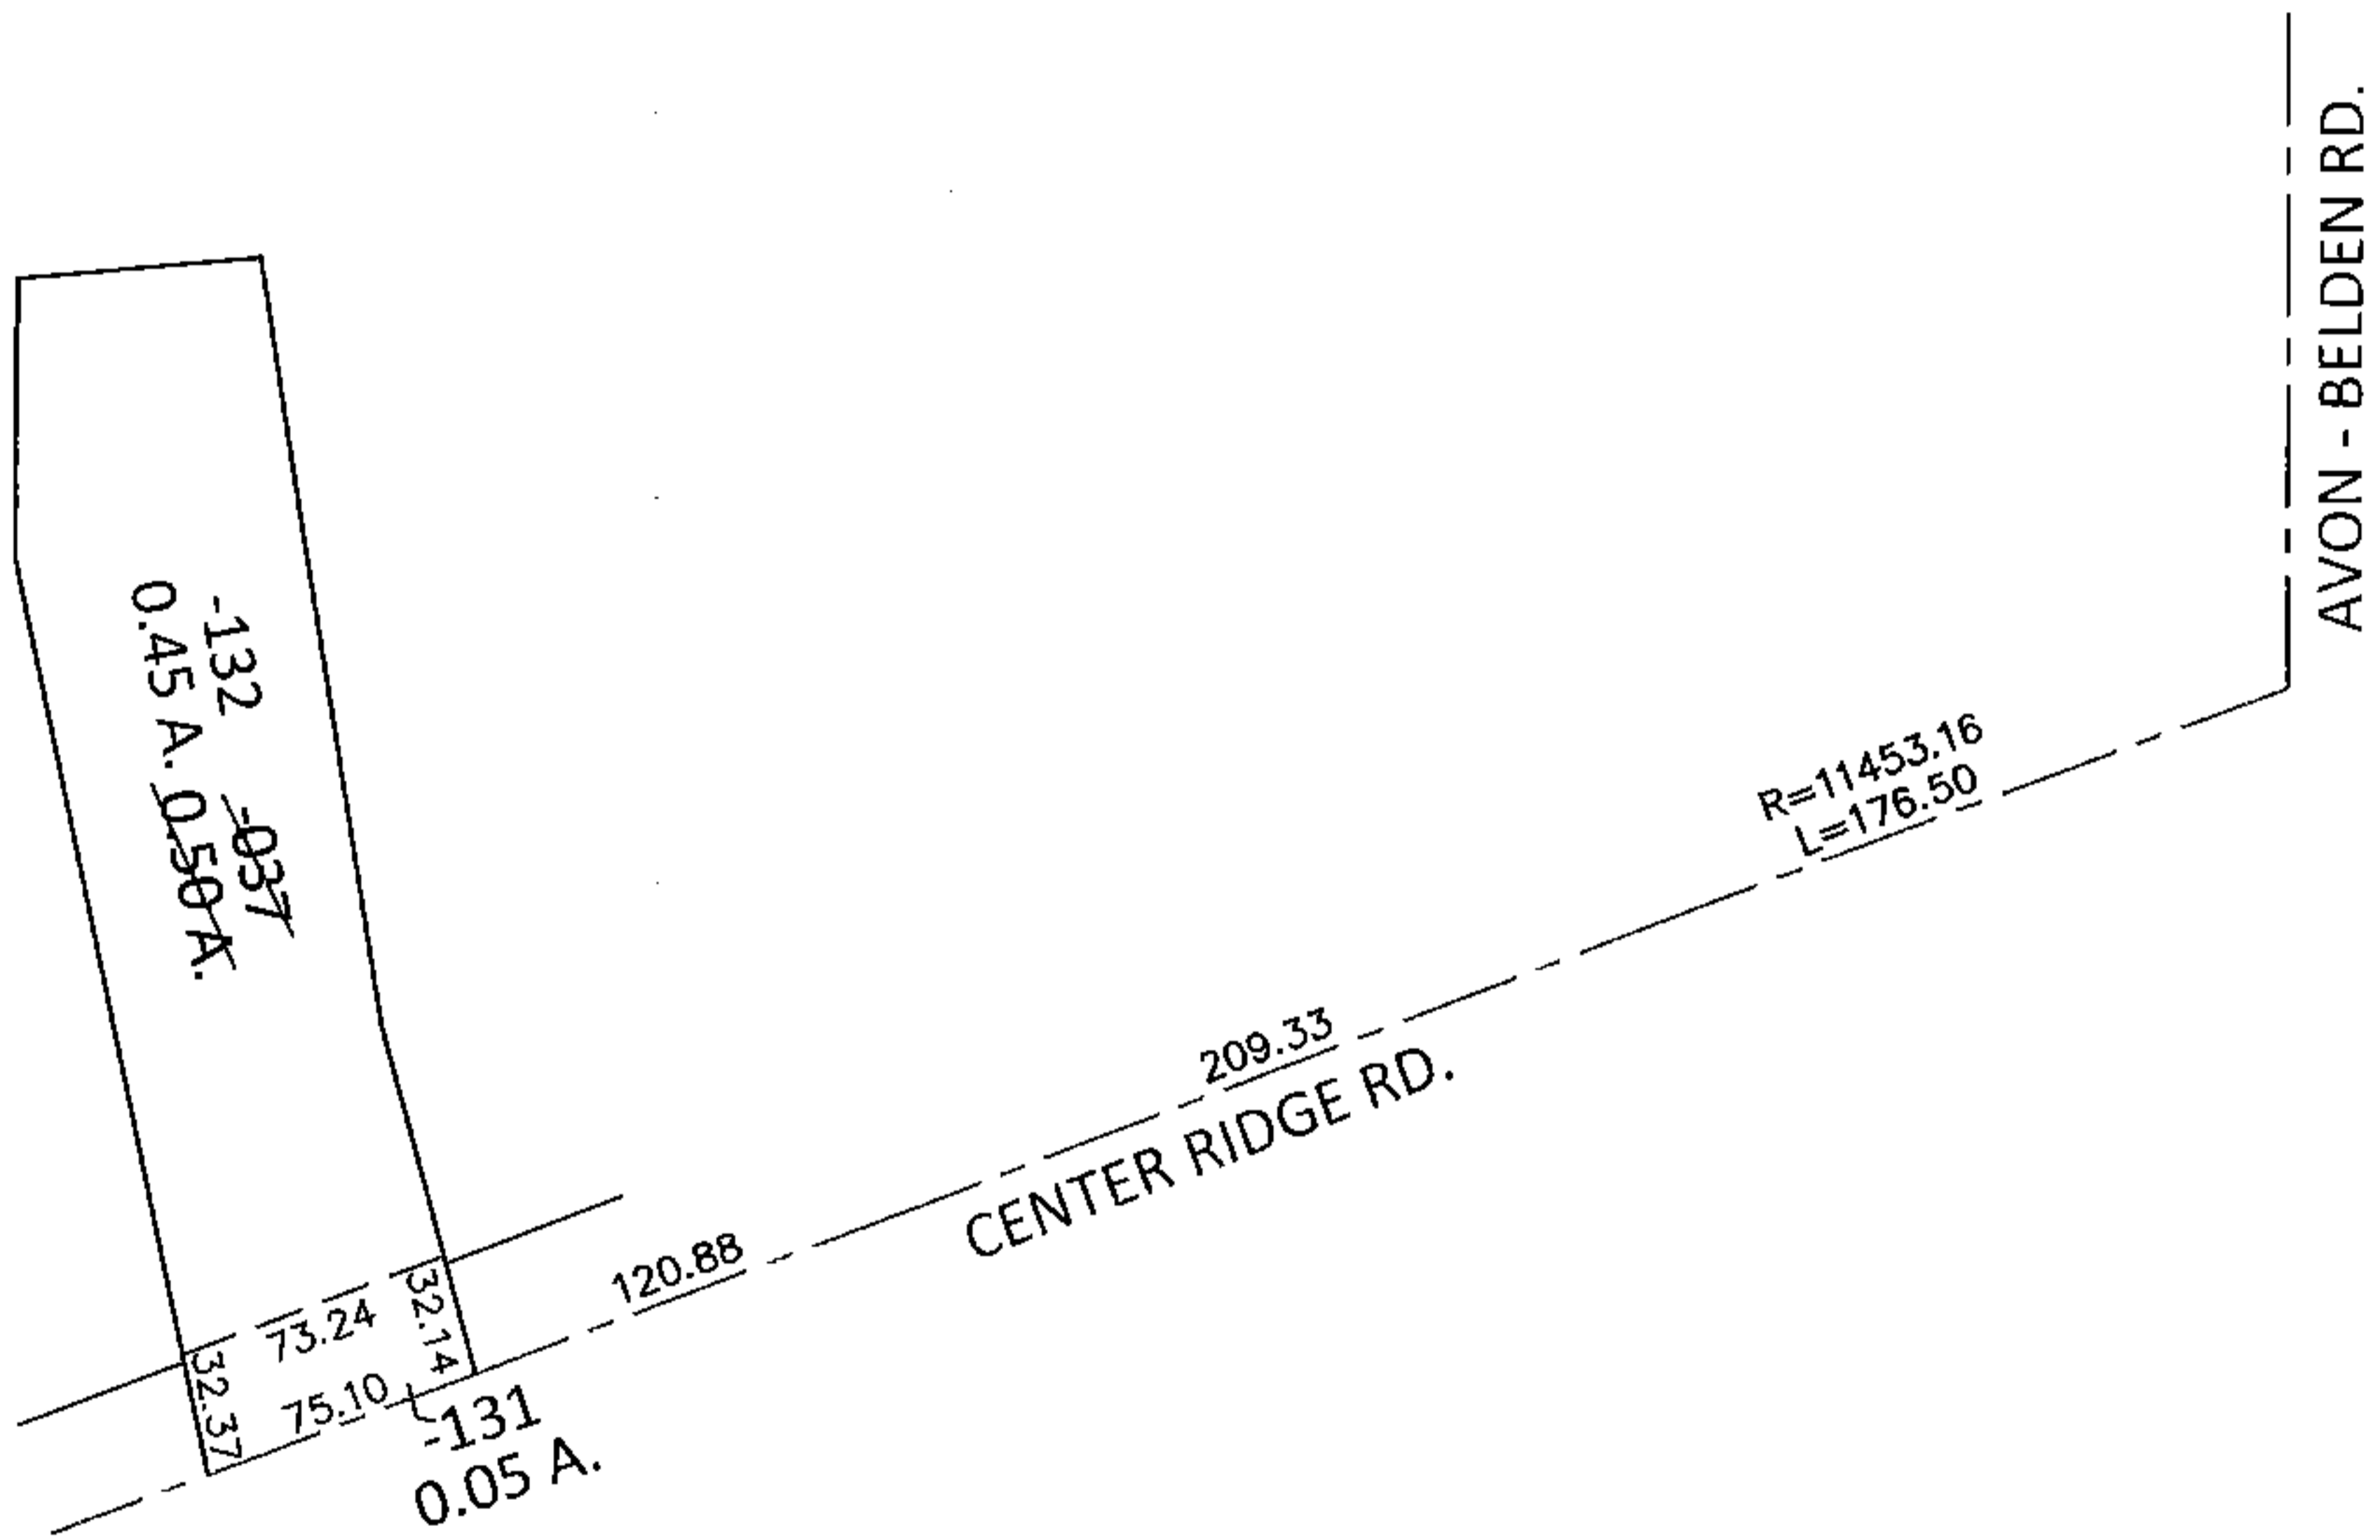

PARENT PARCEL: 07-00-028-102-037

CHILD PARCEL: 07-00-028-102-131, -132

STARTING POINT: INTERSECTION OF C/L OF CENTER RIDGE RD. AND C/L OF AVON - BELDEN RD.

**14-00508**

LOR-20-22.13  
28-WDV

**SPLITS/DEEDS PROCESSED**

LORAIN COUNTY TAX MAP DEPARTMENT  
226 MIDDLE AVE. ELYRIA, OHIO

SURVEYED BY: WILLIAM D. THOMAS  
CLOSURE: .01:10,000  
MAP PAGE(S): 7-00-028-D  
APPROVED BY: RRM DATE: 8-26-14  
SCALE: 1"= 100 PRIOR INST.: DV 1310/152